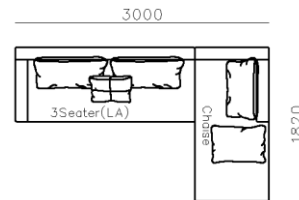

- ✓ S2012 SOFA
- ✓ High back support