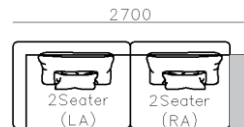

- ✓ B21S-1015 SOFA
- ✓ Adjustable backrest original design BMS
- ✓ New arrival