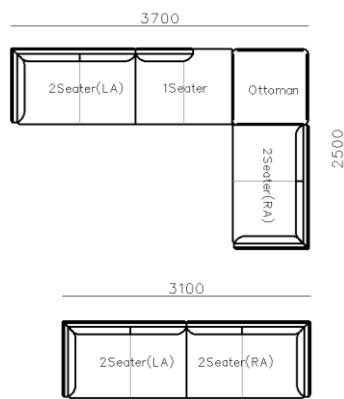

- ✓S2004
- ✓Pretty soft feather seating
- ✓Genuine leather match with fabric
- ✓Modular design

Image for reference only, sample fabric discontinued