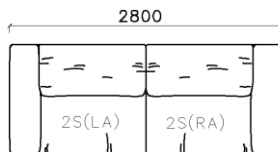

- ✓ B24S-1027 Fabric Sofa
- ✓ B24S-1027 Full Leather Sofa
- ✓ Adjustable backrest/armrest

4430**1600*(730/820)

2800*1100*(730/820)