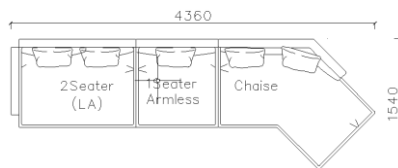

- ✓ B24S-1031 Fabric Sofa
- ✓ Soft feather sofa

4240*1540*740mm

3260*1050*740mm