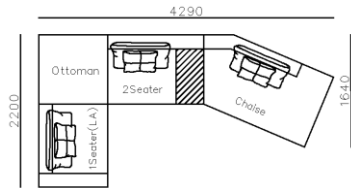

2540

Chaise

1250

- ✓ S2011 SOFA
- ✓ Popular curved design
- ✓ Quality Boucle Fabric

- ✓ B21S-1001 SOFA
- ✓ Leisure big fabric sectional
- ✓ Modern modular design

- ✓ S2010 SOFA
- ✓ Modular design for free arrangement
- ✓ Wood tray in the middle of the sofa