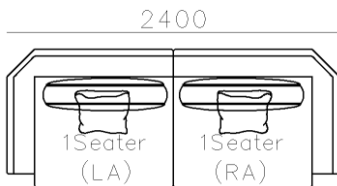

- ✓ S972-5 SOFA
- ✓ Soft feather seating