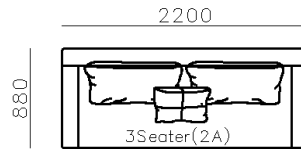

- ✓ S2012 SOFA
- ✓ High back support