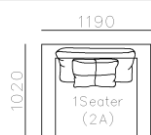

- ✓ S1508-2 SOFA
- ✓ Flexible combination
- ✓ 3+2+1+1 or sectional