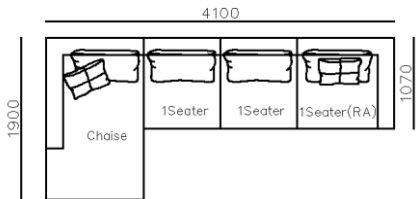

- ✓ S1605B SOFA
- ✓ Adjustable backrest
- ✓ Soft feather and memory foam seating comfort