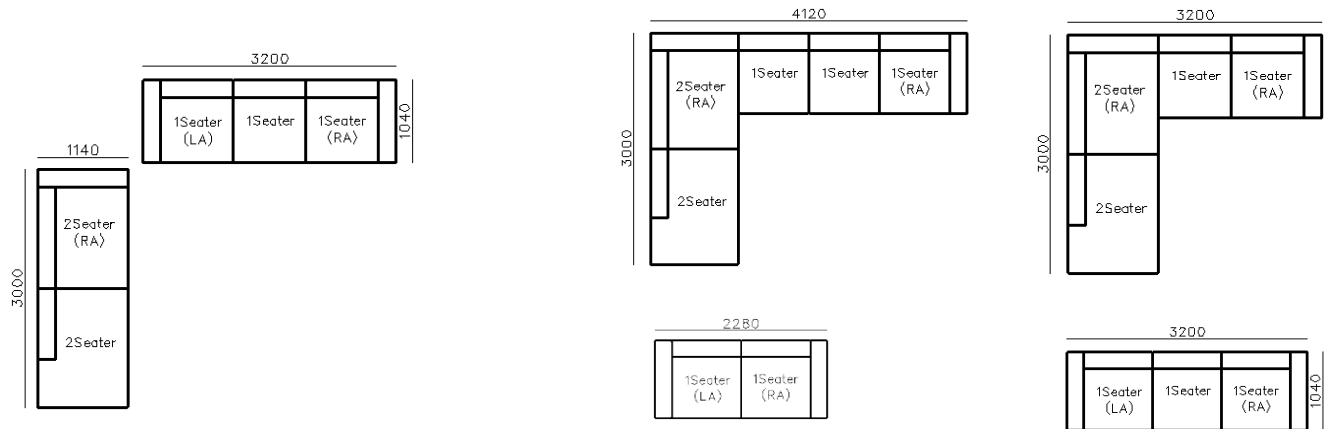

- ✓ S1606B SOFA
- ✓ Elastic soft seating comfort
- ✓ Modular design
- ✓ Metal structure

- ✓ S1605B SOFA
- ✓ Adjustable backrest
- ✓ Soft feather and memory foam seating comfort

- ✓ B21S-1010 SOFA
- ✓ Soft feather filling 4-seater