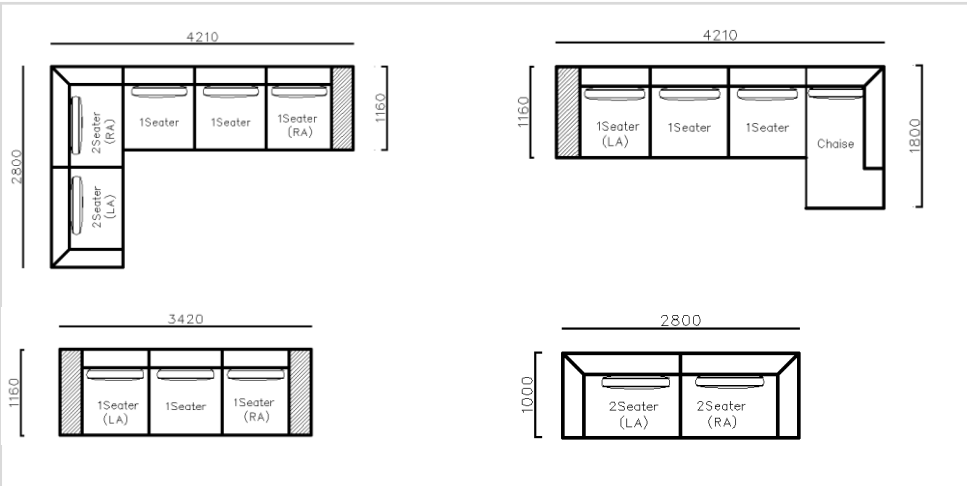

- ✓ S1901-1
- ✓ Fabric feather sofa with wooden armrest.
- ✓ Adjustable seat depth.
- ✓ Modular design concept for multiple layout.