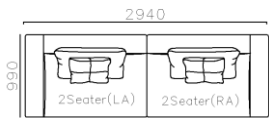

- ✓ B21S-1001 SOFA
- ✓ Leisure big fabric sectional
- ✓ Modern modular design