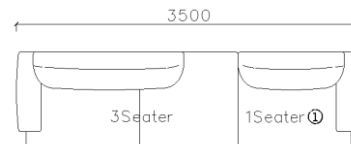

- ✓ B23S-1033 Fabric Sofa
- ✓ Multi-configuration