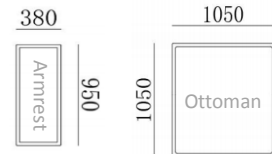

- ✓ B24S-1031 Fabric Sofa
- ✓ Soft feather sofa

4240\*1540\*740mm

3260\*1050\*740mm

- ✓ B24S-1031 Fabric Sofa
- ✓ Soft feather sofa

- ✓ B23S-1023
- ✓ Strong Geographic Lines

3800\*1880\*610mm

3240\*1090\*610mm