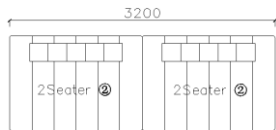

4250\*1130\*600mm

1600\*1130\*600mm

- ✓ B24S-1029 Sofa
- ✓ Available in Eco-leather/Fabric
- ✓ Modular Design Concept
- ✓ Free Open design

- ✓ B23S-1026 Eco-leather sofa
- ✓ Modular design
- ✓ Soft seating comfort