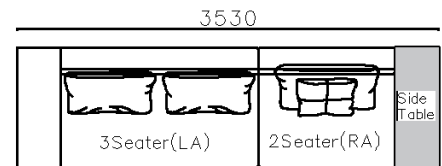

- ✓ S1702B
- ✓ 2 Types of arm available.
- ✓ Top notch stitching
- ✓ Strong geometric features

Image for reference only, Brown fabric discontinued

- ✓ S2002
- ✓ Soft seating comfort
- ✓ Metal structure

- ✓ B21S-1002
- ✓ Soft seating comfort
- ✓ Two kinds seating available
- ✓ With side table
- ✓ Modular design concept for free arrangement.

- ✓ B21S-1002
- ✓ Soft seating comfort
- ✓ Two kinds seating available
- ✓ With side table
- ✓ Modular design concept for free arrangement.

- ✓ S1508-2 SOFA
- ✓ Flexible combination
- ✓ 3+2+1+1 or sectional