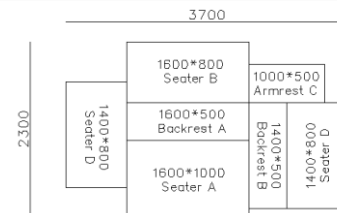

4250\*1130\*600mm

1600\*1130\*600mm

- ✓ B24S-1029 Sofa
- ✓ Available in Eco-leather/Fabric
- ✓ Modular Design Concept
- ✓ Free Open design

- ✓ B23S-1026 Eco-leather sofa
- ✓ Modular design
- ✓ Soft seating comfort