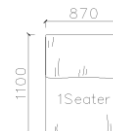

# FABRIC SOFAS

**B25S-1040**

1S: 1160\*950\*850mm

2S: 1860\*950\*850mm

3S: 2200\*950\*850mm

2.5S: 2200\*950\*850mm

Chaise: 1700\*1250\*850mm

- ✓ B23S-1025
- ✓ Ultra soft feather sofa
- ✓ Skin friendly fabric