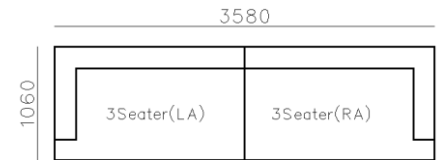

- ✓ S1502E-2
- ✓ Nubuck fabric sofa
- ✓ Soft seating comfort
- ✓ Strong and comfortable backrest support
- ✓ 2 arm designs