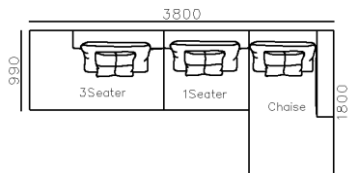

2540

Chaise

1250

- ✓ S2011 SOFA
- ✓ Popular curved design
- ✓ Quality Boucle Fabric

- ✓ B21S-1001 SOFA
- ✓ Leisure big fabric sectional
- ✓ Modern modular design

- ✓ S2010 SOFA
- ✓ Modular design for free arrangement
- ✓ Wood tray in the middle of the sofa