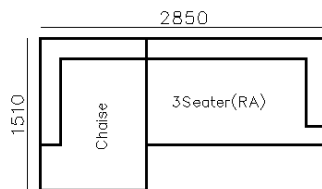

3890\*1500\*640mm

2860\*1090\*640mm

- ✓ S1502E-1
- ✓ Thick genuine leather cover
- ✓ Modern modular design
- ✓ Free arrangement

Image for reference only, sample leather discontinued

- ✓ EL013-2 SOFA
- ✓ Soft latex and feather seating
- ✓ Modern modular design