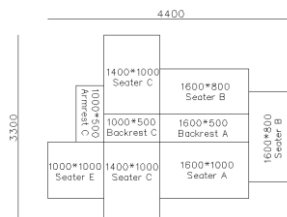

4250\*1130\*600mm

1600\*1130\*600mm

- ✓ B24S-1029 Sofa
- ✓ Available in Eco-leather/Fabric
- ✓ Modular Design Concept
- ✓ Free Open design

- ✓ B23S-1026 Eco-leather sofa
- ✓ Modular design
- ✓ Soft seating comfort