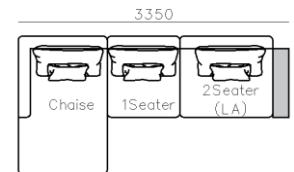

- ✓ B21S-1015 SOFA
- ✓ Adjustable backrest original design BMS
- ✓ New arrival