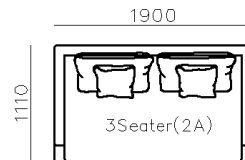

- ✓ S01016 SOFA
- ✓ Soft feather seating

Image for reference only, sample fabric discontinued