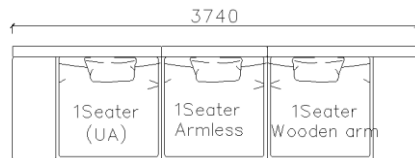

- ✓ B24S-1031 Fabric Sofa
- ✓ Soft feather sofa

4240\*1540\*740mm

3260\*1050\*740mm

- ✓ B24S-1031 Fabric Sofa
- ✓ Soft feather sofa

- ✓ B23S-1023
- ✓ Strong Geographic Lines

3800\*1880\*610mm

3240\*1090\*610mm