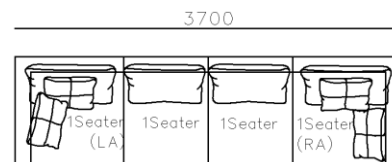

- ✓ S1508-2 SOFA
- ✓ Flexible combination
- ✓ 3+2+1+1 or sectional