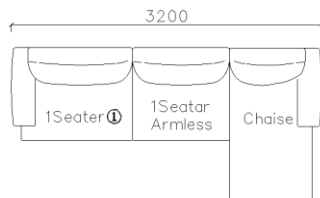

- ✓ B23S-1033 Fabric Sofa
- ✓ Multi-configuration