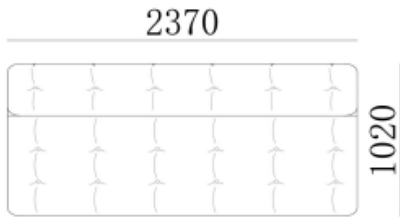

- ✓ B21S-1011 SOFA
- ✓ Ultra Soft feather seating

1100

- ✓ B21S-1012 SOFA
- ✓ Ultra Soft feather seating

- ✓ S2013 SOFA
- ✓ Semi-round chaise design

- ✓ S1802 SOFA
- ✓ Multi ways support from special design back cushion