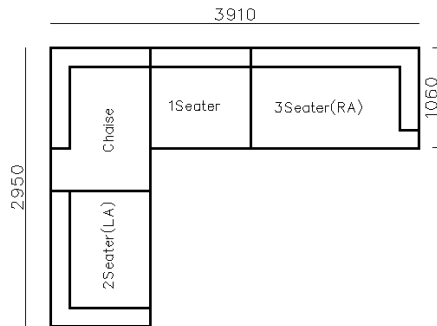

- ✓ S1502E-2
- ✓ Nubuck fabric sofa
- ✓ Soft seating comfort
- ✓ Strong and comfortable backrest support
- ✓ 2 arm designs