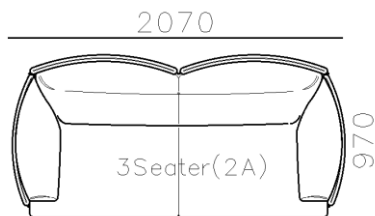

- ✓ S2007 SOFA
- ✓ Metal structure
- ✓ Microfiber leather match with fabric
- ✓ **MOQ: 10pcs per configuration**