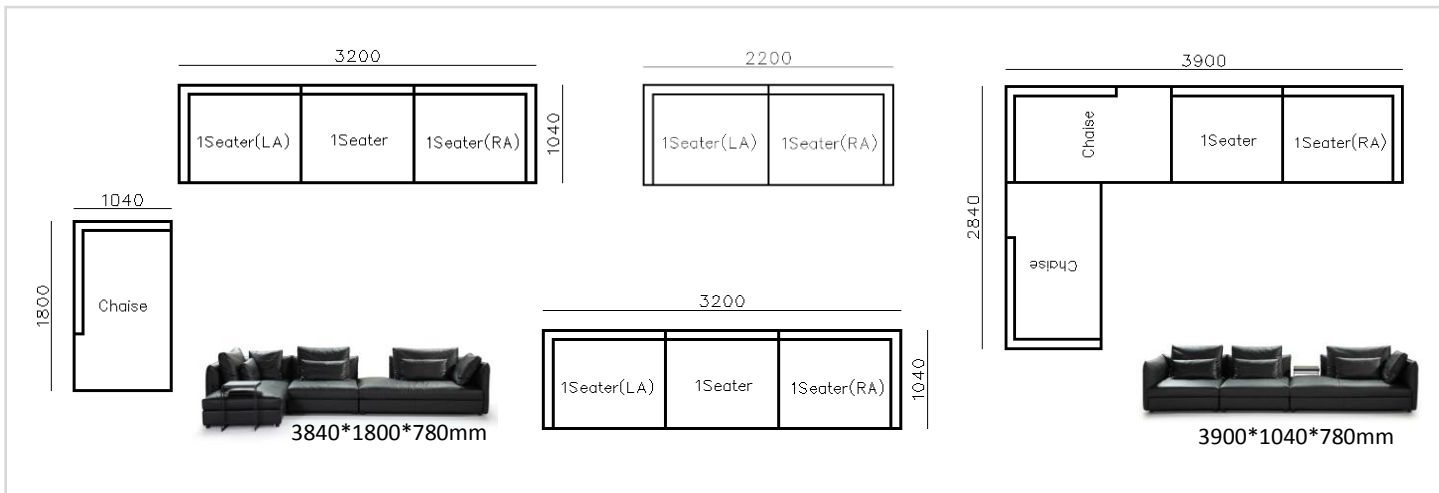

- ✓ EL013-2 SOFA
- ✓ Soft latex and feather seating
- ✓ Modern modular design

Image for reference only, sample leather discontinued