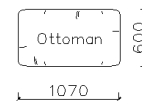

# FABRIC SOFAS

**B25S-1040**

1S: 1160\*950\*850mm

2S: 1860\*950\*850mm

3S: 2200\*950\*850mm

2.5S: 2200\*950\*850mm

Chaise: 1700\*1250\*850mm

- ✓ B23S-1025
- ✓ Ultra soft feather sofa
- ✓ Skin friendly fabric