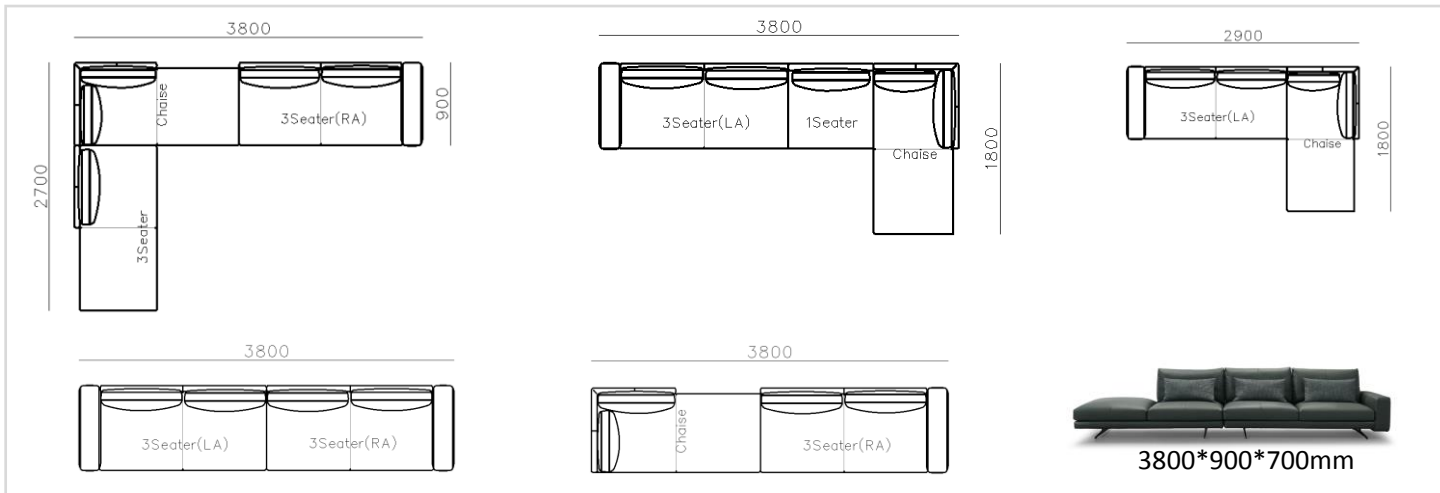

- ✓S2005 Full Leather
- ✓Sleek and clean lines

Image for reference only, sample leather discontinued