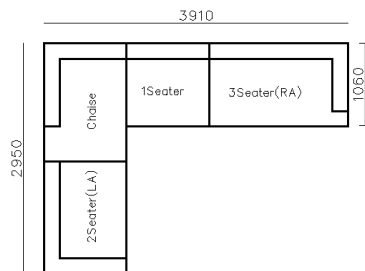

3890\*1500\*640mm

2860\*1090\*640mm

- ✓ S1502E-1
- ✓ Thick genuine leather cover
- ✓ Modern modular design
- ✓ Free arrangement

Image for reference only, sample leather discontinued

- ✓ EL013-2 SOFA
- ✓ Soft latex and feather seating
- ✓ Modern modular design