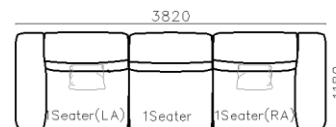

✓ B23S-1022 SOFA

Image for reference only