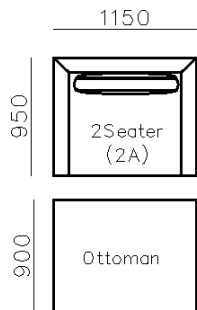

- ✓ S00816/B SOFA
- ✓ Soft memory foam seating