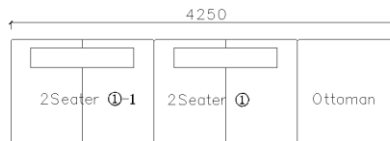

- ✓ B24S-1029 Sofa
- ✓ Available in Eco-leather/Fabric
- ✓ Modular Design Concept
- ✓ Free Open design

4250*1130*600mm

1600*1130*600mm