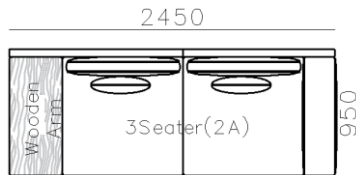

- ✓ S1706B SOFA
- ✓ Metal structure cover with Black microfiber leather.
- ✓ Wood storage arm and upholstery arm
- ✓ Soft feather seating comfort.