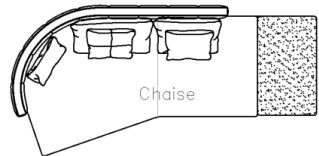

Chaise

1250