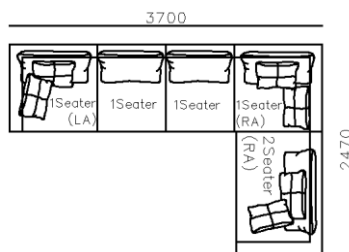

- ✓ S1508-2 SOFA
- ✓ Flexible combination
- ✓ 3+2+1+1 or sectional