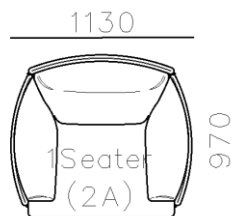

- ✓ S2007 SOFA
- ✓ Metal structure
- ✓ Microfiber leather match with fabric
- ✓ **MOQ: 10pcs per configuration**