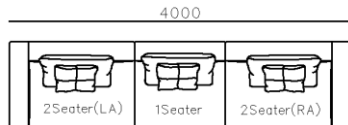

- ✓ B21S-1001 SOFA
- ✓ Leisure big fabric sectional
- ✓ Modern modular design