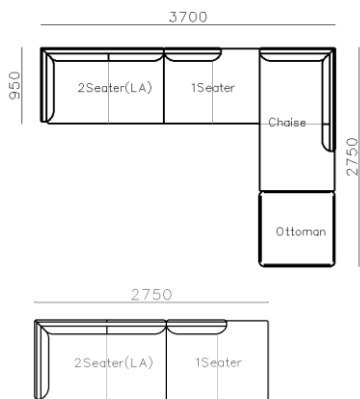

- ✓S2004
- ✓Pretty soft feather seating
- ✓Genuine leather match with fabric
- ✓Modular design

Image for reference only, sample fabric discontinued