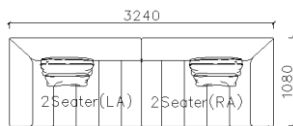

- ✓ B24S-1031 Fabric Sofa
- ✓ Soft feather sofa

4240\*1540\*740mm

3260\*1050\*740mm

- ✓ B24S-1031 Fabric Sofa
- ✓ Soft feather sofa

- ✓ B23S-1023
- ✓ Strong Geographic Lines

3800\*1880\*610mm

3240\*1090\*610mm