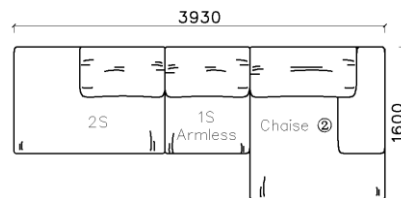

2800*1100*(730/820)