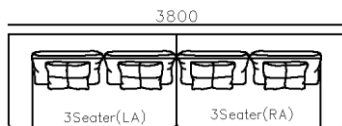

- ✓ S1518-2 SOFA
- ✓ Adjustable backrest
- ✓ Soft memory foam seating