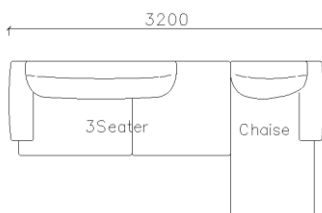

- ✓ B23S-1033 Fabric Sofa
- ✓ Multi-configuration