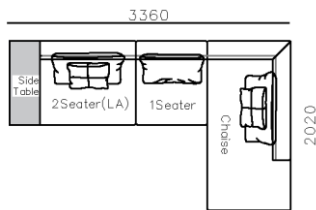

- ✓ B21S-1002
- ✓ Soft seating comfort
- ✓ Two kinds seating available
- ✓ With side table
- ✓ Modular design concept for free arrangement.