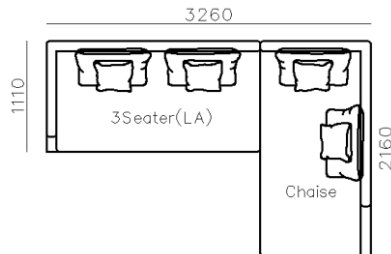

- ✓ S01016 SOFA
- ✓ Soft feather seating

Image for reference only, sample fabric discontinued