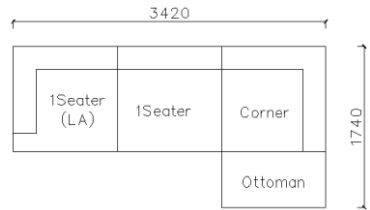

- ✓ B23S-1034 Fabric Sofa
- ✓ Modular Design