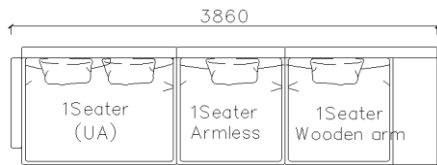

- ✓ B24S-1031 Fabric Sofa
- ✓ Soft feather sofa

4240\*1540\*740mm

3260\*1050\*740mm

- ✓ B24S-1031 Fabric Sofa
- ✓ Soft feather sofa

- ✓ B23S-1023
- ✓ Strong Geographic Lines

3800\*1880\*610mm

3240\*1090\*610mm