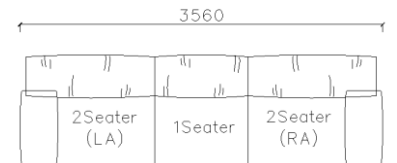

- ✓ B24S-1030 Full Leather
- ✓ Superior comfortable seating, backrest and armrest