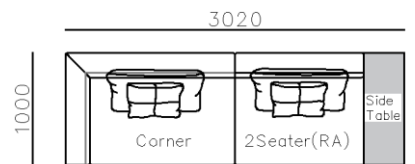

- ✓ S1702B
- ✓ 2 Types of arm available.
- ✓ Top notch stitching
- ✓ Strong geometric features

Image for reference only, Brown fabric discontinued

- ✓ S2002
- ✓ Soft seating comfort
- ✓ Metal structure

- ✓ B21S-1002
- ✓ Soft seating comfort
- ✓ Two kinds seating available
- ✓ With side table
- ✓ Modular design concept for free arrangement.