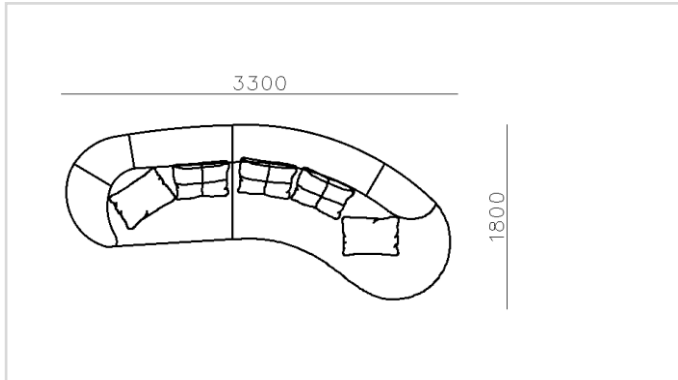

2540

Chaise

1250

- ✓ S2011 SOFA
- ✓ Popular curved design
- ✓ Quality Boucle Fabric

- ✓ B21S-1001 SOFA
- ✓ Leisure big fabric sectional
- ✓ Modern modular design

- ✓ S2010 SOFA
- ✓ Modular design for free arrangement
- ✓ Wood tray in the middle of the sofa