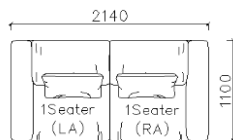

# FABRIC SOFAS

**B25S-1040**

1S: 1160\*950\*850mm

2S: 1860\*950\*850mm

3S: 2200\*950\*850mm

2.5S: 2200\*950\*850mm

Chaise: 1700\*1250\*850mm

- ✓ B23S-1025
- ✓ Ultra soft feather sofa
- ✓ Skin friendly fabric