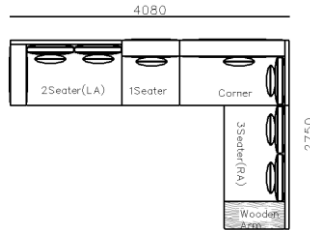

Please note wooden arm in black color