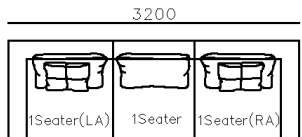

- ✓ S1605B SOFA
- ✓ Adjustable backrest
- ✓ Soft feather and memory foam seating comfort