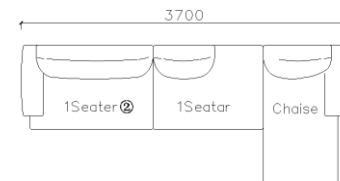

- ✓ B23S-1033 Fabric Sofa
- ✓ Multi-configuration