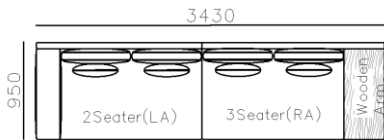

Please note wooden arm in black color