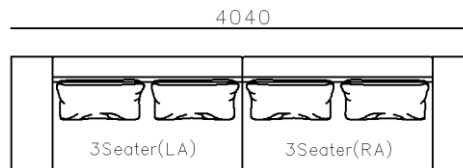

- ✓ S1702B
- ✓ 2 Types of arm available.
- ✓ Top notch stitching
- ✓ Strong geometric features

Image for reference only, Brown fabric discontinued

- ✓ S2002
- ✓ Soft seating comfort
- ✓ Metal structure

- ✓ B21S-1002
- ✓ Soft seating comfort
- ✓ Two kinds seating available
- ✓ With side table
- ✓ Modular design concept for free arrangement.

- ✓ B21S-1002
- ✓ Soft seating comfort
- ✓ Two kinds seating available
- ✓ With side table
- ✓ Modular design concept for free arrangement.

- ✓ S1508-2 SOFA
- ✓ Flexible combination
- ✓ 3+2+1+1 or sectional