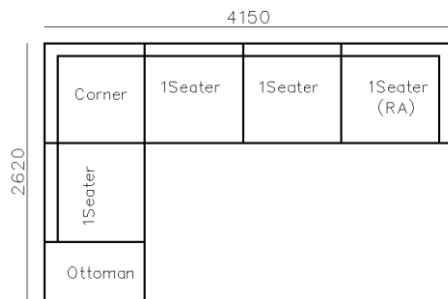

- ✓ S1606B SOFA
- ✓ Elastic soft seating comfort
- ✓ Modular design
- ✓ Metal structure