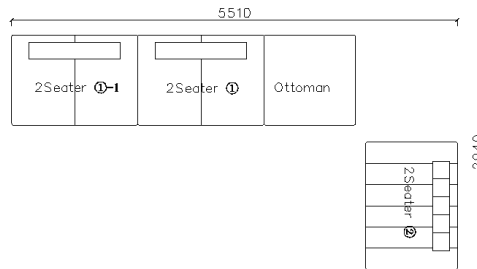

- ✓ B24S-1029 Sofa
- ✓ Available in Eco-leather/Fabric
- ✓ Modular Design Concept
- ✓ Free Open design

4250*1130*600mm

1600*1130*600mm