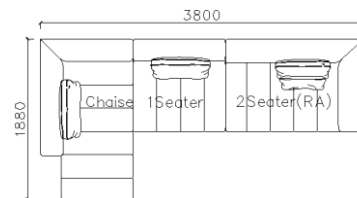

- ✓ B24S-1031 Fabric Sofa
- ✓ Soft feather sofa

4240\*1540\*740mm

3260\*1050\*740mm

- ✓ B24S-1031 Fabric Sofa
- ✓ Soft feather sofa

- ✓ B23S-1023
- ✓ Strong Geographic Lines

3800\*1880\*610mm

3240\*1090\*610mm