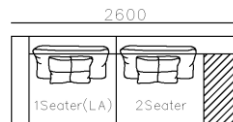

- ✓ S2010 SOFA
- ✓ Modular design for free arrangement
- ✓ Wood tray in the middle of the sofa