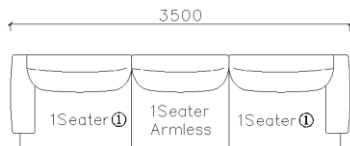

- ✓ B23S-1033 Fabric Sofa
- ✓ Multi-configuration