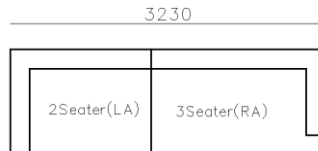

- ✓ S1502E-2
- ✓ Nubuck fabric sofa
- ✓ Soft seating comfort
- ✓ Strong and comfortable backrest support
- ✓ 2 arm designs