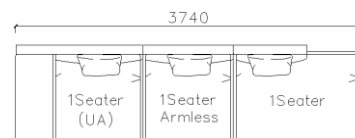

- ✓ B24S-1031 Fabric Sofa
- ✓ Soft feather sofa

4240*1540*740mm

3260*1050*740mm