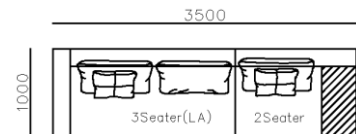

2540

Chaise

1250

- ✓ S2011 SOFA
- ✓ Popular curved design
- ✓ Quality Boucle Fabric

- ✓ B21S-1001 SOFA
- ✓ Leisure big fabric sectional
- ✓ Modern modular design

- ✓ S2010 SOFA
- ✓ Modular design for free arrangement
- ✓ Wood tray in the middle of the sofa