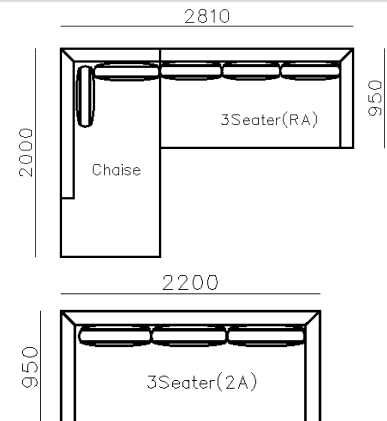

- ✓ S00816/B SOFA
- ✓ Soft memory foam seating