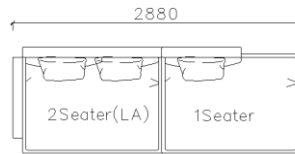

- ✓ B24S-1031 Fabric Sofa
- ✓ Soft feather sofa

4240\*1540\*740mm

3260\*1050\*740mm

- ✓ B24S-1031 Fabric Sofa
- ✓ Soft feather sofa

- ✓ B23S-1023
- ✓ Strong Geographic Lines

3800\*1880\*610mm

3240\*1090\*610mm