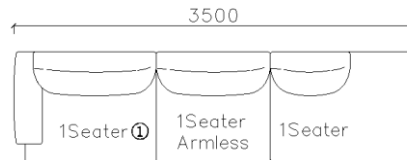

- ✓ B23S-1033 Fabric Sofa
- ✓ Multi-configuration