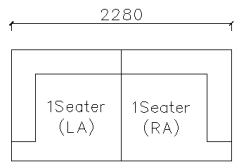

- ✓ B23S-1034 Fabric Sofa
- ✓ Modular Design