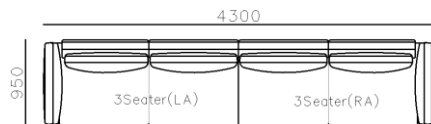

- ✓ S1702B
- ✓ 2 Types of arm available.
- ✓ Top notch stitching
- ✓ Strong geometric features

Image for reference only, Brown fabric discontinued

- ✓ S2002
- ✓ Soft seating comfort
- ✓ Metal structure

- ✓ B21S-1002
- ✓ Soft seating comfort
- ✓ Two kinds seating available
- ✓ With side table
- ✓ Modular design concept for free arrangement.