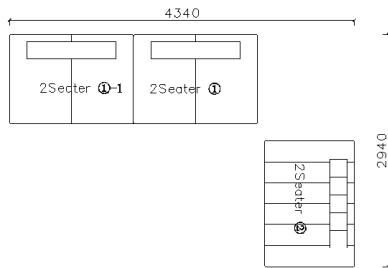

4250\*1130\*600mm

1600\*1130\*600mm

- ✓ B24S-1029 Sofa
- ✓ Available in Eco-leather/Fabric
- ✓ Modular Design Concept
- ✓ Free Open design

- ✓ B23S-1026 Eco-leather sofa
- ✓ Modular design
- ✓ Soft seating comfort