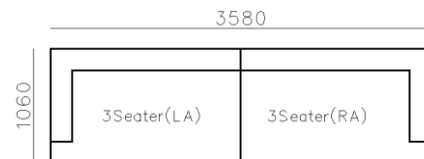

3890\*1500\*640mm

2860\*1090\*640mm

- ✓ S1502E-1
- ✓ Thick genuine leather cover
- ✓ Modern modular design
- ✓ Free arrangement

Image for reference only, sample leather discontinued

- ✓ EL013-2 SOFA
- ✓ Soft latex and feather seating
- ✓ Modern modular design