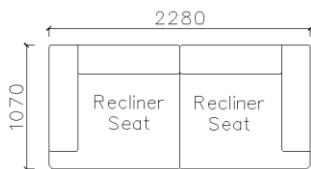

- ✓ B23S-1028 Sofa
- ✓ Optional Function
- ✓ Easily-clean eco-leather