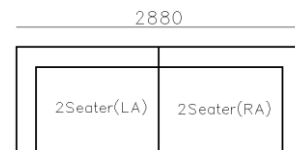

3890\*1500\*640mm

2860\*1090\*640mm

- ✓ S1502E-1
- ✓ Thick genuine leather cover
- ✓ Modern modular design
- ✓ Free arrangement

Image for reference only, sample leather discontinued

- ✓ EL013-2 SOFA
- ✓ Soft latex and feather seating
- ✓ Modern modular design