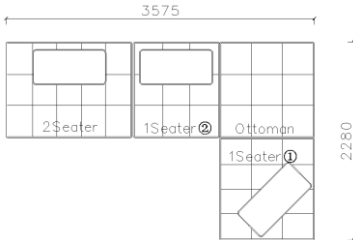

- ✓ B23S-1039 Leather Sofa
- ✓ Removable Backrest