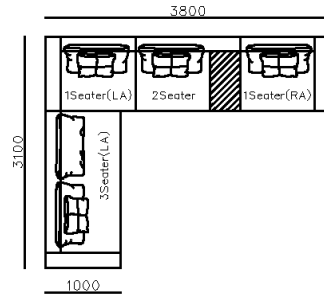

2540

Chaise

1250

- ✓ S2011 SOFA
- ✓ Popular curved design
- ✓ Quality Boucle Fabric

- ✓ B21S-1001 SOFA
- ✓ Leisure big fabric sectional
- ✓ Modern modular design

- ✓ S2010 SOFA
- ✓ Modular design for free arrangement
- ✓ Wood tray in the middle of the sofa