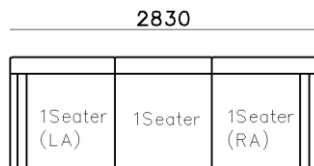

- ✓ B21S-1015 SOFA
- ✓ Adjustable backrest original design BMS
- ✓ New arrival

- ✓ B21S-1016 SOFA
- ✓ Original design BMS
- ✓ New arrival this March

- ✓ B21S-1017 SOFA
- ✓ High back support available
- ✓ New arrival this March