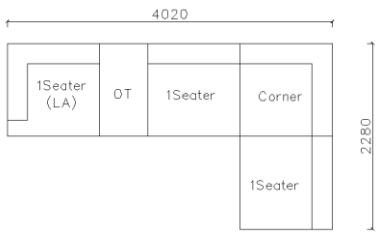

- ✓ B23S-1034 Fabric Sofa
- ✓ Modular Design