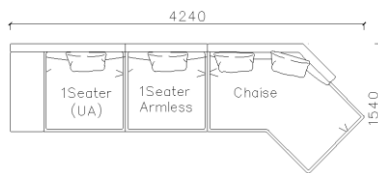

3260*1050*740mm