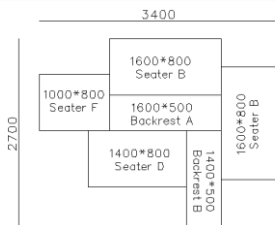

4250\*1130\*600mm

1600\*1130\*600mm

- ✓ B24S-1029 Sofa
- ✓ Available in Eco-leather/Fabric
- ✓ Modular Design Concept
- ✓ Free Open design

- ✓ B23S-1026 Eco-leather sofa
- ✓ Modular design
- ✓ Soft seating comfort