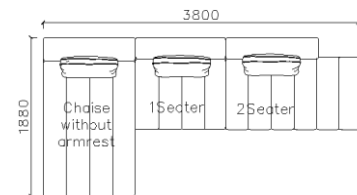

- ✓ B24S-1031 Fabric Sofa
- ✓ Soft feather sofa

4240\*1540\*740mm

3260\*1050\*740mm

- ✓ B24S-1031 Fabric Sofa
- ✓ Soft feather sofa

- ✓ B23S-1023
- ✓ Strong Geographic Lines

3800\*1880\*610mm

3240\*1090\*610mm