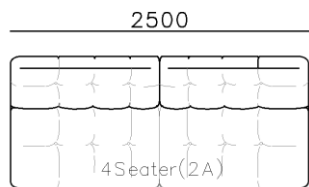

- ✓ B21S-1011 SOFA
- ✓ Ultra Soft feather seating

1100