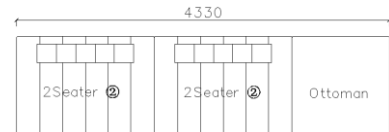

4250\*1130\*600mm

1600\*1130\*600mm

- ✓ B24S-1029 Sofa
- ✓ Available in Eco-leather/Fabric
- ✓ Modular Design Concept
- ✓ Free Open design

- ✓ B23S-1026 Eco-leather sofa
- ✓ Modular design
- ✓ Soft seating comfort