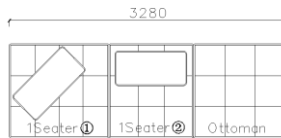

- ✓ B23S-1039 Leather Sofa
- ✓ Removable Backrest