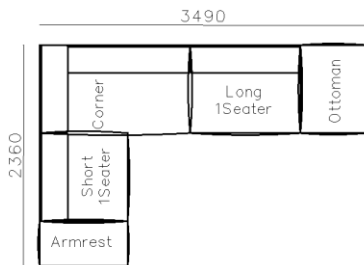

- ✓ S986-1 SOFA
- ✓ Adjustable backrest
- ✓ Modern modular design
- ✓ Flexible fabric couch

Image for reference only, sample fabric discontinued