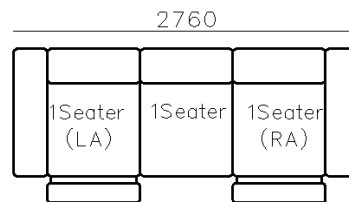

- ✓ S1601-1 SOFA
- ✓ Adjustable headrest
- ✓ One seater with recliner

Image for reference only, sample fabric discontinued