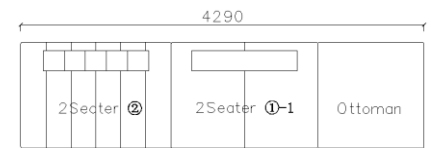

- ✓ B24S-1029 Sofa
- ✓ Available in Eco-leather/Fabric
- ✓ Modular Design Concept
- ✓ Free Open design

4250*1130*600mm

1600*1130*600mm