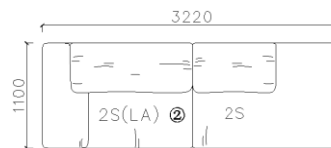

- ✓ B24S-1027 Fabric Sofa
- ✓ B24S-1027 Full Leather Sofa
- ✓ Adjustable backrest/armrest

4430**1600*(730/820)

2800*1100*(730/820)