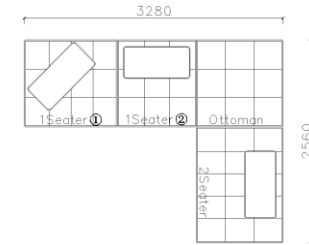

- ✓ B23S-1039 Leather Sofa
- ✓ Removable Backrest