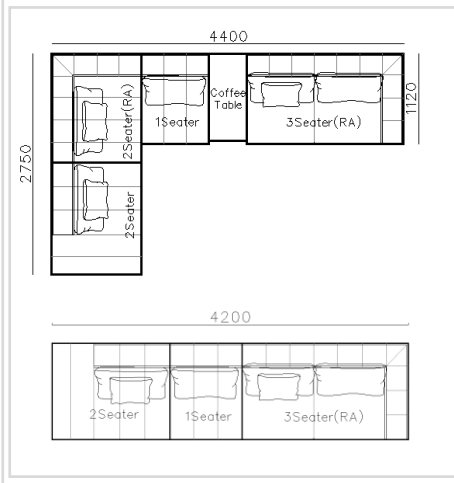

✓ **B21S-1004PB**

- ✓ Leather and fabric sofa
- ✓ 2 types of seating system
- ✓ Extra soft seating experience

Image for reference only, sample leather discontinued