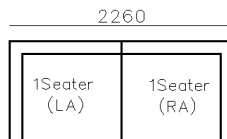

- ✓ S1606B SOFA
- ✓ Elastic soft seating comfort
- ✓ Modular design
- ✓ Metal structure