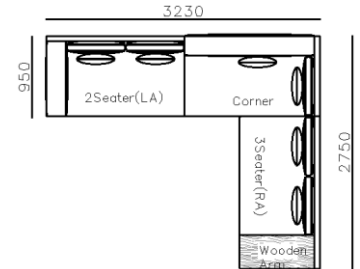

Please note wooden arm in black color