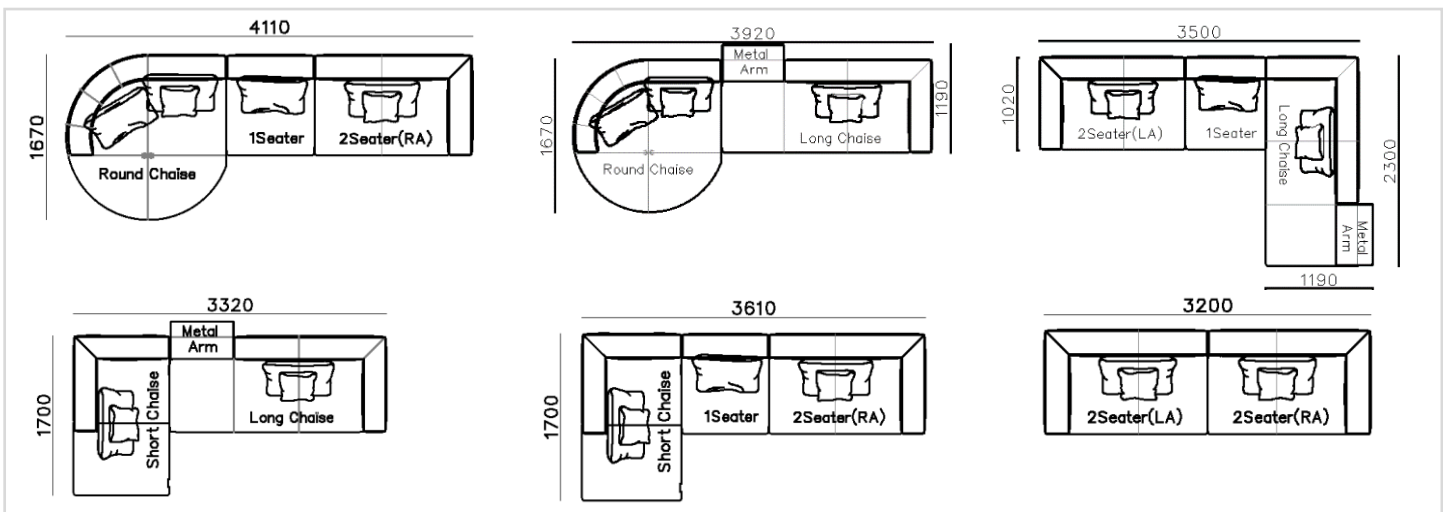

3570

4400

4280

3280

4170

- ✓ B21S-1008 SOFA
- ✓ Microfiber leather base and Fabric
- ✓ Flexible combination
- ✓ Metal armrest
- ✓ Round big chaise bed

- ✓ B21S-1008 SOFA
- ✓ Microfiber leather base and Fabric, Hidden Legs
- ✓ Wide space chaise bed
- ✓ Thick Metal arm cover with microfiber leather