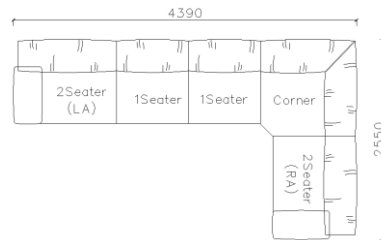

- ✓ B24S-1030 Full Leather
- ✓ Superior comfortable seating, backrest and armrest