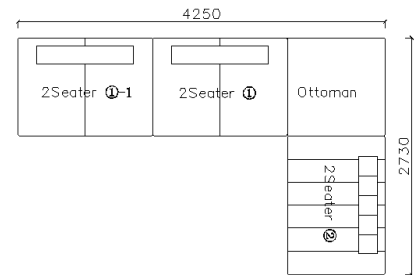

4250\*1130\*600mm

1600\*1130\*600mm

- ✓ B24S-1029 Sofa
- ✓ Available in Eco-leather/Fabric
- ✓ Modular Design Concept
- ✓ Free Open design

- ✓ B23S-1026 Eco-leather sofa
- ✓ Modular design
- ✓ Soft seating comfort