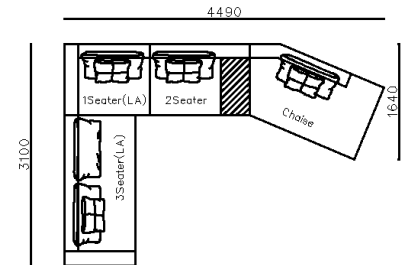

- ✓ S2010 SOFA
- ✓ Modular design for free arrangement
- ✓ Wood tray in the middle of the sofa