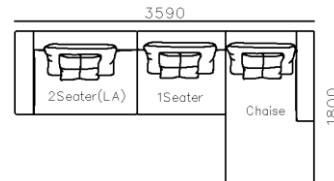

2540

Chaise

1250

- ✓ S2011 SOFA
- ✓ Popular curved design
- ✓ Quality Boucle Fabric

- ✓ B21S-1001 SOFA
- ✓ Leisure big fabric sectional
- ✓ Modern modular design

- ✓ S2010 SOFA
- ✓ Modular design for free arrangement
- ✓ Wood tray in the middle of the sofa