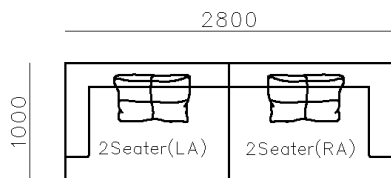

- ✓ S1703C SOFA
- ✓ 4-seater Nubuck Fabric Sofa