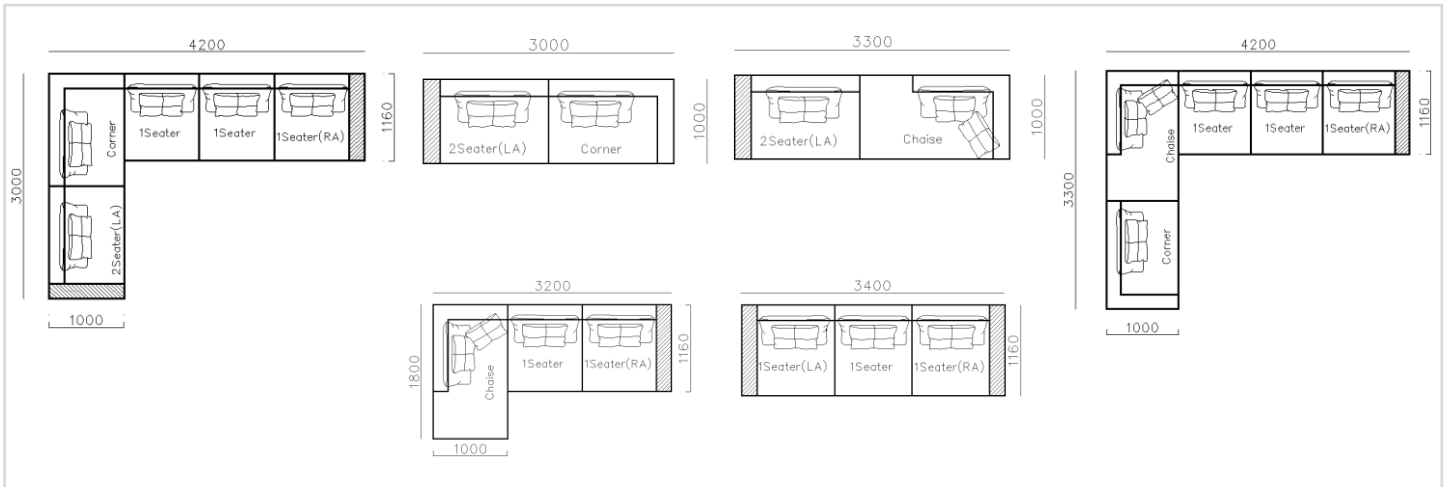

- ✓ S1608-1
- ✓ Fabric feather sofa with wooden armrests.
- ✓ Upholstery armrest or wooden armrest available.
- ✓ Modular design concept for multiple layout.