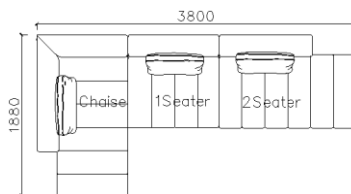

- ✓ B24S-1031 Fabric Sofa
- ✓ Soft feather sofa

4240\*1540\*740mm

3260\*1050\*740mm

- ✓ B24S-1031 Fabric Sofa
- ✓ Soft feather sofa

- ✓ B23S-1023
- ✓ Strong Geographic Lines

3800\*1880\*610mm

3240\*1090\*610mm