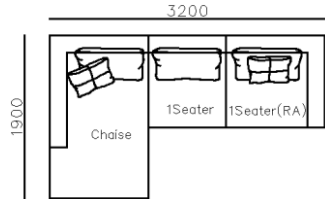

- ✓ S1605B SOFA
- ✓ Adjustable backrest
- ✓ Soft feather and memory foam seating comfort