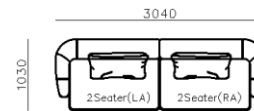

- ✓ B21S-1014 SOFA
- ✓ Curved shape big sectional