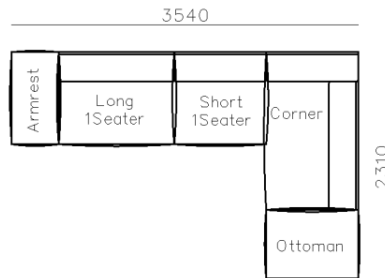

- ✓ S986-3 Full Leather
- ✓ Adjustable backrest
- ✓ Modular Design Concept