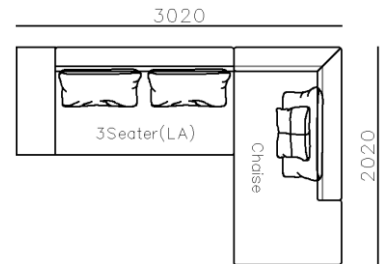

- ✓ S1702B
- ✓ 2 Types of arm available.
- ✓ Top notch stitching
- ✓ Strong geometric features

Image for reference only, Brown fabric discontinued

- ✓ S2002
- ✓ Soft seating comfort
- ✓ Metal structure

- ✓ B21S-1002
- ✓ Soft seating comfort
- ✓ Two kinds seating available
- ✓ With side table
- ✓ Modular design concept for free arrangement.

- ✓ B21S-1002
- ✓ Soft seating comfort
- ✓ Two kinds seating available
- ✓ With side table
- ✓ Modular design concept for free arrangement.

- ✓ S1508-2 SOFA
- ✓ Flexible combination
- ✓ 3+2+1+1 or sectional