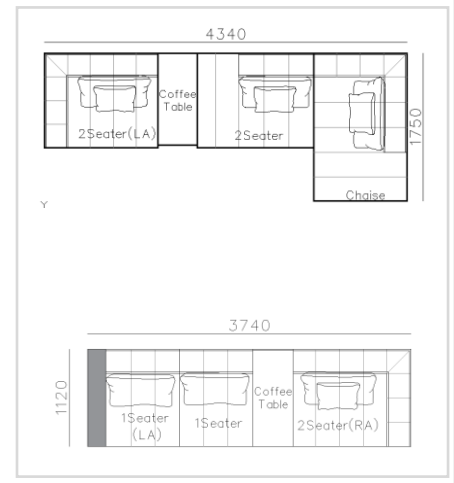

✓ **B21S-1004PB**

- ✓ Leather and fabric sofa
- ✓ 2 types of seating system
- ✓ Extra soft seating experience

Image for reference only, sample leather discontinued