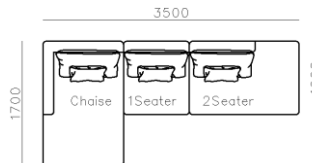

- ✓ B21S-1015 SOFA
- ✓ Adjustable backrest original design BMS
- ✓ New arrival