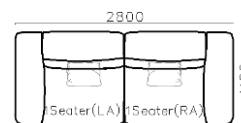

✓ B23S-1022 SOFA

Image for reference only