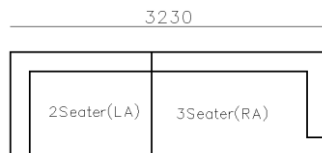

3890\*1500\*640mm

2860\*1090\*640mm

- ✓ S1502E-1
- ✓ Thick genuine leather cover
- ✓ Modern modular design
- ✓ Free arrangement

Image for reference only, sample leather discontinued

- ✓ EL013-2 SOFA
- ✓ Soft latex and feather seating
- ✓ Modern modular design