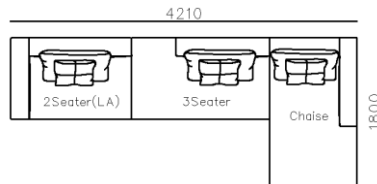

2540

Chaise

1250

- ✓ S2011 SOFA
- ✓ Popular curved design
- ✓ Quality Boucle Fabric

- ✓ B21S-1001 SOFA
- ✓ Leisure big fabric sectional
- ✓ Modern modular design

- ✓ S2010 SOFA
- ✓ Modular design for free arrangement
- ✓ Wood tray in the middle of the sofa