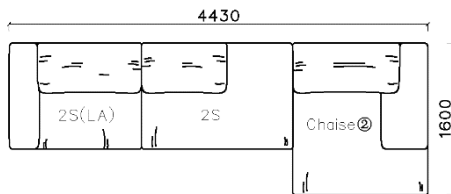

2800*1100*(730/820)