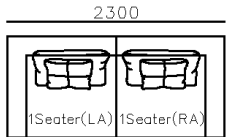

- ✓ S1605B SOFA
- ✓ Adjustable backrest
- ✓ Soft feather and memory foam seating comfort