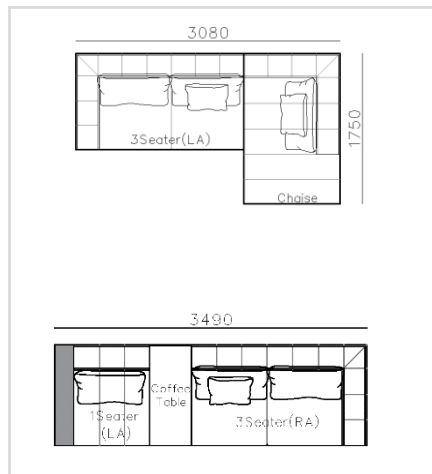

✓ **B21S-1004PB**

- ✓ Leather and fabric sofa
- ✓ 2 types of seating system
- ✓ Extra soft seating experience

Image for reference only, sample leather discontinued