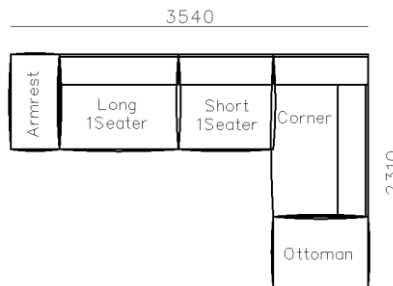

- ✓ S986-1 SOFA
- ✓ Adjustable backrest
- ✓ Modern modular design
- ✓ Flexible fabric couch

Image for reference only, sample fabric discontinued