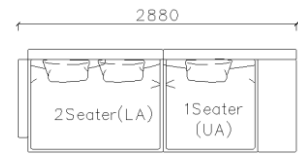

- ✓ B24S-1031 Fabric Sofa
- ✓ Soft feather sofa

4240\*1540\*740mm

3260\*1050\*740mm

- ✓ B24S-1031 Fabric Sofa
- ✓ Soft feather sofa

- ✓ B23S-1023
- ✓ Strong Geographic Lines

3800\*1880\*610mm

3240\*1090\*610mm