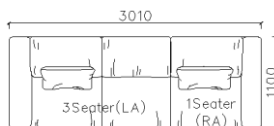

# FABRIC SOFAS

**B25S-1040**

1S: 1160\*950\*850mm

2S: 1860\*950\*850mm

3S: 2200\*950\*850mm

2.5S: 2200\*950\*850mm

Chaise: 1700\*1250\*850mm

- ✓ B23S-1025
- ✓ Ultra soft feather sofa
- ✓ Skin friendly fabric