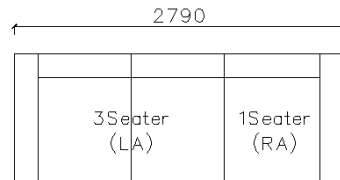

- ✓ B23S-1038 Leather Sofa
- ✓ Metal Outside Frame