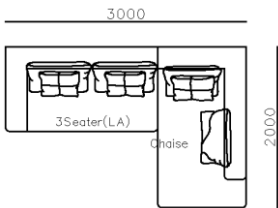

- ✓ S1518-2 SOFA
- ✓ Adjustable backrest
- ✓ Soft memory foam seating