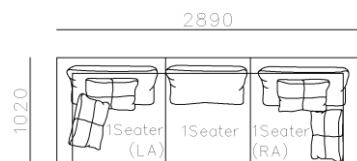

- ✓ S1508-2 SOFA
- ✓ Flexible combination
- ✓ 3+2+1+1 or sectional