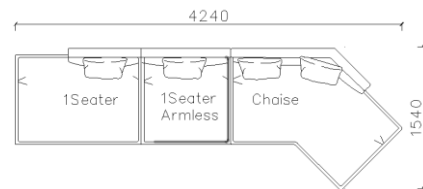

3260*1050*740mm