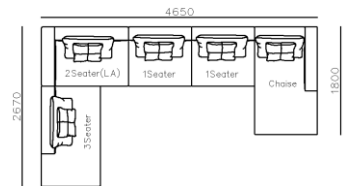

2540

Chaise

1250

- ✓ S2011 SOFA
- ✓ Popular curved design
- ✓ Quality Boucle Fabric

- ✓ B21S-1001 SOFA
- ✓ Leisure big fabric sectional
- ✓ Modern modular design

- ✓ S2010 SOFA
- ✓ Modular design for free arrangement
- ✓ Wood tray in the middle of the sofa