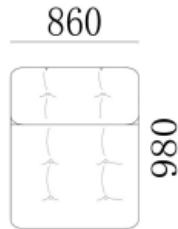

- ✓ B21S-1011 SOFA
- ✓ Ultra Soft feather seating

1100

- ✓ B21S-1012 SOFA
- ✓ Ultra Soft feather seating

- ✓ S2013 SOFA
- ✓ Semi-round chaise design

- ✓ S1802 SOFA
- ✓ Multi ways support from special design back cushion