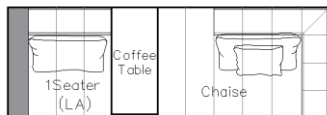

3570

4400

4280

3280

4170

- ✓ B21S-1008 SOFA
- ✓ Microfiber leather base and Fabric
- ✓ Flexible combination
- ✓ Metal armrest
- ✓ Round big chaise bed

- ✓ B21S-1008 SOFA
- ✓ Microfiber leather base and Fabric, Hidden Legs
- ✓ Wide space chaise bed
- ✓ Thick Metal arm cover with microfiber leather