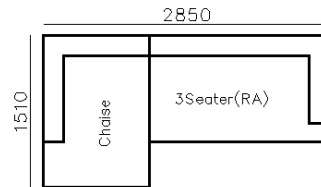

- ✓ S1502E-2
- ✓ Nubuck fabric sofa
- ✓ Soft seating comfort
- ✓ Strong and comfortable backrest support
- ✓ 2 arm designs