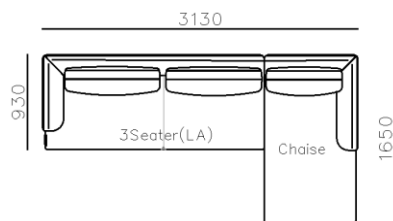

- ✓ S2001 SOFA
- ✓ Fabric sectional .
- ✓ Outward armrest and comfortable seating .

Image for reference only, small cushion fabric discontinued