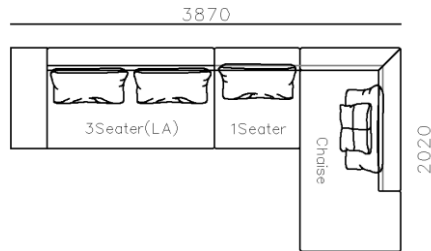

- ✓ S1702B
- ✓ 2 Types of arm available.
- ✓ Top notch stitching
- ✓ Strong geometric features

Image for reference only, Brown fabric discontinued

- ✓ S2002
- ✓ Soft seating comfort
- ✓ Metal structure

- ✓ B21S-1002
- ✓ Soft seating comfort
- ✓ Two kinds seating available
- ✓ With side table
- ✓ Modular design concept for free arrangement.

- ✓ B21S-1002
- ✓ Soft seating comfort
- ✓ Two kinds seating available
- ✓ With side table
- ✓ Modular design concept for free arrangement.

- ✓ S1508-2 SOFA
- ✓ Flexible combination
- ✓ 3+2+1+1 or sectional