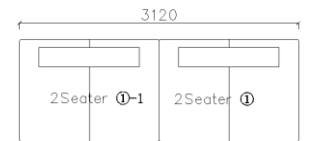

- ✓ B24S-1029 Sofa
- ✓ Available in Eco-leather/Fabric
- ✓ Modular Design Concept
- ✓ Free Open design

4250*1130*600mm

1600*1130*600mm