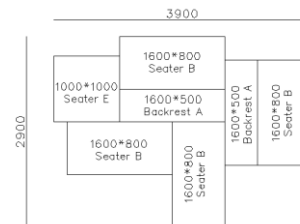

4250\*1130\*600mm

1600\*1130\*600mm

- ✓ B24S-1029 Sofa
- ✓ Available in Eco-leather/Fabric
- ✓ Modular Design Concept
- ✓ Free Open design

- ✓ B23S-1026 Eco-leather sofa
- ✓ Modular design
- ✓ Soft seating comfort