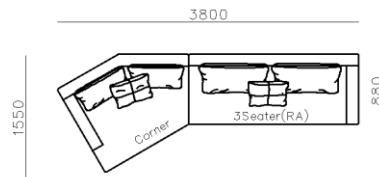

- ✓ S2012 SOFA
- ✓ High back support