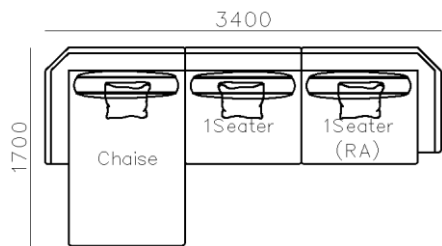

- ✓ S972-5 SOFA
- ✓ Soft feather seating