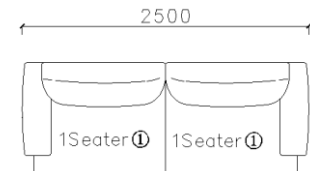

- ✓ B23S-1033 Fabric Sofa
- ✓ Multi-configuration