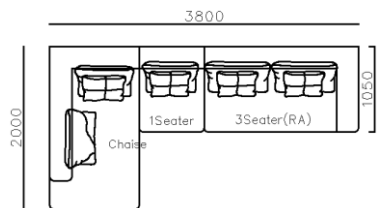

- ✓ S1518-2 SOFA
- ✓ Adjustable backrest
- ✓ Soft memory foam seating