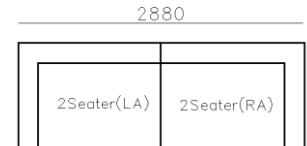

- ✓ S1502E-2
- ✓ Nubuck fabric sofa
- ✓ Soft seating comfort
- ✓ Strong and comfortable backrest support
- ✓ 2 arm designs