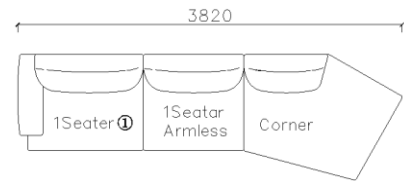

- ✓ B23S-1033 Fabric Sofa
- ✓ Multi-configuration