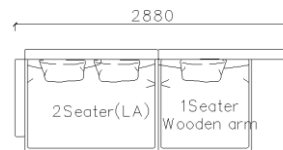

- ✓ B24S-1031 Fabric Sofa
- ✓ Soft feather sofa

4240\*1540\*740mm

3260\*1050\*740mm

- ✓ B24S-1031 Fabric Sofa
- ✓ Soft feather sofa

- ✓ B23S-1023
- ✓ Strong Geographic Lines

3800\*1880\*610mm

3240\*1090\*610mm