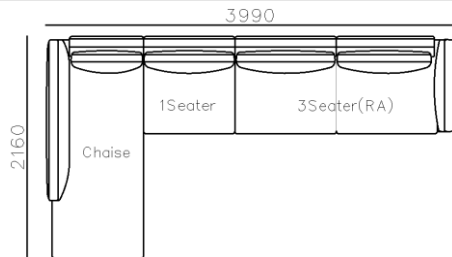

- ✓ S1702B
- ✓ 2 Types of arm available.
- ✓ Top notch stitching
- ✓ Strong geometric features

Image for reference only, Brown fabric discontinued

- ✓ S2002
- ✓ Soft seating comfort
- ✓ Metal structure

- ✓ B21S-1002
- ✓ Soft seating comfort
- ✓ Two kinds seating available
- ✓ With side table
- ✓ Modular design concept for free arrangement.