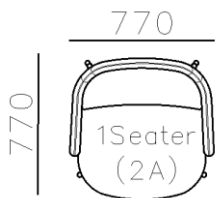

- ✓ S2008 SOFA
- ✓ Microfiber leather match with fabric
- ✓ Soft seating comfort