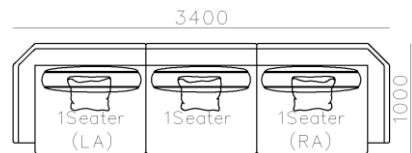

- ✓ S972-5 SOFA
- ✓ Soft feather seating