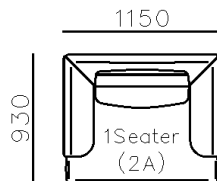

- ✓ S2001 SOFA
- ✓ Fabric sectional .
- ✓ Outward armrest and comfortable seating .

Image for reference only, small cushion fabric discontinued