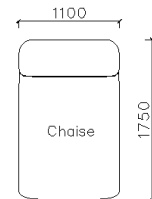

- ✓ L24S-A025 Full Leather Sofa
- ✓ Beautiful curved design with comfort