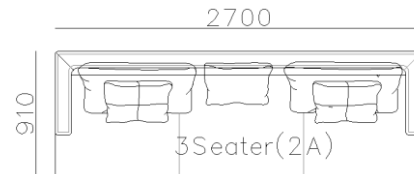

Images for reference only, sample color discontinued

- ✓ L21S-A008
- ✓ Leather Sofa with Removable Round Armrest

Images for reference only, sample color discontinued

- ✓ Model#: L21S-A001
- ✓ Full Leather Sofa With Button Design Back