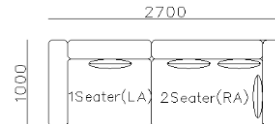

Images for reference only, sample color discontinued