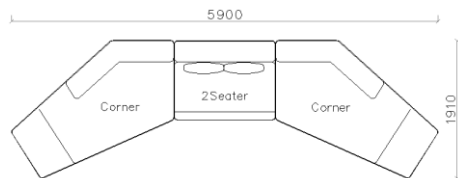

- ✓ L24S-A023 Full Leather Sofa
- ✓ Stainless steel with leather bottom.
- ✓ Built-in side table