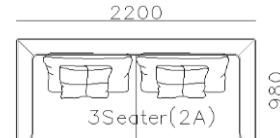

Images for reference only, sample color discontinued