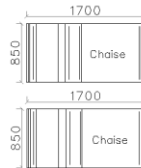

- ✓ L24S-A021 Full Leather Sofa
- ✓ Modular Design With Corner for Extending at both Side.