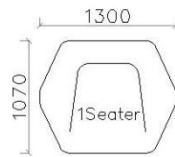

- ✓ L24S-A020 Full Leather Sofa
- ✓ Available in different sizes
- ✓ Thick comfortable back