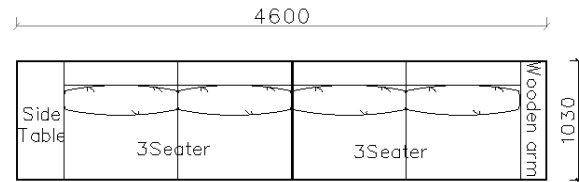

- ✓ L24S-A022 Full Leather Sofa
- ✓ With Metallic Paint Wooden side Table & Armrest with a touch of luxury.