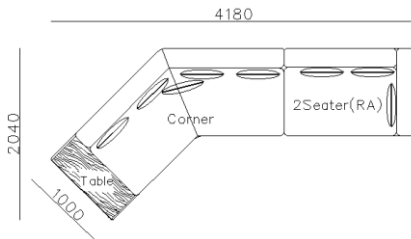

- ✓ BL2110
- ✓ Full Nubuck Leather Sofa
- ✓ Luxurious Golden Metal Leg

- ✓ L23S-A010G+H
- ✓ Sectional Full Leather Sofa
- ✓ 2 Seating System Designs
- ✓ Re-configurable Modules
- ✓ Large Chaise Bed

- ✓ L23S-A011
- ✓ Full Leather Sofa
- ✓ Minimalist Clean Lines