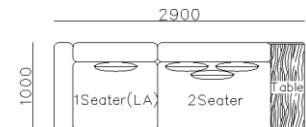

- ✓ BL2110
- ✓ Full Nubuck Leather Sofa
- ✓ Luxurious Golden Metal Leg

- ✓ L23S-A010G+H
- ✓ Sectional Full Leather Sofa
- ✓ 2 Seating System Designs
- ✓ Re-configurable Modules
- ✓ Large Chaise Bed

- ✓ L23S-A011
- ✓ Full Leather Sofa
- ✓ Minimalist Clean Lines