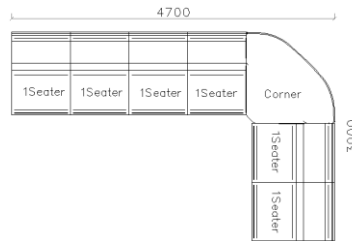

- ✓ L24S-A021 Full Leather Sofa
- ✓ Modular Design With Corner for Extending at both Side.

- ✓ L24S-A025 Full Leather Sofa
- ✓ Beautiful curved design with comfort

- ✓ L23S-A014 Full Leather Sofa
- ✓ Reconfigurable for different Spaces