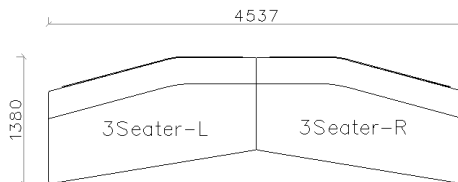

Home Office ----- P109

SOFAS

- ✓ L24S-A023 Full Leather Sofa
- ✓ Stainless steel with leather bottom.
- ✓ Built-in side table

✓ L24S-A016 Full Leather Sofa

- ✓ L24S-A018 Full Leather Sofa
- ✓ Strong geometric line
- ✓ Stainless steel back