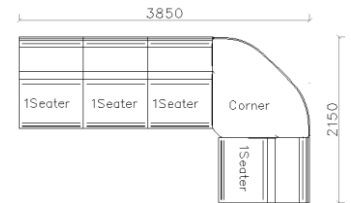

- ✓ L24S-A021 Full Leather Sofa
- ✓ Modular Design With Corner for Extending at both Side.

- ✓ L24S-A025 Full Leather Sofa
- ✓ Beautiful curved design with comfort

- ✓ L23S-A014 Full Leather Sofa
- ✓ Reconfigurable for different Spaces