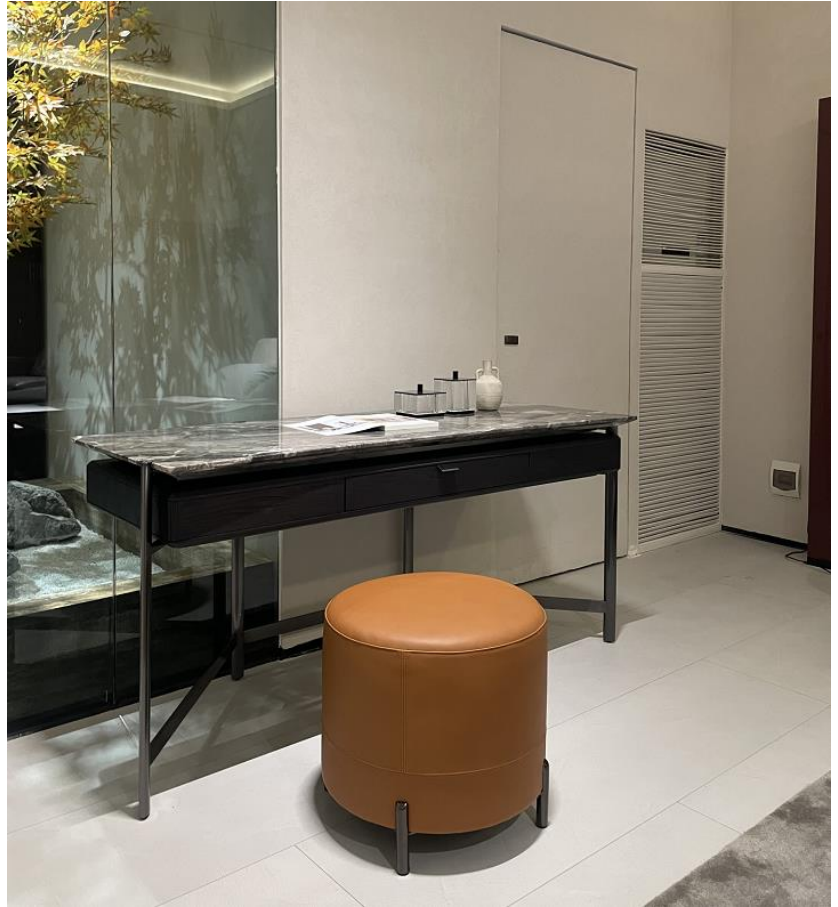

1. ---
2. **L23ZT-F015-W**
   - Marble Top Dressing table
   - 1610*615*760Hmm