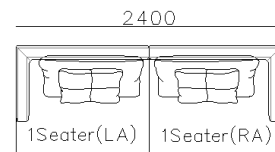

Images for reference only, sample color discontinued

- ✓ Model#: BL2106
- ✓ Modular Leather Sofa

Images for reference only, sample color discontinued

- ✓ BL2101
- ✓ Sectional Leather Sofa with Practical Small Side Table