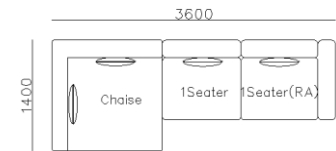

- ✓ BL2110
- ✓ Full Nubuck Leather Sofa
- ✓ Luxurious Golden Metal Leg

- ✓ L23S-A010G+H
- ✓ Sectional Full Leather Sofa
- ✓ 2 Seating System Designs
- ✓ Re-configurable Modules
- ✓ Large Chaise Bed

- ✓ L23S-A011
- ✓ Full Leather Sofa
- ✓ Minimalist Clean Lines