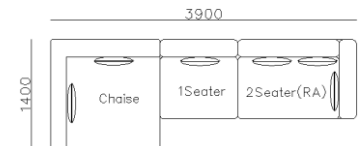

Images for reference only, sample color discontinued