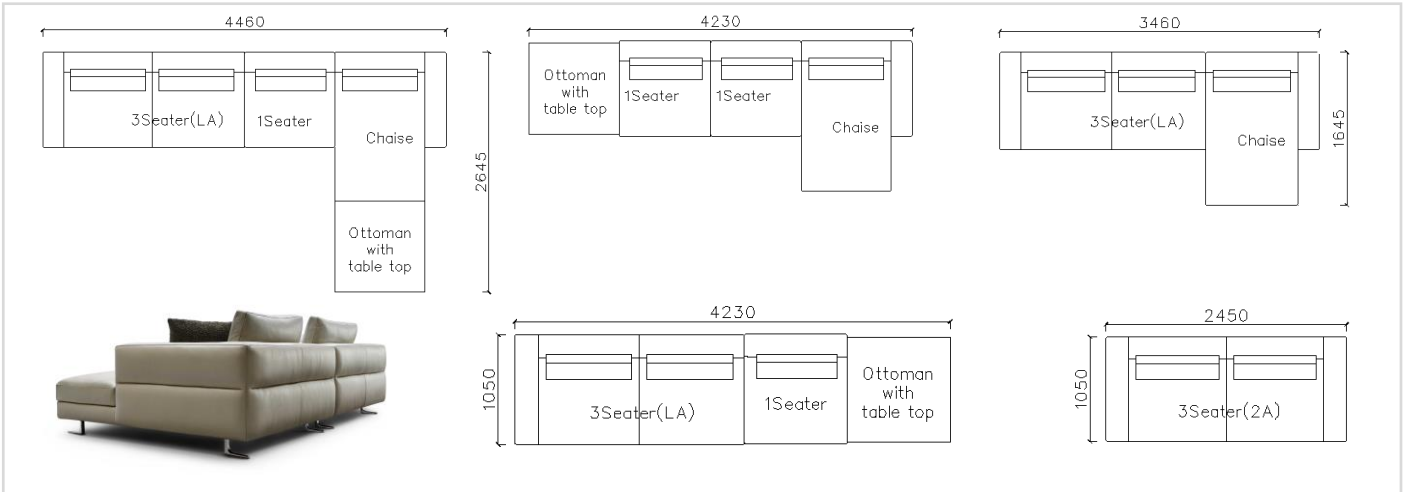

- ✓ L24S-A024 Full Leather Sofa
- ✓ Multi-configuration