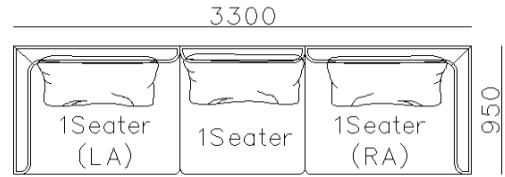

Images for reference only, sample color discontinued