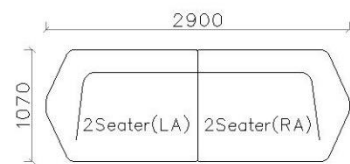

- ✓ L24S-A020 Full Leather Sofa
- ✓ Available in different sizes
- ✓ Thick comfortable back