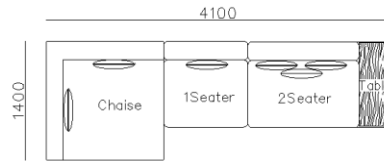

- ✓ BL2110
- ✓ Full Nubuck Leather Sofa
- ✓ Luxurious Golden Metal Leg

- ✓ L23S-A010G+H
- ✓ Sectional Full Leather Sofa
- ✓ 2 Seating System Designs
- ✓ Re-configurable Modules
- ✓ Large Chaise Bed

- ✓ L23S-A011
- ✓ Full Leather Sofa
- ✓ Minimalist Clean Lines