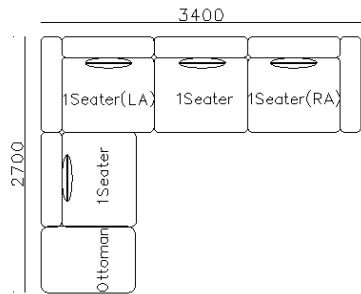

Images for reference only, sample color discontinued