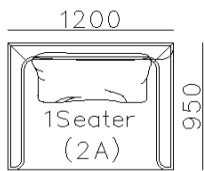

Images for reference only, sample color discontinued