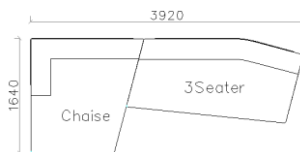

Home Office ----- P109

SOFAS

- ✓ L24S-A023 Full Leather Sofa
- ✓ Stainless steel with leather bottom.
- ✓ Built-in side table

✓ L24S-A016 Full Leather Sofa

- ✓ L24S-A018 Full Leather Sofa
- ✓ Strong geometric line
- ✓ Stainless steel back