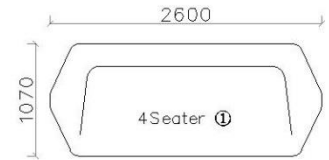

- ✓ L24S-A020 Full Leather Sofa
- ✓ Available in different sizes
- ✓ Thick comfortable back