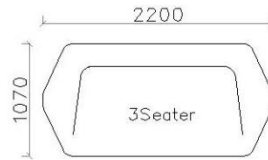

- ✓ L24S-A020 Full Leather Sofa
- ✓ Available in different sizes
- ✓ Thick comfortable back