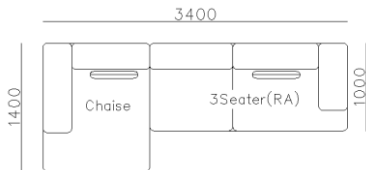

Images for reference only, sample color discontinued