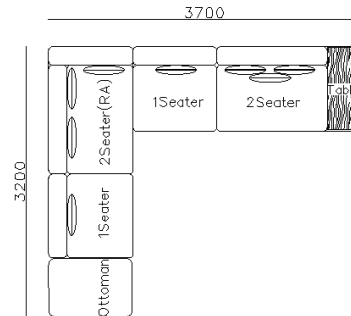

Images for reference only, sample color discontinued