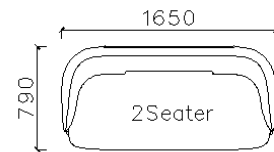

- ✓ L24S-A017 Fabric Sofa
- ✓ Luxury Suede Fabric
- ✓ Minimalist Design With Beautiful Curves