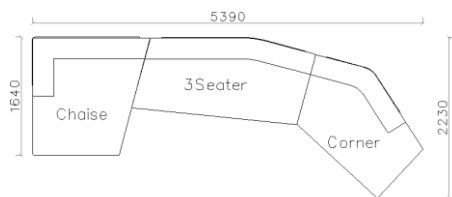

Home Office ----- P109

SOFAS

- ✓ L24S-A023 Full Leather Sofa
- ✓ Stainless steel with leather bottom.
- ✓ Built-in side table

✓ L24S-A016 Full Leather Sofa

- ✓ L24S-A018 Full Leather Sofa
- ✓ Strong geometric line
- ✓ Stainless steel back