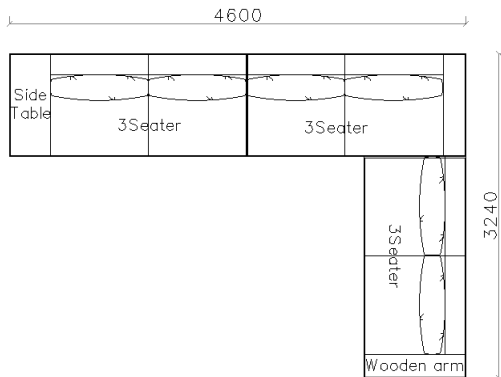

- ✓ L24S-A022 Full Leather Sofa
- ✓ With Metallic Paint Wooden side Table & Armrest with a touch of luxury.