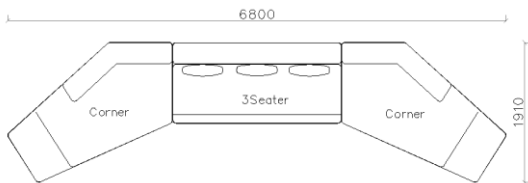

- ✓ L24S-A023 Full Leather Sofa
- ✓ Stainless steel with leather bottom.
- ✓ Built-in side table