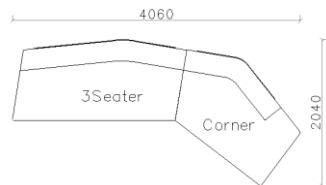

Home Office ----- P109

SOFAS

- ✓ L24S-A023 Full Leather Sofa
- ✓ Stainless steel with leather bottom.
- ✓ Built-in side table

✓ L24S-A016 Full Leather Sofa

- ✓ L24S-A018 Full Leather Sofa
- ✓ Strong geometric line
- ✓ Stainless steel back