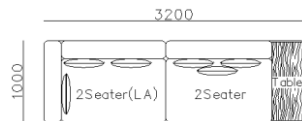

- ✓ BL2110
- ✓ Full Nubuck Leather Sofa
- ✓ Luxurious Golden Metal Leg

- ✓ L23S-A010G+H
- ✓ Sectional Full Leather Sofa
- ✓ 2 Seating System Designs
- ✓ Re-configurable Modules
- ✓ Large Chaise Bed

- ✓ L23S-A011
- ✓ Full Leather Sofa
- ✓ Minimalist Clean Lines