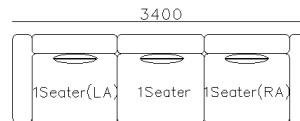

- ✓ BL2110
- ✓ Full Nubuck Leather Sofa
- ✓ Luxurious Golden Metal Leg

- ✓ L23S-A010G+H
- ✓ Sectional Full Leather Sofa
- ✓ 2 Seating System Designs
- ✓ Re-configurable Modules
- ✓ Large Chaise Bed

- ✓ L23S-A011
- ✓ Full Leather Sofa
- ✓ Minimalist Clean Lines