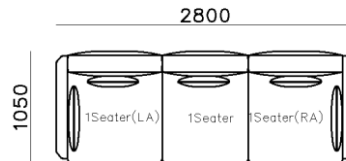

- ✓ B21S-1016 SOFA
- ✓ Original design BMS
- ✓ New arrival this March