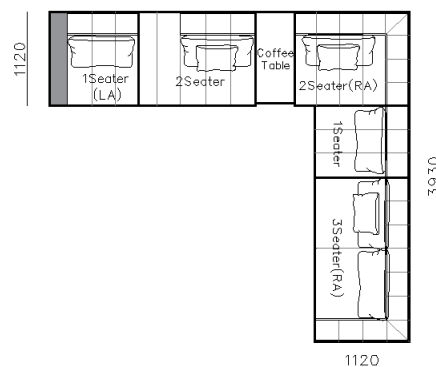

- ✓ **B21S-1004PB**
- ✓ Leather and fabric available
- ✓ Soft seating comfort
- ✓ Two kinds of seating

Image for reference only, sample leather discontinued

3570

4400

4280

3280

4170