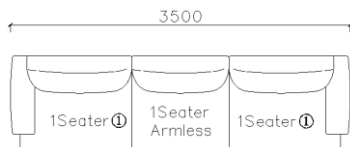

- ✓ B23S-1033 Fabric Sofa
- ✓ Multi-configuration