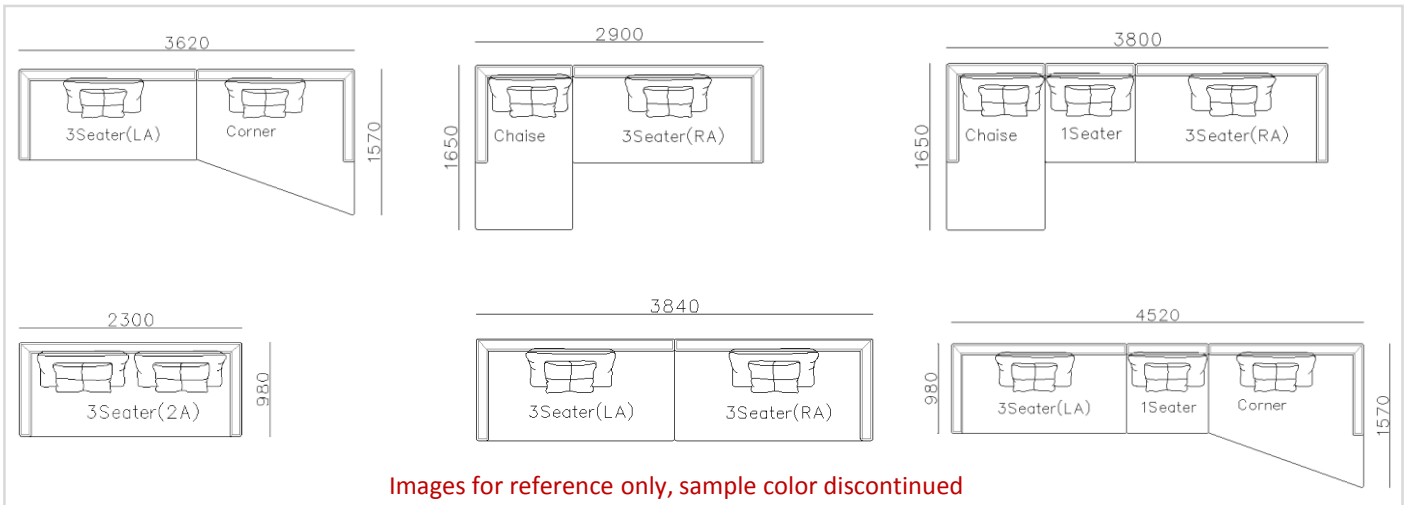

Images for reference only, sample color discontinued