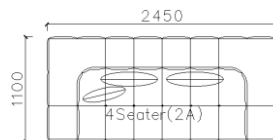

- ✓ B24S-1032 Full Leather
- ✓ Beautiful Block Designs