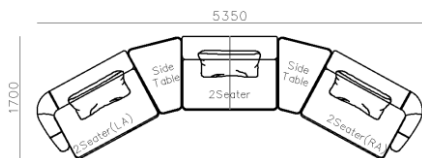

- ✓ B21S-1014 SOFA
- ✓ Curved shape big sectional