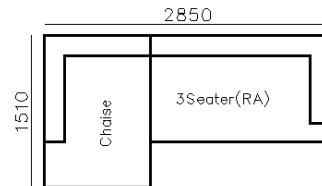

- ✓ S1502E-2
- ✓ Nubuck fabric sofa
- ✓ Soft seating comfort
- ✓ Strong and comfortable backrest support
- ✓ 2 arm designs