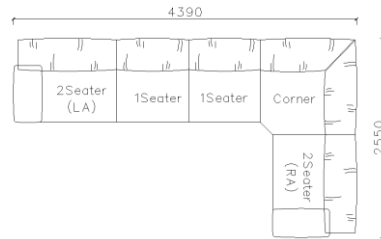

- ✓ B24S-1030 Full Leather
- ✓ Superior comfortable seating, backrest and armrest