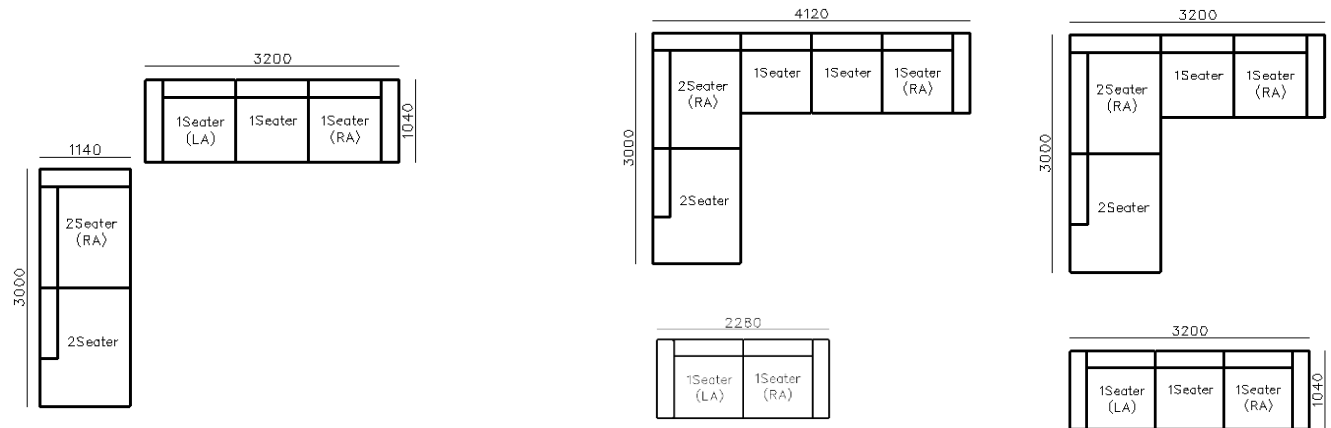

- ✓ S981-1 SOFA
- ✓ Soft feather and latex seating comfort
- ✓ Modular design