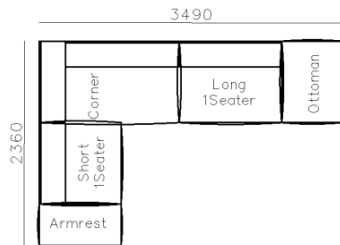

- ✓ S986-3 Full Leather
- ✓ Adjustable backrest
- ✓ Modular Design Concept