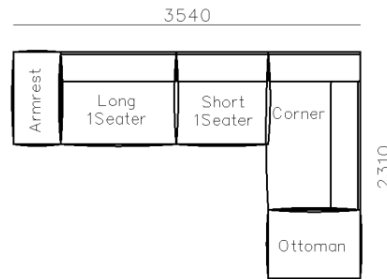

- ✓ S986-3 Full Leather
- ✓ Adjustable backrest
- ✓ Modular Design Concept