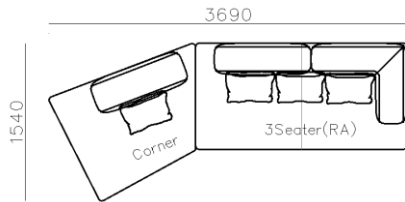

- ✓ B21S-1005 SOFA
- ✓ Nubuck fabric sofa
- ✓ Modular for free arrangement
- ✓ Anti-slip / Movable backrest
- ✓ Special sewing work