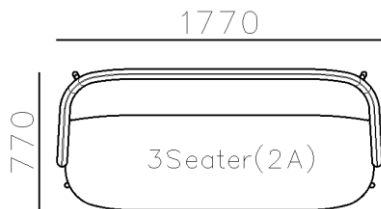

- ✓ S2008 SOFA
- ✓ Microfiber leather match with fabric
- ✓ Soft seating comfort