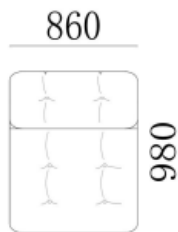

- ✓ B21S-1012 SOFA
- ✓ Ultra Soft feather seating