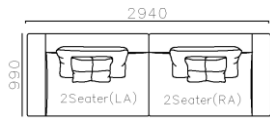

- ✓ B21S-1001 SOFA
- ✓ Leisure big fabric sectional
- ✓ Modern modular design