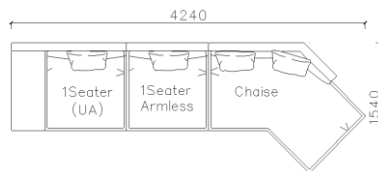

3260*1050*740mm