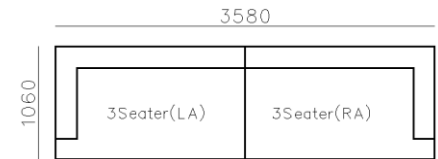

- ✓ S1502E-2
- ✓ Nubuck fabric sofa
- ✓ Soft seating comfort
- ✓ Strong and comfortable backrest support
- ✓ 2 arm designs