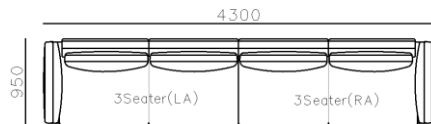

- ✓ S1702B
- ✓ 2 Types of arm available.
- ✓ Top notch stitching
- ✓ Strong geometric features

Image for reference only, Brown fabric discontinued

- ✓ S2002
- ✓ Soft seating comfort
- ✓ Metal structure

- ✓ B21S-1002
- ✓ Soft seating comfort
- ✓ Two kinds seating available
- ✓ With side table
- ✓ Modular design concept for free arrangement.