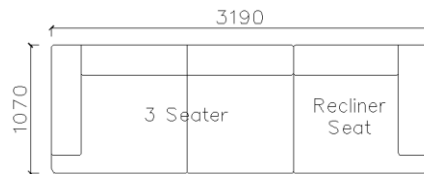

- ✓ B23S-1028 Sofa
- ✓ Optional Function
- ✓ Easily-clean eco-leather