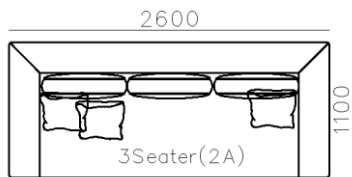

- ✓ EL017B SOFA
- ✓ Luxury velvet material
- ✓ Extra Large size 3-seater sofa