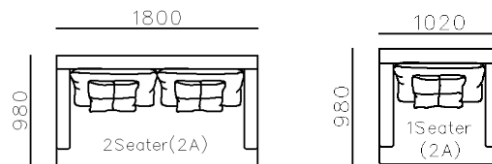

- ✓ S1903 SOFA
- ✓ High quality fabric