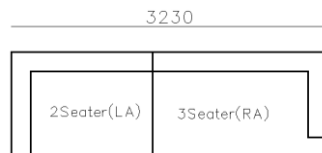

- ✓ B23S-1013B Fabric
- ✓ B23S-1013B-1 Full Leather

3890*1500*640mm

2860*1090*640mm

- ✓ S1502E-1
- ✓ Thick genuine leather cover
- ✓ Modern modular design
- ✓ Free arrangement

Image for reference only, sample leather discontinued