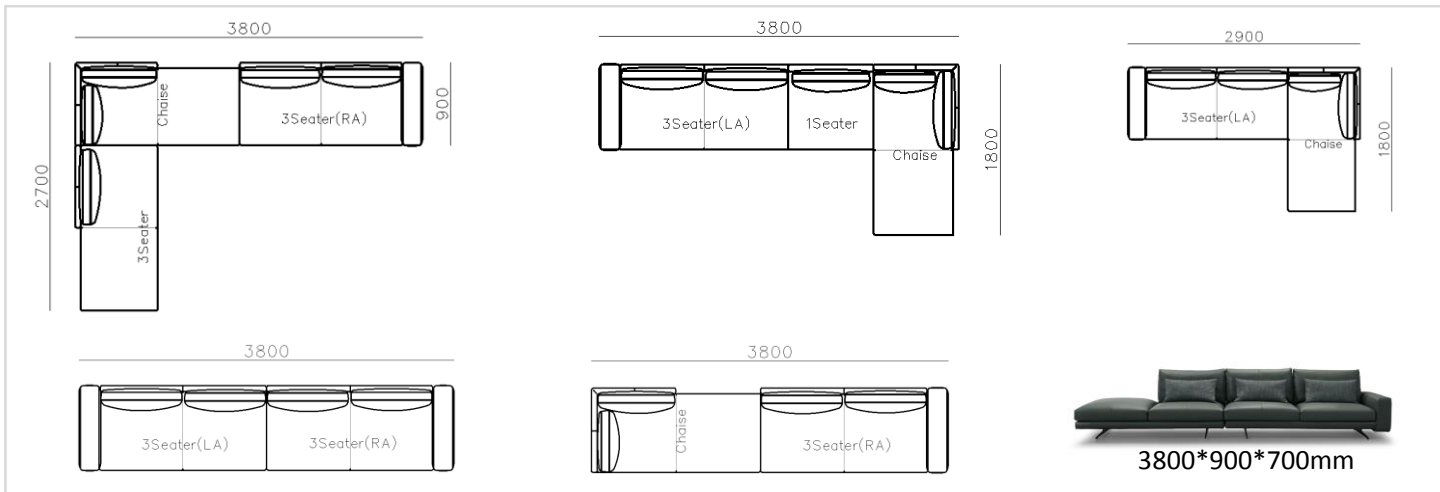

- ✓S2005 Full Leather
- ✓Sleek and clean lines

Image for reference only, sample leather discontinued