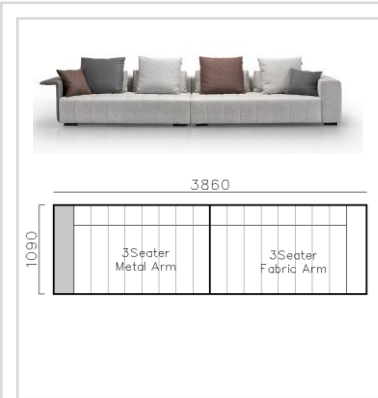

- ✓ S1702B
- ✓ 2 Types of arm available.
- ✓ Top notch stitching
- ✓ Strong geometric features

Image for reference only, Brown fabric discontinued