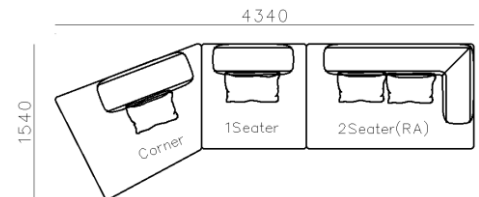

- ✓ B21S-1005 SOFA
- ✓ Nubuck fabric sofa
- ✓ Modular for free arrangement
- ✓ Anti-slip / Movable backrest
- ✓ Special sewing work