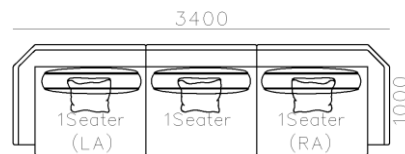

- ✓ S972-5 SOFA
- ✓ Soft feather seating