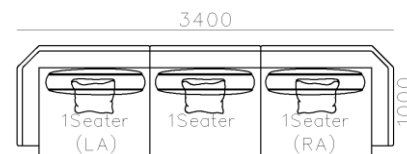

✓S972-3

✓Genuine leather Couch

✓Outward arm and back design

Image for reference only, sample leather discontinued