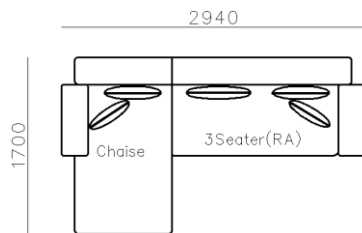

- ✓ S1806 SOFA
- ✓ Fabric sectional
- ✓ Modular design