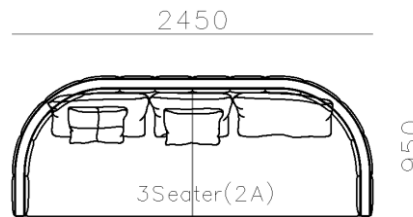

- ✓ B21S-1009 SOFA
- ✓ Smooth curve structure
- ✓ High requirement on sewing
- ✓ Fabric and leather are available

Image for reference only, sample leather discontinued