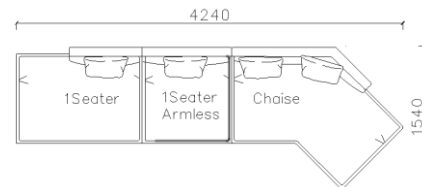

3260*1050*740mm