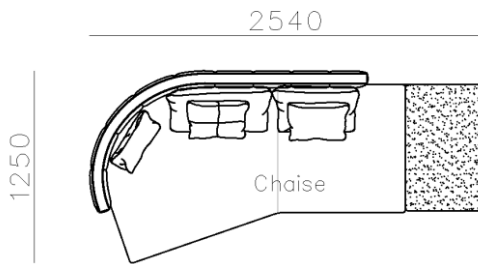

- ✓ B21S-1009 SOFA
- ✓ Smooth curve structure
- ✓ High requirement on sewing
- ✓ Fabric and leather are available

Image for reference only, sample leather discontinued