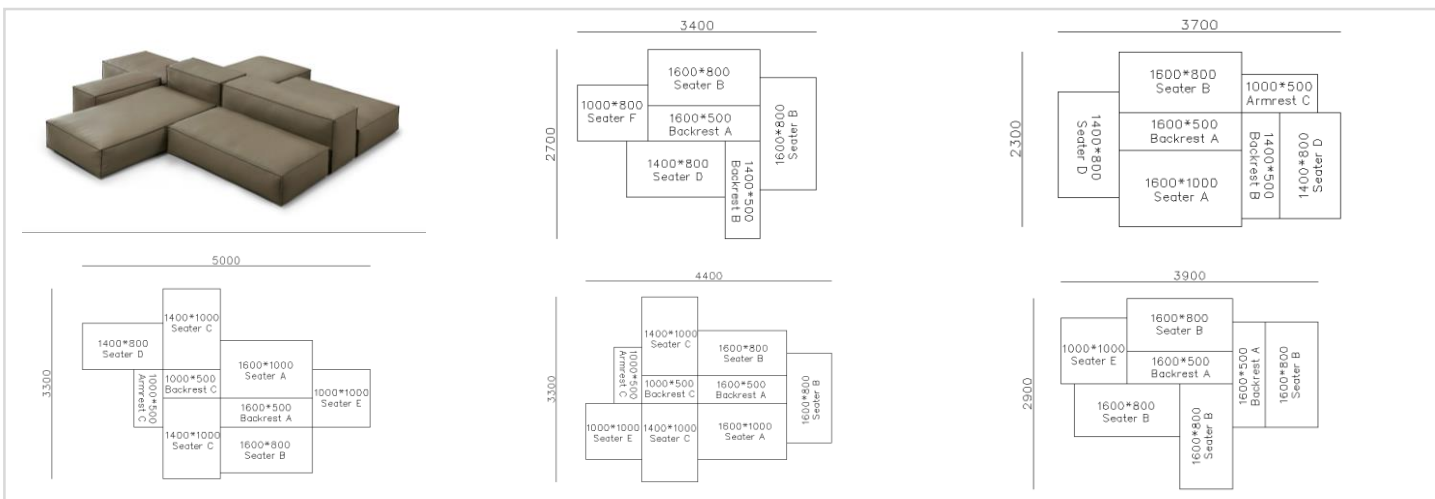

4250*1130*600mm

1600*1130*600mm

- ✓ B24S-1029 Sofa
- ✓ Available in Eco-leather/Fabric
- ✓ Modular Design Concept
- ✓ Free Open design

- ✓ B23S-1026 Eco-leather sofa
- ✓ Modular design
- ✓ Soft seating comfort