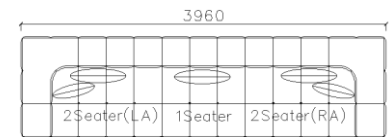

- ✓ B24S-1032 Full Leather
- ✓ Beautiful Block Designs