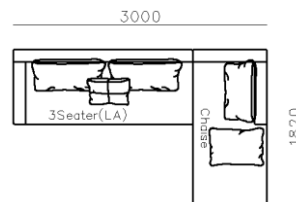

- ✓ S2012 SOFA
- ✓ High back support