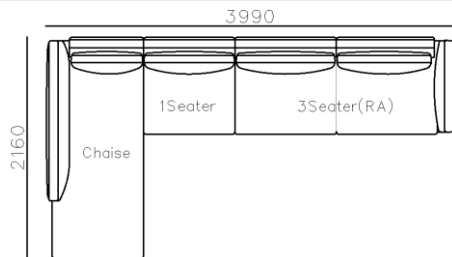

- ✓ S1702B
- ✓ 2 Types of arm available.
- ✓ Top notch stitching
- ✓ Strong geometric features

Image for reference only, Brown fabric discontinued

- ✓ S2002
- ✓ Soft seating comfort
- ✓ Metal structure

- ✓ B21S-1002
- ✓ Soft seating comfort
- ✓ Two kinds seating available
- ✓ With side table
- ✓ Modular design concept for free arrangement.