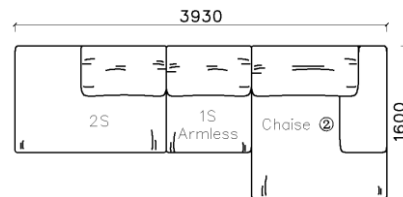

2800*1100*(730/820)