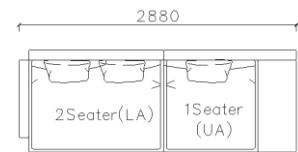

4250*1130*600mm

1600*1130*600mm

- ✓ B24S-1029 Sofa
- ✓ Available in Eco-leather/Fabric
- ✓ Modular Design Concept
- ✓ Free Open design

- ✓ B23S-1026 Eco-leather sofa
- ✓ Modular design
- ✓ Soft seating comfort

- ✓ B24S-1031 Fabric Sofa
- ✓ Soft feather sofa

4240*1540*740mm

3260*1050*740mm

- ✓ B24S-1031 Fabric Sofa
- ✓ Soft feather sofa

- ✓ B23S-1023
- ✓ Strong Geographic Lines

3800*1880*610mm

3240*1090*610mm

- ✓ B23S-1024-1
- ✓ Easy Clean Fabric