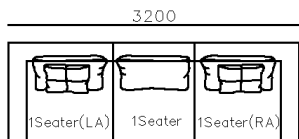

- ✓ S1605B SOFA
- ✓ Adjustable backrest
- ✓ Soft feather and memory foam seating comfort