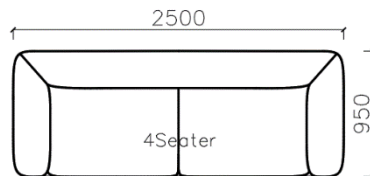

- ✓ B25S-1040
- ✓ Solid ash wood Legs
- ✓ Soft seating comfort