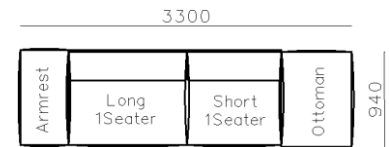

- ✓ S986-3 Full Leather
- ✓ Adjustable backrest
- ✓ Modular Design Concept