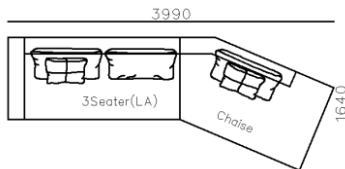

- ✓ S2010 SOFA
- ✓ Modular design for free arrangement
- ✓ Wood tray in the middle of the sofa