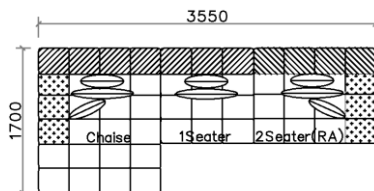

2860*1090*640mm