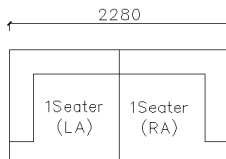

- ✓ B23S-1034 Fabric Sofa
- ✓ Modular Design