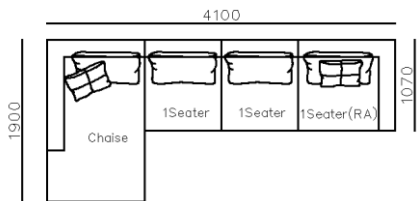

- ✓ S1605B SOFA
- ✓ Adjustable backrest
- ✓ Soft feather and memory foam seating comfort