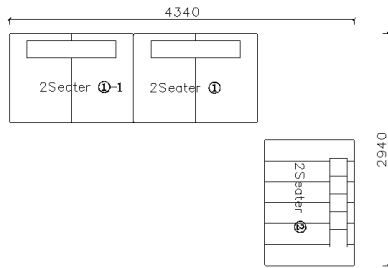

4250*1130*600mm

1600*1130*600mm

- ✓ B24S-1029 Sofa
- ✓ Available in Eco-leather/Fabric
- ✓ Modular Design Concept
- ✓ Free Open design

- ✓ B23S-1026 Eco-leather sofa
- ✓ Modular design
- ✓ Soft seating comfort