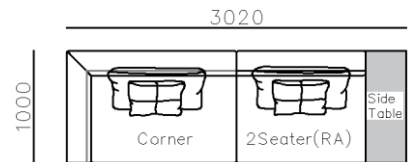

- ✓ S1702B
- ✓ 2 Types of arm available.
- ✓ Top notch stitching
- ✓ Strong geometric features

Image for reference only, Brown fabric discontinued

- ✓ S2002
- ✓ Soft seating comfort
- ✓ Metal structure

- ✓ B21S-1002
- ✓ Soft seating comfort
- ✓ Two kinds seating available
- ✓ With side table
- ✓ Modular design concept for free arrangement.