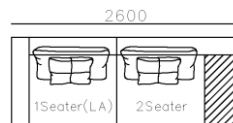

- ✓ S2010 SOFA
- ✓ Modular design for free arrangement
- ✓ Wood tray in the middle of the sofa