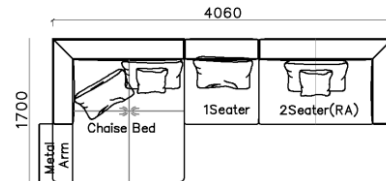

- ✓ B21S-1008 SOFA
- ✓ Microfiber leather base and Fabric, Hidden Legs
- ✓ Wide space chaise bed
- ✓ Thick Metal arm cover with microfiber leather