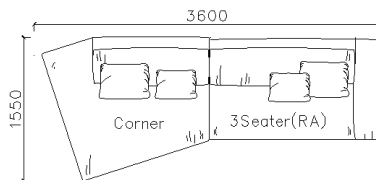

4250*1130*600mm

1600*1130*600mm

- ✓ B24S-1029 Sofa
- ✓ Available in Eco-leather/Fabric
- ✓ Modular Design Concept
- ✓ Free Open design

- ✓ B23S-1026 Eco-leather sofa
- ✓ Modular design
- ✓ Soft seating comfort

- ✓ B24S-1031 Fabric Sofa
- ✓ Soft feather sofa

4240*1540*740mm

3260*1050*740mm

- ✓ B24S-1031 Fabric Sofa
- ✓ Soft feather sofa

- ✓ B23S-1023
- ✓ Strong Geographic Lines

3800*1880*610mm

3240*1090*610mm

- ✓ B23S-1024-1
- ✓ Easy Clean Fabric