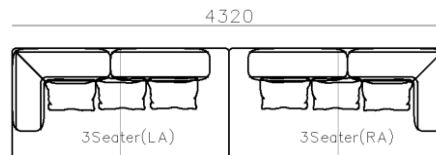

- ✓ B21S-1005 SOFA
- ✓ Nubuck fabric sofa
- ✓ Modular for free arrangement
- ✓ Anti-slip / Movable backrest
- ✓ Special sewing work