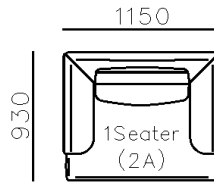

- ✓ S2001 SOFA
- ✓ Fabric sectional .
- ✓ Outward armrest and comfortable seating .

Image for reference only, small cushion fabric discontinued