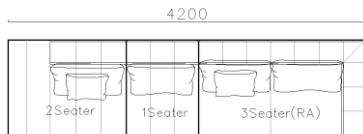

- ✓ **B21S-1004PB**
- ✓ Leather and fabric sofa
- ✓ 2 types of seating system
- ✓ Extra soft seating experience

Image for reference only, sample leather discontinued

Y