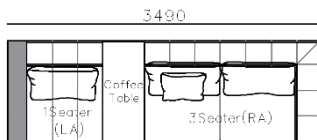

- ✓ **B21S-1004PB**
- ✓ Leather and fabric sofa
- ✓ 2 types of seating system
- ✓ Extra soft seating experience

Image for reference only, sample leather discontinued

Y