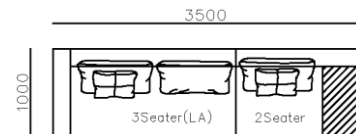

- ✓ S2010 SOFA
- ✓ Modular design for free arrangement
- ✓ Wood tray in the middle of the sofa