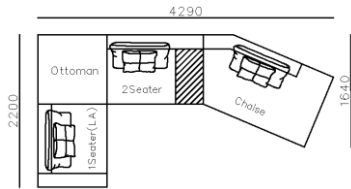

- ✓ S2010 SOFA
- ✓ Modular design for free arrangement
- ✓ Wood tray in the middle of the sofa