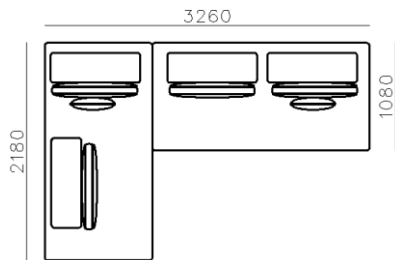

- ✓ S1602B SOFA
- ✓ Anti-slip backrest
- ✓ Movable backrest