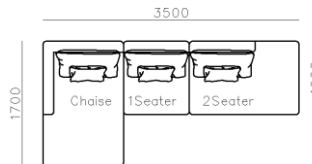

- ✓ B21S-1015 SOFA
- ✓ Adjustable backrest original design BMS
- ✓ New arrival