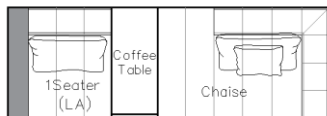

3570

4400

4280

3280

4170

- ✓ B21S-1008 SOFA
- ✓ Microfiber leather base and Fabric
- ✓ Flexible combination
- ✓ Metal armrest
- ✓ Round big chaise bed

- ✓ B21S-1008 SOFA
- ✓ Microfiber leather base and Fabric, Hidden Legs
- ✓ Wide space chaise bed
- ✓ Thick Metal arm cover with microfiber leather