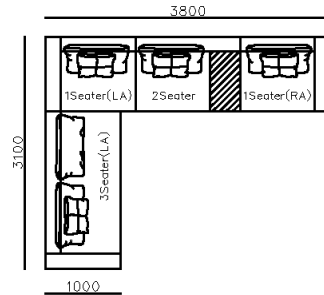

- ✓ S2010 SOFA
- ✓ Modular design for free arrangement
- ✓ Wood tray in the middle of the sofa