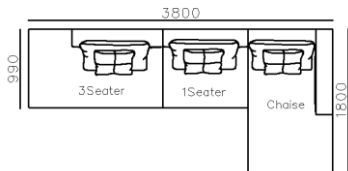

- ✓ B21S-1001 SOFA
- ✓ Leisure big fabric sectional
- ✓ Modern modular design