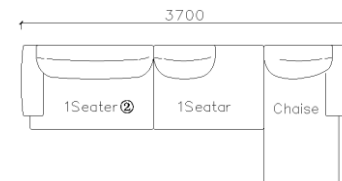

- ✓ B23S-1033 Fabric Sofa
- ✓ Multi-configuration