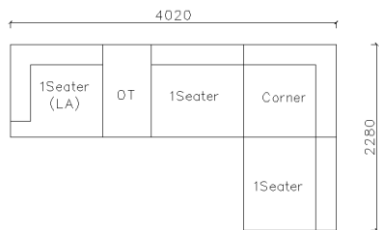

- ✓ B23S-1034 Fabric Sofa
- ✓ Modular Design