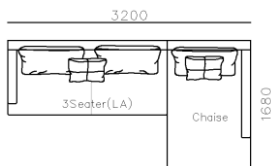

- ✓ S1903 SOFA
- ✓ High quality fabric