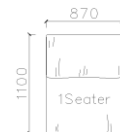

- ✓ B23S-1025
- ✓ Ultra soft feather sofa
- ✓ Skin friendly fabric