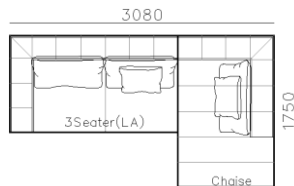

- ✓ **B21S-1004PB**
- ✓ Leather and fabric sofa
- ✓ 2 types of seating system
- ✓ Extra soft seating experience

Image for reference only, sample leather discontinued

Y