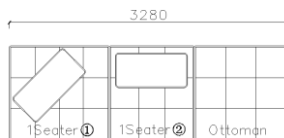

- ✓ B23S-1039 Leather Sofa
- ✓ Removable Backrest