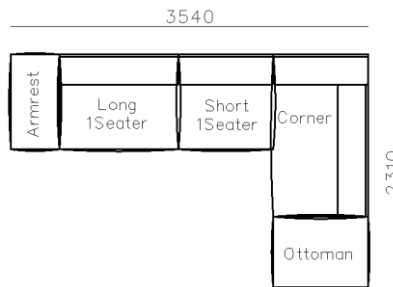

- ✓ S986-1 SOFA
- ✓ Adjustable backrest
- ✓ Modern modular design
- ✓ Flexible fabric couch

Image for reference only, sample fabric discontinued