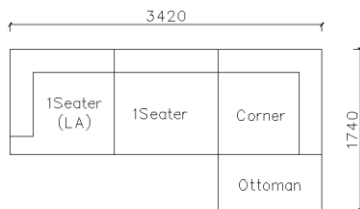

- ✓ B23S-1034 Fabric Sofa
- ✓ Modular Design