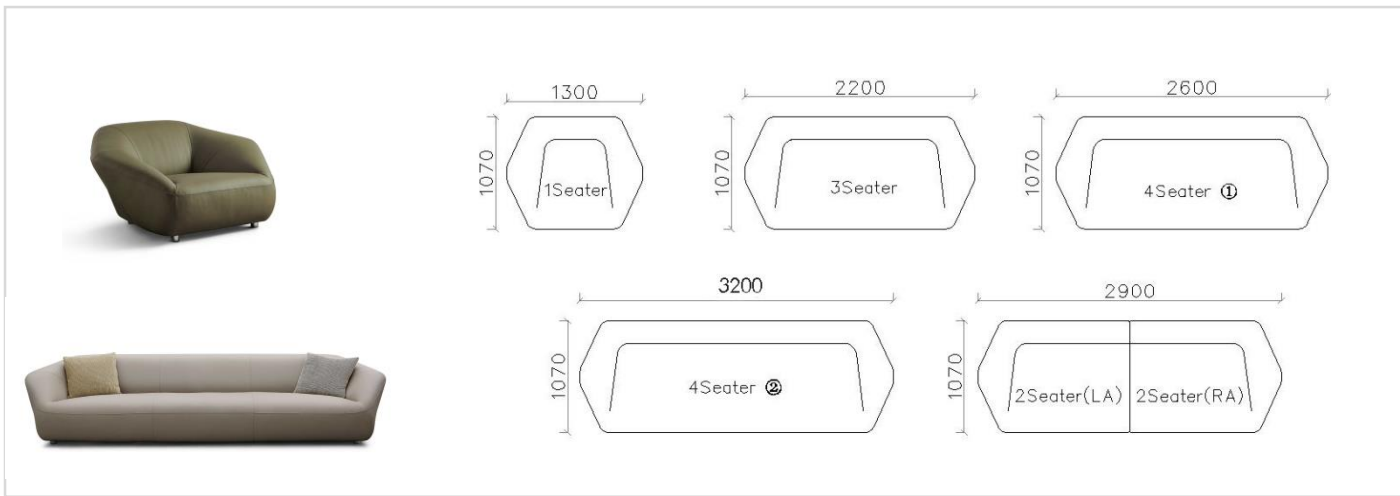

- ✓ L24S-A020 Full Leather Sofa
- ✓ Available in different sizes
- ✓ Thick comfortable back