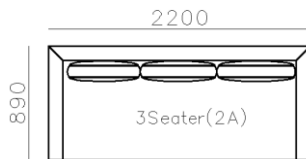

- ✓ S00816/B SOFA
- ✓ Soft memory foam seating