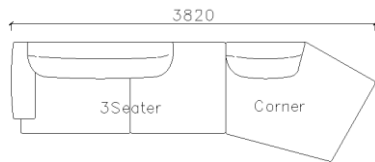

- ✓ B23S-1033 Fabric Sofa
- ✓ Multi-configuration