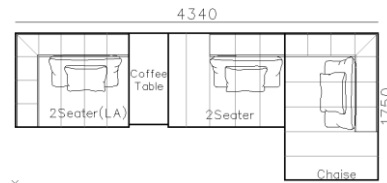

- ✓ **B21S-1004PB**
- ✓ Leather and fabric sofa
- ✓ 2 types of seating system
- ✓ Extra soft seating experience

Image for reference only, sample leather discontinued

Y