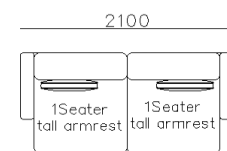

Images for reference only, sample color discontinued