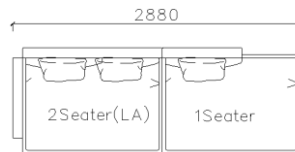

- ✓ B24S-1031 Fabric Sofa
- ✓ Soft feather sofa

4240*1540*740mm

3260*1050*740mm

- ✓ B24S-1031 Fabric Sofa
- ✓ Soft feather sofa

- ✓ B23S-1023
- ✓ Strong Geographic Lines

3800*1880*610mm

3240*1090*610mm

- ✓ B23S-1024-1
- ✓ Easy Clean Fabric