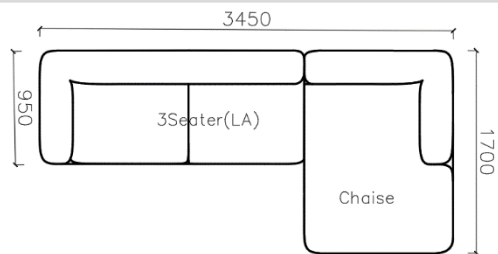

- ✓ B25S-1040
- ✓ Solid ash wood Legs
- ✓ Soft seating comfort