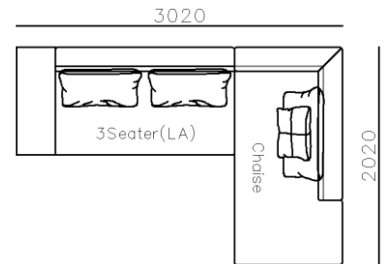

- ✓ S1702B
- ✓ 2 Types of arm available.
- ✓ Top notch stitching
- ✓ Strong geometric features

Image for reference only, Brown fabric discontinued

- ✓ S2002
- ✓ Soft seating comfort
- ✓ Metal structure

- ✓ B21S-1002
- ✓ Soft seating comfort
- ✓ Two kinds seating available
- ✓ With side table
- ✓ Modular design concept for free arrangement.

- ✓ B21S-1002
- ✓ Soft seating comfort
- ✓ Two kinds seating available
- ✓ With side table
- ✓ Modular design concept for free arrangement.

- ✓ S1508-2 SOFA
- ✓ Flexible combination
- ✓ 3+2+1+1 or sectional