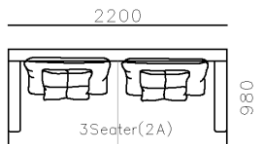

- ✓ S1903 SOFA
- ✓ High quality fabric