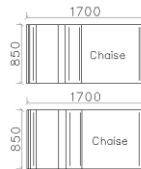

- ✓ L24S-A021 Full Leather Sofa
- ✓ Modular Design With Corner for Extending at both Side.