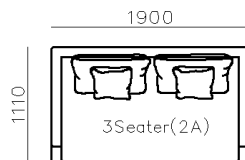

- ✓ S01016 SOFA
- ✓ Soft feather seating

Image for reference only, sample fabric discontinued