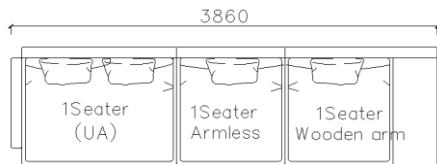

- ✓ B24S-1031 Fabric Sofa
- ✓ Soft feather sofa

4240*1540*740mm

3260*1050*740mm

- ✓ B24S-1031 Fabric Sofa
- ✓ Soft feather sofa

- ✓ B23S-1023
- ✓ Strong Geographic Lines

3800*1880*610mm

3240*1090*610mm

- ✓ B23S-1024-1
- ✓ Easy Clean Fabric