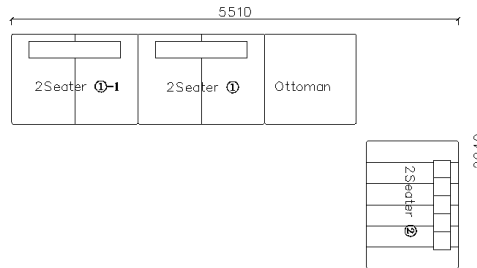

4250*1130*600mm

1600*1130*600mm

- ✓ B24S-1029 Sofa
- ✓ Available in Eco-leather/Fabric
- ✓ Modular Design Concept
- ✓ Free Open design

- ✓ B23S-1026 Eco-leather sofa
- ✓ Modular design
- ✓ Soft seating comfort