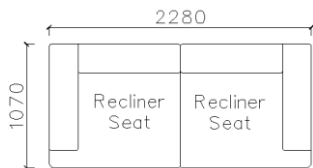

- ✓ B23S-1028 Sofa
- ✓ Optional Function
- ✓ Easily-clean eco-leather