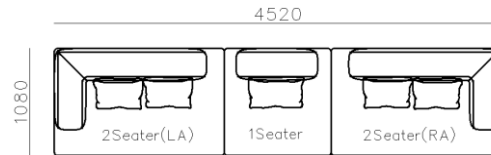

- ✓ B21S-1005 SOFA
- ✓ Nubuck fabric sofa
- ✓ Modular for free arrangement
- ✓ Anti-slip / Movable backrest
- ✓ Special sewing work