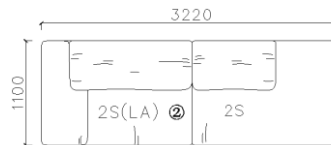

- ✓ B24S-1027 Fabric Sofa
- ✓ B24S-1027 Full Leather Sofa
- ✓ Adjustable backrest/armrest