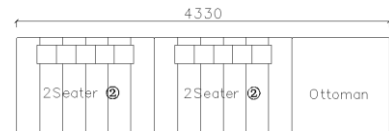

4250*1130*600mm

1600*1130*600mm

- ✓ B24S-1029 Sofa
- ✓ Available in Eco-leather/Fabric
- ✓ Modular Design Concept
- ✓ Free Open design

- ✓ B23S-1026 Eco-leather sofa
- ✓ Modular design
- ✓ Soft seating comfort