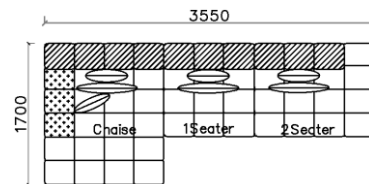

2860*1090*640mm