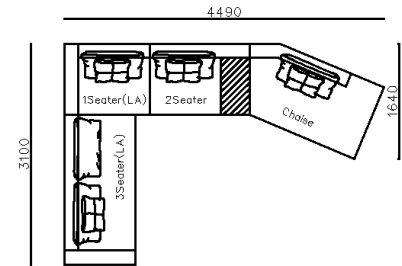

- ✓ S2010 SOFA
- ✓ Modular design for free arrangement
- ✓ Wood tray in the middle of the sofa