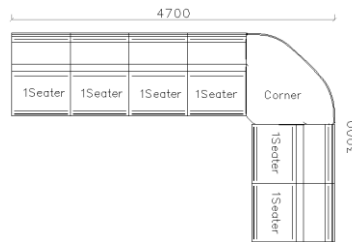

- ✓ L24S-A024 Full Leather Sofa
- ✓ Multi-configuration

- ✓ L24S-A020 Full Leather Sofa
- ✓ Available in different sizes
- ✓ Thick comfortable back

✓ L24S-A019 Full Leather Sofa

- ✓ L24S-A021 Full Leather Sofa
- ✓ Modular Design With Corner for Extending at both Side.