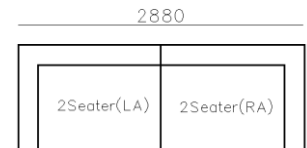

- ✓ S1502E-2
- ✓ Nubuck fabric sofa
- ✓ Soft seating comfort
- ✓ Strong and comfortable backrest support
- ✓ 2 arm designs