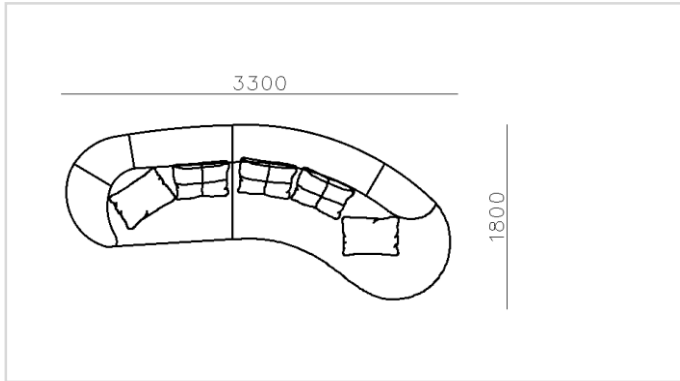

- ✓ B23S-1021 SOFA
- ✓ Adjustable armrest
- ✓ Soft and comfort seating

- ✓ B21S-1009 SOFA
- ✓ Special curved shape sofa
- ✓ Chaise add sintered stone as side table

- ✓ S2011 SOFA
- ✓ Popular curved design
- ✓ Quality Boucle Fabric