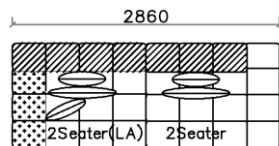

- ✓ B23S-1013B Fabric
- ✓ B23S-1013B-1 Full Leather

3890*1500*640mm

2860*1090*640mm