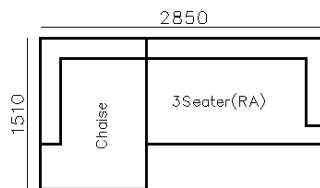

- ✓ B23S-1013B Fabric
- ✓ B23S-1013B-1 Full Leather

3890*1500*640mm

2860*1090*640mm

- ✓ S1502E-1
- ✓ Thick genuine leather cover
- ✓ Modern modular design
- ✓ Free arrangement

Image for reference only, sample leather discontinued