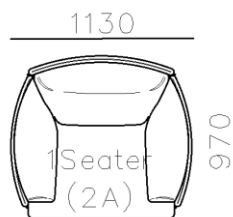

- ✓ S2007 SOFA
- ✓ Metal structure
- ✓ Microfiber leather match with fabric
- ✓ **MOQ: 10pcs per configuration**