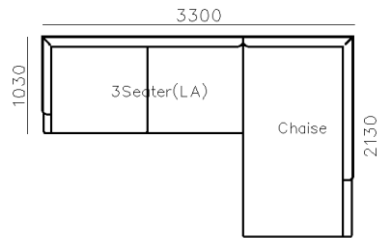

- ✓ S956 SOFA
- ✓ Fabric sofa with soft seating comfort

Image for reference only, sample fabric discontinued