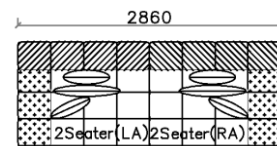

- ✓ B23S-1013B Fabric
- ✓ B23S-1013B-1 Full Leather

3890*1500*640mm

2860*1090*640mm