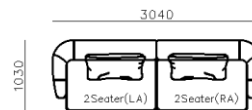

- ✓ B21S-1014 SOFA
- ✓ Curved shape big sectional