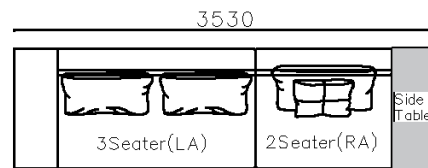

- ✓ S1702B
- ✓ 2 Types of arm available.
- ✓ Top notch stitching
- ✓ Strong geometric features

Image for reference only, Brown fabric discontinued

- ✓ S2002
- ✓ Soft seating comfort
- ✓ Metal structure

- ✓ B21S-1002
- ✓ Soft seating comfort
- ✓ Two kinds seating available
- ✓ With side table
- ✓ Modular design concept for free arrangement.

- ✓ B21S-1002
- ✓ Soft seating comfort
- ✓ Two kinds seating available
- ✓ With side table
- ✓ Modular design concept for free arrangement.

- ✓ S1508-2 SOFA
- ✓ Flexible combination
- ✓ 3+2+1+1 or sectional