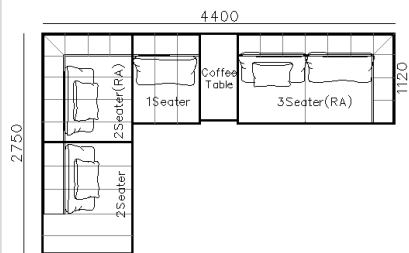

- ✓ **B21S-1004PB**
- ✓ Leather and fabric sofa
- ✓ 2 types of seating system
- ✓ Extra soft seating experience

Image for reference only, sample leather discontinued

Y