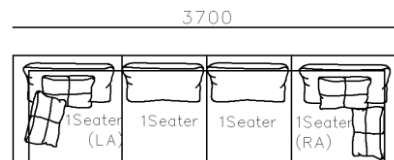

- ✓ S1702B
- ✓ 2 Types of arm available.
- ✓ Top notch stitching
- ✓ Strong geometric features

Image for reference only, Brown fabric discontinued

- ✓ S2002
- ✓ Soft seating comfort
- ✓ Metal structure

- ✓ B21S-1002
- ✓ Soft seating comfort
- ✓ Two kinds seating available
- ✓ With side table
- ✓ Modular design concept for free arrangement.

- ✓ B21S-1002
- ✓ Soft seating comfort
- ✓ Two kinds seating available
- ✓ With side table
- ✓ Modular design concept for free arrangement.

- ✓ S1508-2 SOFA
- ✓ Flexible combination
- ✓ 3+2+1+1 or sectional