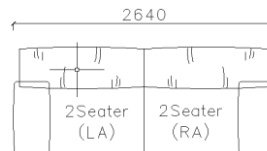

- ✓ B23S-1013B Fabric
- ✓ B23S-1013B-1 Full Leather

3890*1500*640mm

2860*1090*640mm

- ✓ S1502E-1
- ✓ Thick genuine leather cover
- ✓ Modern modular design
- ✓ Free arrangement

Image for reference only, sample leather discontinued