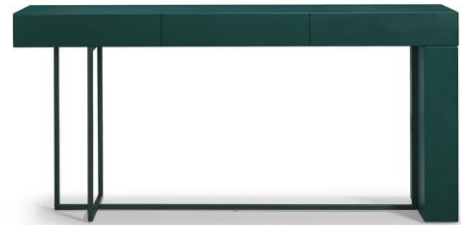

1. ---
2. **BL-XG2101**
   - Wooden Console Table
   - 1700*400*80mm