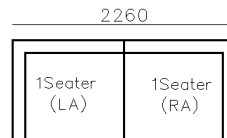

- ✓ S1606B SOFA
- ✓ Elastic soft seating comfort
- ✓ Modular design
- ✓ Metal structure