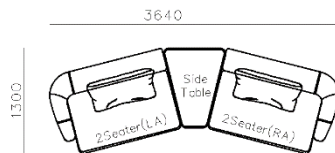

- ✓ B21S-1014 SOFA
- ✓ Curved shape big sectional