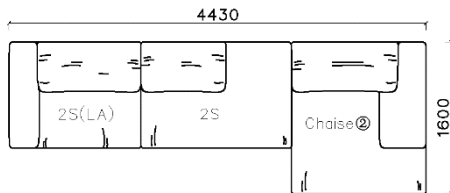

- ✓ B24S-1027 Fabric Sofa
- ✓ B24S-1027 Full Leather Sofa
- ✓ Adjustable backrest/armrest

4430**1600*(730/820)

2800*1100*(730/820)

- ✓ B24S-1029 Sofa
- ✓ Available in Eco-leather/Fabric
- ✓ Modular Design Concept
- ✓ Free Open design