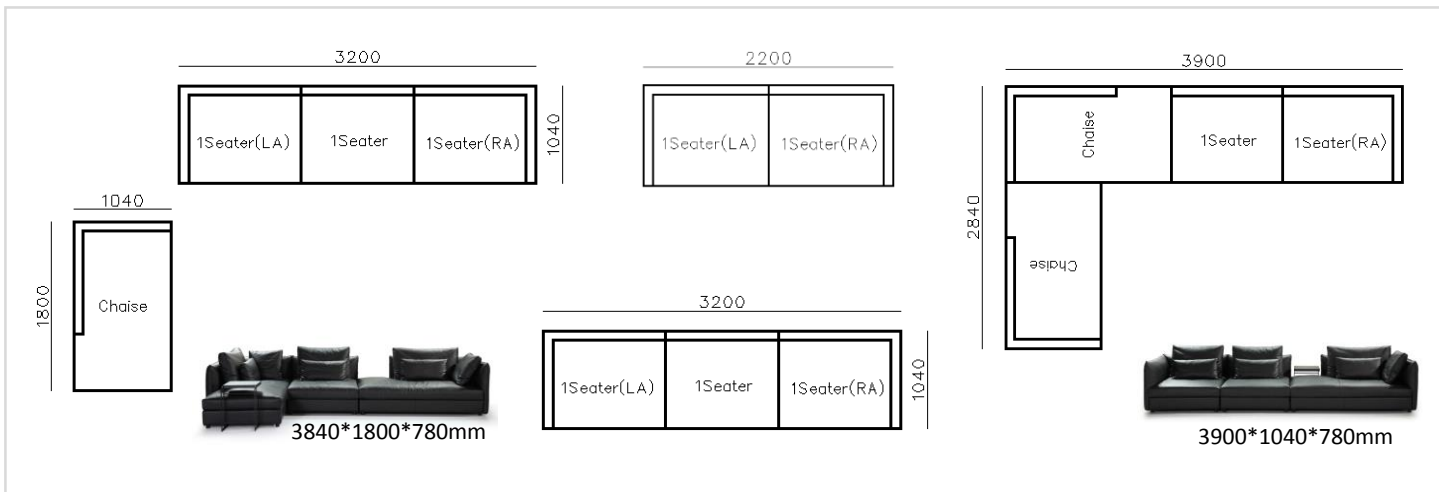

- ✓ EL013-2 SOFA
- ✓ Soft latex and feather seating
- ✓ Modern modular design

Image for reference only, sample leather discontinued