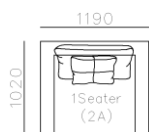

- ✓ S1508-2 SOFA
- ✓ Flexible combination
- ✓ 3+2+1+1 or sectional