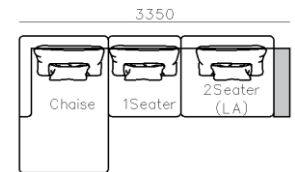

- ✓ B21S-1015 SOFA
- ✓ Adjustable backrest original design BMS
- ✓ New arrival