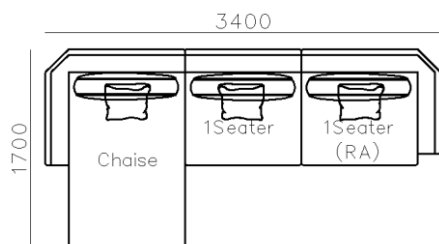

✓S972-3

✓Genuine leather Couch

✓Outward arm and back design

Image for reference only, sample leather discontinued