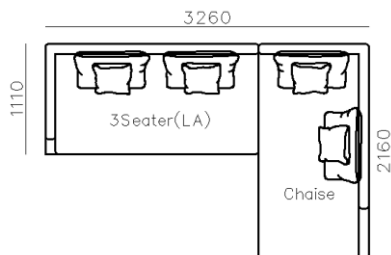

- ✓ S01016 SOFA
- ✓ Soft feather seating

Image for reference only, sample fabric discontinued