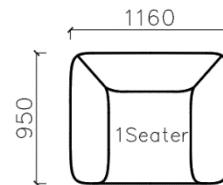

- ✓ B25S-1040
- ✓ Solid ash wood Legs
- ✓ Soft seating comfort