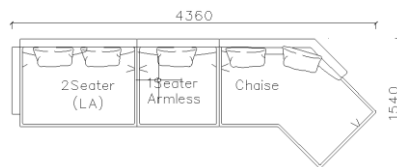

- ✓ B24S-1031 Fabric Sofa
- ✓ Soft feather sofa

4240*1540*740mm

3260*1050*740mm