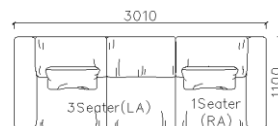

- ✓ B23S-1025
- ✓ Ultra soft feather sofa
- ✓ Skin friendly fabric