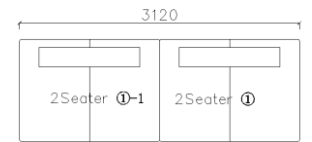

4250*1130*600mm

1600*1130*600mm

- ✓ B24S-1029 Sofa
- ✓ Available in Eco-leather/Fabric
- ✓ Modular Design Concept
- ✓ Free Open design

- ✓ B23S-1026 Eco-leather sofa
- ✓ Modular design
- ✓ Soft seating comfort