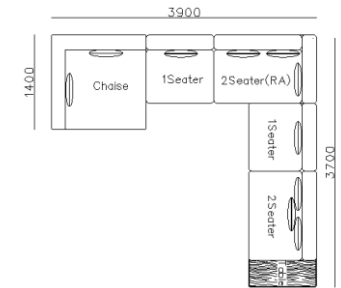

Images for reference only, sample color discontinued