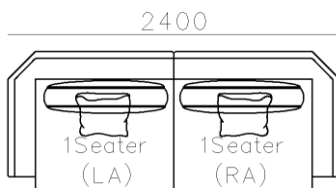

- ✓ S972-5 SOFA
- ✓ Soft feather seating