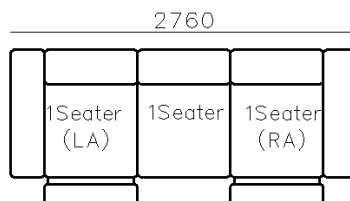

- ✓ S1601-1 SOFA
- ✓ Adjustable headrest
- ✓ One seater with recliner

Image for reference only, sample fabric discontinued