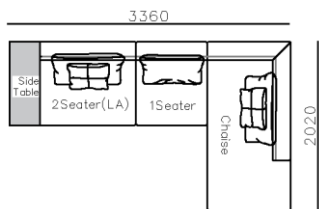

- ✓ B21S-1002
- ✓ Soft seating comfort
- ✓ Two kinds seating available
- ✓ With side table
- ✓ Modular design concept for free arrangement.