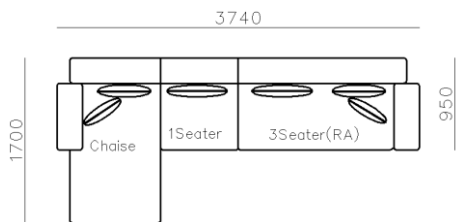

- ✓ S1806 SOFA
- ✓ Fabric sectional
- ✓ Modular design