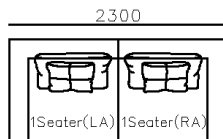

- ✓ S1605B SOFA
- ✓ Adjustable backrest
- ✓ Soft feather and memory foam seating comfort