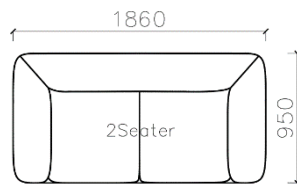

- ✓ B25S-1040
- ✓ Solid ash wood Legs
- ✓ Soft seating comfort