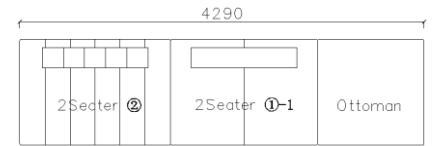

- ✓ B24S-1029 Sofa
- ✓ Available in Eco-leather/Fabric
- ✓ Modular Design Concept
- ✓ Free Open design

4250*1130*600mm

1600*1130*600mm