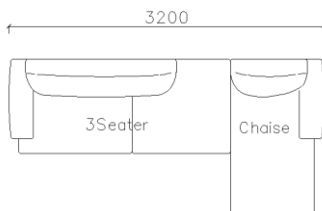

- ✓ B23S-1033 Fabric Sofa
- ✓ Multi-configuration