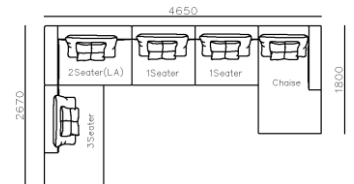

- ✓ B21S-1001 SOFA
- ✓ Leisure big fabric sectional
- ✓ Modern modular design