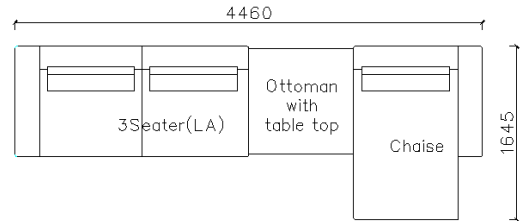

- ✓ L24S-A024 Full Leather Sofa
- ✓ Multi-configuration