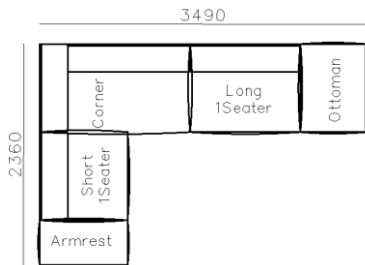

- ✓ S986-1 SOFA
- ✓ Adjustable backrest
- ✓ Modern modular design
- ✓ Flexible fabric couch

Image for reference only, sample fabric discontinued