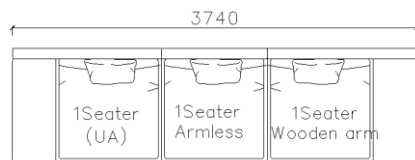

- ✓ B24S-1031 Fabric Sofa
- ✓ Soft feather sofa

4240*1540*740mm

3260*1050*740mm

- ✓ B24S-1031 Fabric Sofa
- ✓ Soft feather sofa

- ✓ B23S-1023
- ✓ Strong Geographic Lines

3800*1880*610mm

3240*1090*610mm

- ✓ B23S-1024-1
- ✓ Easy Clean Fabric