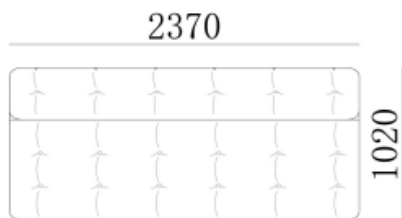

- ✓ B21S-1012 SOFA
- ✓ Ultra Soft feather seating