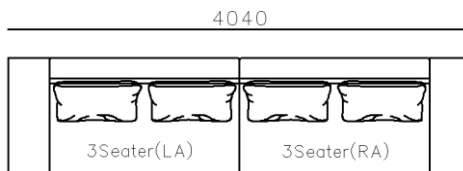

- ✓ S1702B
- ✓ 2 Types of arm available.
- ✓ Top notch stitching
- ✓ Strong geometric features

Image for reference only, Brown fabric discontinued

- ✓ S2002
- ✓ Soft seating comfort
- ✓ Metal structure

- ✓ B21S-1002
- ✓ Soft seating comfort
- ✓ Two kinds seating available
- ✓ With side table
- ✓ Modular design concept for free arrangement.

- ✓ B21S-1002
- ✓ Soft seating comfort
- ✓ Two kinds seating available
- ✓ With side table
- ✓ Modular design concept for free arrangement.

- ✓ S1508-2 SOFA
- ✓ Flexible combination
- ✓ 3+2+1+1 or sectional