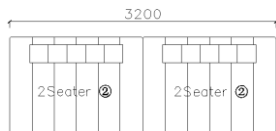

4250*1130*600mm

1600*1130*600mm

- ✓ B24S-1029 Sofa
- ✓ Available in Eco-leather/Fabric
- ✓ Modular Design Concept
- ✓ Free Open design

- ✓ B23S-1026 Eco-leather sofa
- ✓ Modular design
- ✓ Soft seating comfort