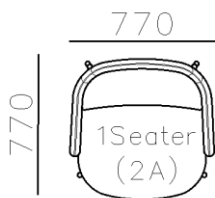

- ✓ S2008 SOFA
- ✓ Microfiber leather match with fabric
- ✓ Soft seating comfort