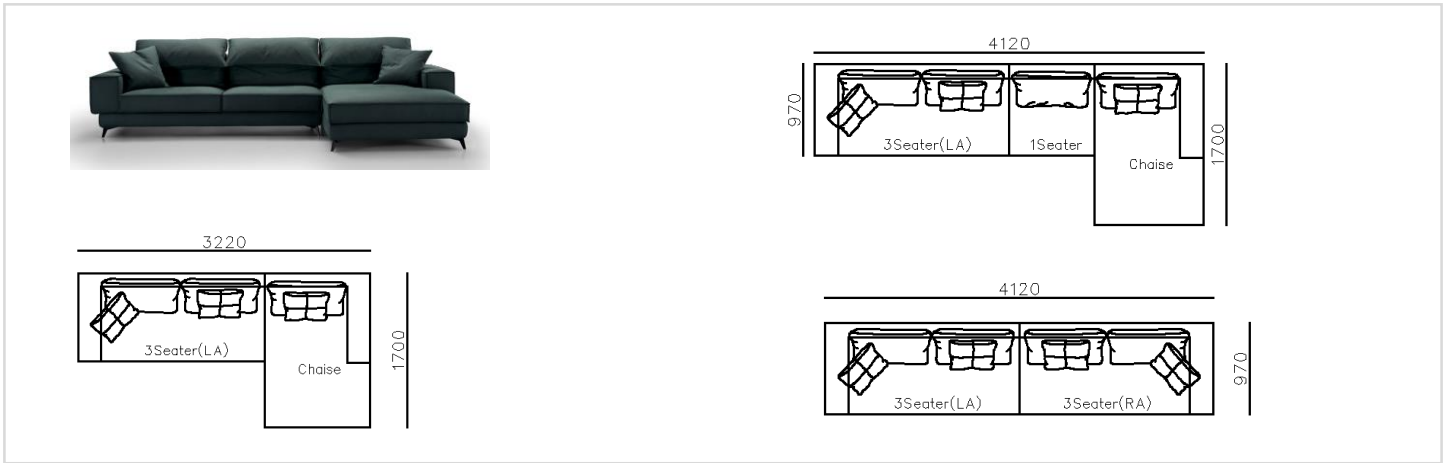

- ✓ S1802 SOFA
- ✓ Multi ways support from special design back cushion

Image for reference only, sample fabric discontinued