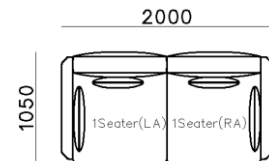

- ✓ B21S-1016 SOFA
- ✓ Original design BMS
- ✓ New arrival this March