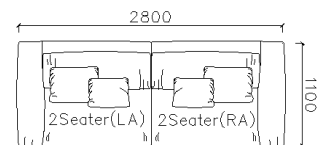

- ✓ B23S-1024-1
- ✓ Easy Clean Fabric