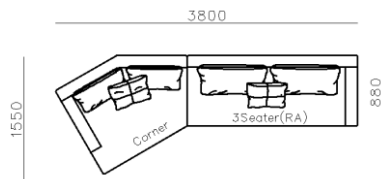

- ✓ S2012 SOFA
- ✓ High back support