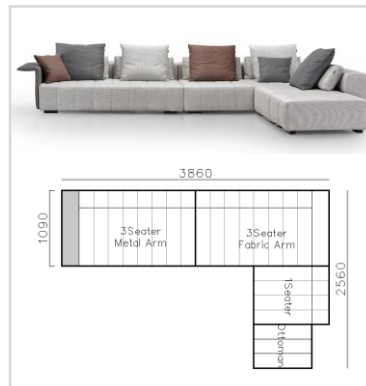

- ✓ S1702B
- ✓ 2 Types of arm available.
- ✓ Top notch stitching
- ✓ Strong geometric features

Image for reference only, Brown fabric discontinued