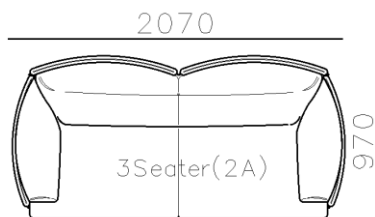

- ✓ S2007 SOFA
- ✓ Metal structure
- ✓ Microfiber leather match with fabric
- ✓ **MOQ: 10pcs per configuration**