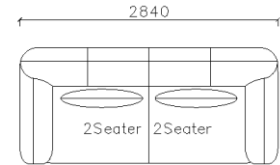

- ✓ B23S-1035
- ✓ Thick and comfortable