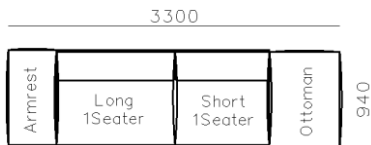

- ✓ S986-1 SOFA
- ✓ Adjustable backrest
- ✓ Modern modular design
- ✓ Flexible fabric couch

Image for reference only, sample fabric discontinued