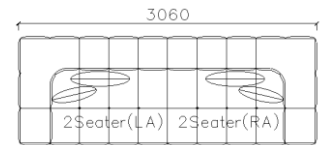

- ✓ B24S-1032 Full Leather
- ✓ Beautiful Block Designs