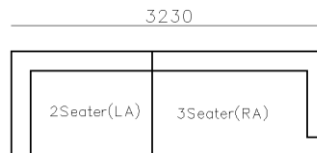

- ✓ S1502E-2
- ✓ Nubuck fabric sofa
- ✓ Soft seating comfort
- ✓ Strong and comfortable backrest support
- ✓ 2 arm designs