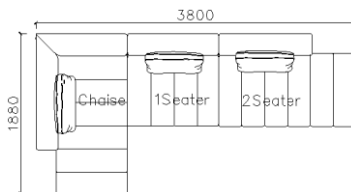

- ✓ B24S-1031 Fabric Sofa
- ✓ Soft feather sofa

4240*1540*740mm

3260*1050*740mm

- ✓ B24S-1031 Fabric Sofa
- ✓ Soft feather sofa

- ✓ B23S-1023
- ✓ Strong Geographic Lines

3800*1880*610mm

3240*1090*610mm

- ✓ B23S-1024-1
- ✓ Easy Clean Fabric