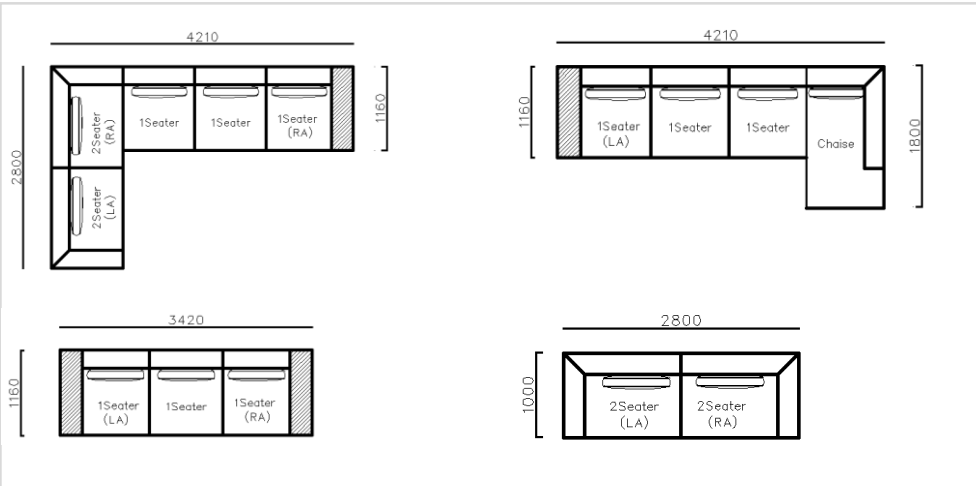

- ✓ S1901-1
- ✓ Fabric feather sofa with wooden armrest.
- ✓ Adjustable seat depth.
- ✓ Modular design concept for multiple layout.