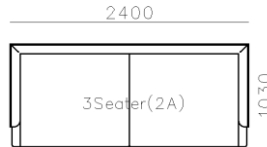

- ✓ S956 SOFA
- ✓ Fabric sofa with soft seating comfort

Image for reference only, sample fabric discontinued