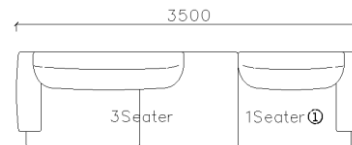

- ✓ B23S-1033 Fabric Sofa
- ✓ Multi-configuration