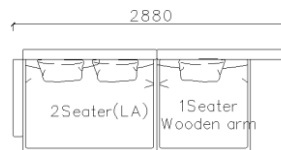

- ✓ B24S-1031 Fabric Sofa
- ✓ Soft feather sofa