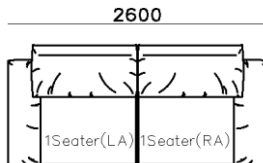

- ✓ B21S-1010 SOFA
- ✓ Soft feather filling 4-seater