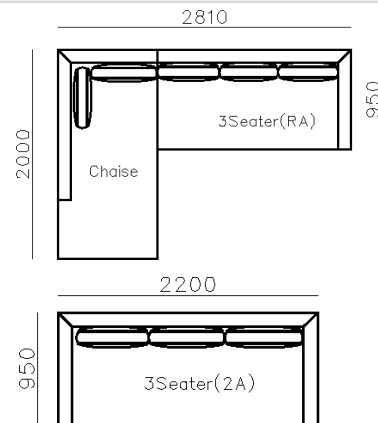

- ✓ S00816/B SOFA
- ✓ Soft memory foam seating