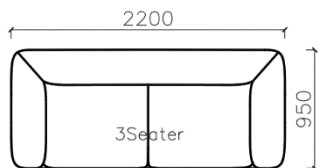

- ✓ B25S-1040
- ✓ Solid ash wood Legs
- ✓ Soft seating comfort