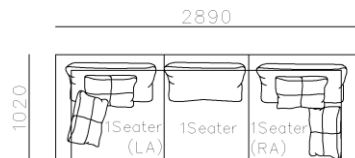

- ✓ S1508-2 SOFA
- ✓ Flexible combination
- ✓ 3+2+1+1 or sectional