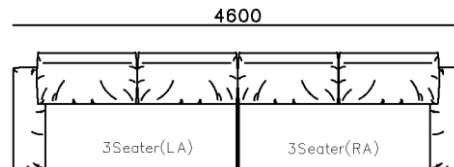

- ✓ B21S-1010 SOFA
- ✓ Soft feather filling 4-seater