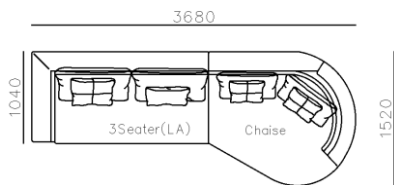

- ✓ S2013 SOFA
- ✓ Semi-round chaise design