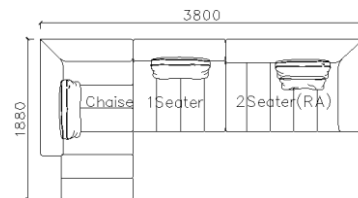

4250*1130*600mm

1600*1130*600mm

- ✓ B24S-1029 Sofa
- ✓ Available in Eco-leather/Fabric
- ✓ Modular Design Concept
- ✓ Free Open design

- ✓ B23S-1026 Eco-leather sofa
- ✓ Modular design
- ✓ Soft seating comfort

- ✓ B24S-1031 Fabric Sofa
- ✓ Soft feather sofa

4240*1540*740mm

3260*1050*740mm

- ✓ B24S-1031 Fabric Sofa
- ✓ Soft feather sofa

- ✓ B23S-1023
- ✓ Strong Geographic Lines

3800*1880*610mm

3240*1090*610mm

- ✓ B23S-1024-1
- ✓ Easy Clean Fabric