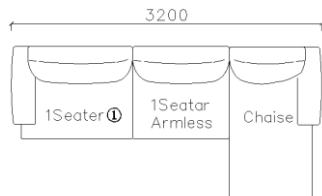

- ✓ B23S-1033 Fabric Sofa
- ✓ Multi-configuration