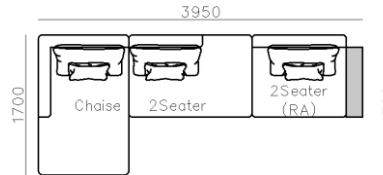

- ✓ B21S-1015 SOFA
- ✓ Adjustable backrest original design BMS
- ✓ New arrival