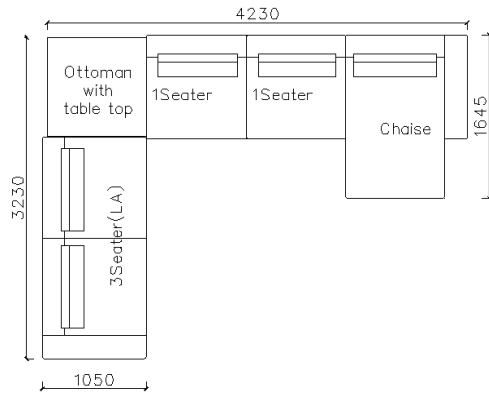

- ✓ L24S-A024 Full Leather Sofa
- ✓ Multi-configuration