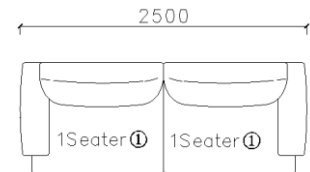

- ✓ B23S-1033 Fabric Sofa
- ✓ Multi-configuration