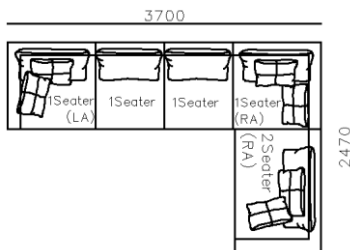

- ✓ S1508-2 SOFA
- ✓ Flexible combination
- ✓ 3+2+1+1 or sectional