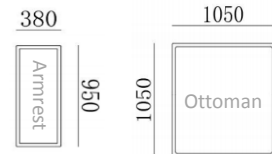

- ✓ B24S-1031 Fabric Sofa
- ✓ Soft feather sofa

4240*1540*740mm

3260*1050*740mm

- ✓ B24S-1031 Fabric Sofa
- ✓ Soft feather sofa

- ✓ B23S-1023
- ✓ Strong Geographic Lines

3800*1880*610mm

3240*1090*610mm

- ✓ B23S-1024-1
- ✓ Easy Clean Fabric