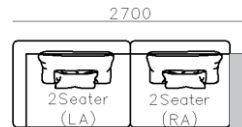

- ✓ B21S-1015 SOFA
- ✓ Adjustable backrest original design BMS
- ✓ New arrival