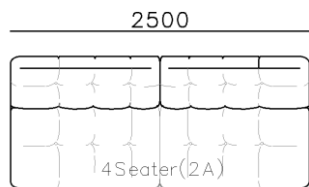

- ✓ B21S-1011 SOFA
- ✓ Ultra Soft feather seating