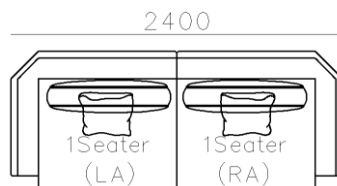

✓S972-3

✓Genuine leather Couch

✓Outward arm and back design

Image for reference only, sample leather discontinued