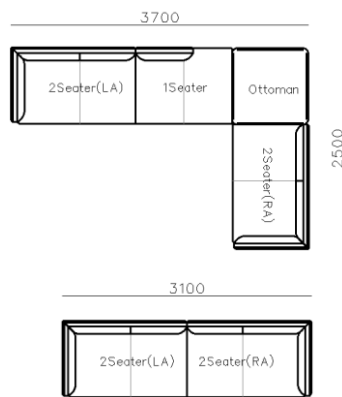

- ✓ S2004
- ✓ Pretty soft feather seating
- ✓ Genuine leather match with fabric
- ✓ Modular design

Image for reference only, sample fabric discontinued