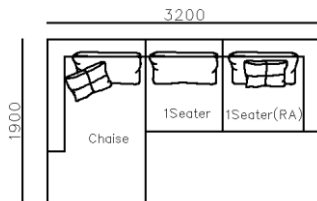

- ✓ S1605B SOFA
- ✓ Adjustable backrest
- ✓ Soft feather and memory foam seating comfort