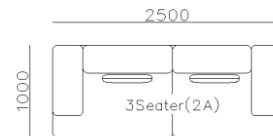

Images for reference only, sample color discontinued