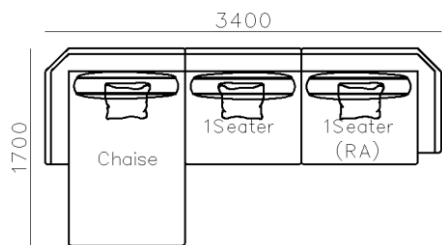

- ✓ S972-5 SOFA
- ✓ Soft feather seating