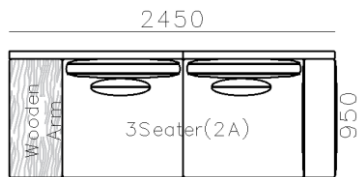

- ✓ S1706B SOFA
- ✓ Metal structure cover with Black microfiber leather.
- ✓ Wood storage arm and upholstery arm
- ✓ Soft feather seating comfort.