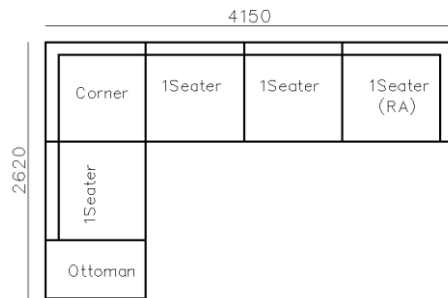

- ✓ S1606B SOFA
- ✓ Elastic soft seating comfort
- ✓ Modular design
- ✓ Metal structure