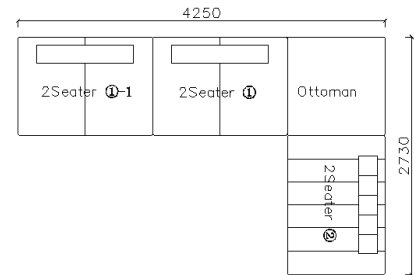

4250*1130*600mm

1600*1130*600mm

- ✓ B24S-1029 Sofa
- ✓ Available in Eco-leather/Fabric
- ✓ Modular Design Concept
- ✓ Free Open design

- ✓ B23S-1026 Eco-leather sofa
- ✓ Modular design
- ✓ Soft seating comfort