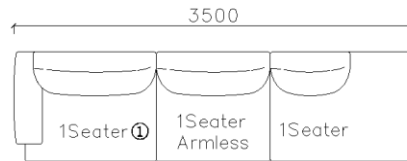

- ✓ B23S-1033 Fabric Sofa
- ✓ Multi-configuration