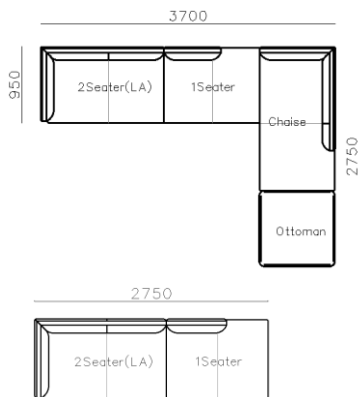

- ✓ S2004
- ✓ Pretty soft feather seating
- ✓ Genuine leather match with fabric
- ✓ Modular design

Image for reference only, sample fabric discontinued