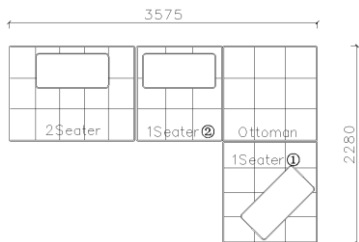

- ✓ B23S-1039 Leather Sofa
- ✓ Removable Backrest