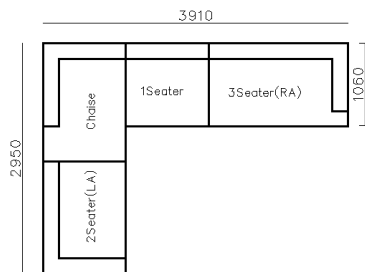

- ✓ B23S-1013B Fabric
- ✓ B23S-1013B-1 Full Leather

3890*1500*640mm

2860*1090*640mm

- ✓ S1502E-1
- ✓ Thick genuine leather cover
- ✓ Modern modular design
- ✓ Free arrangement

Image for reference only, sample leather discontinued