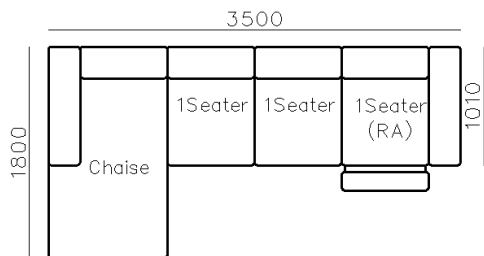

- ✓ S1601-1 SOFA
- ✓ Adjustable headrest
- ✓ One seater with recliner

Image for reference only, sample fabric discontinued