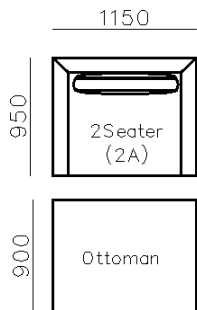

- ✓ S00816/B SOFA
- ✓ Soft memory foam seating