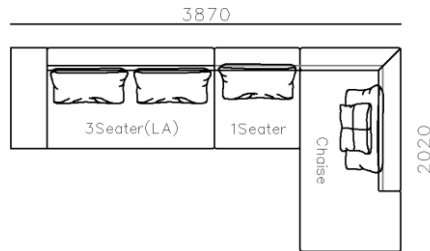

- ✓ S1702B
- ✓ 2 Types of arm available.
- ✓ Top notch stitching
- ✓ Strong geometric features

Image for reference only, Brown fabric discontinued

- ✓ S2002
- ✓ Soft seating comfort
- ✓ Metal structure

- ✓ B21S-1002
- ✓ Soft seating comfort
- ✓ Two kinds seating available
- ✓ With side table
- ✓ Modular design concept for free arrangement.

- ✓ B21S-1002
- ✓ Soft seating comfort
- ✓ Two kinds seating available
- ✓ With side table
- ✓ Modular design concept for free arrangement.

- ✓ S1508-2 SOFA
- ✓ Flexible combination
- ✓ 3+2+1+1 or sectional