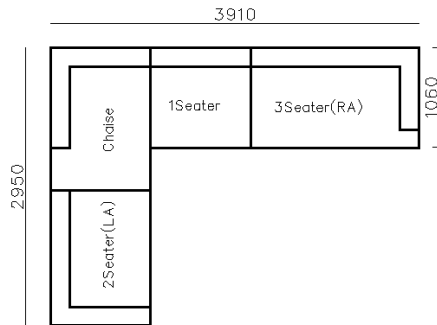

- ✓ S1502E-2
- ✓ Nubuck fabric sofa
- ✓ Soft seating comfort
- ✓ Strong and comfortable backrest support
- ✓ 2 arm designs