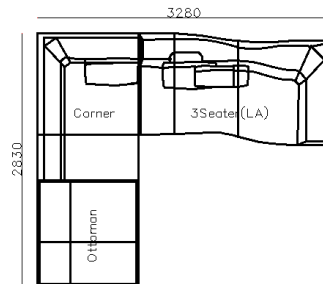

- ✓ S959 SOFA
- ✓ Modular fabric sofa
- ✓ With nice stitching decoration

Image for reference only, sample fabric discontinued