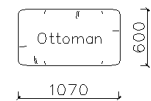

- ✓ B23S-1025
- ✓ Ultra soft feather sofa
- ✓ Skin friendly fabric