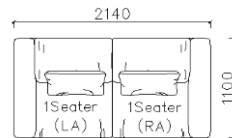

- ✓ B23S-1025
- ✓ Ultra soft feather sofa
- ✓ Skin friendly fabric