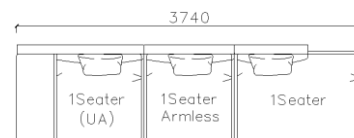

- ✓ B24S-1031 Fabric Sofa
- ✓ Soft feather sofa

4240*1540*740mm

3260*1050*740mm