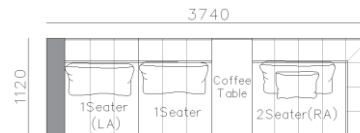

- ✓ **B21S-1004PB**
- ✓ Leather and fabric sofa
- ✓ 2 types of seating system
- ✓ Extra soft seating experience

Image for reference only, sample leather discontinued

Y