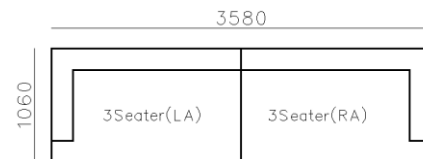

- ✓ B23S-1013B Fabric
- ✓ B23S-1013B-1 Full Leather

3890*1500*640mm

2860*1090*640mm

- ✓ S1502E-1
- ✓ Thick genuine leather cover
- ✓ Modern modular design
- ✓ Free arrangement

Image for reference only, sample leather discontinued