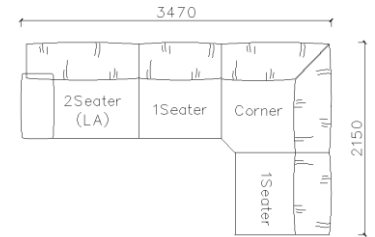

- ✓ B24S-1030 Full Leather
- ✓ Superior comfortable seating, backrest and armrest