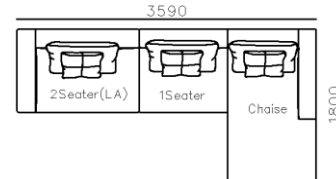

- ✓ B21S-1001 SOFA
- ✓ Leisure big fabric sectional
- ✓ Modern modular design