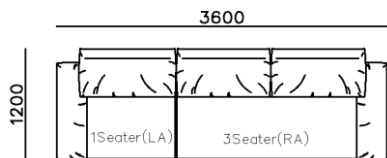

- ✓ B21S-1010 SOFA
- ✓ Soft feather filling 4-seater