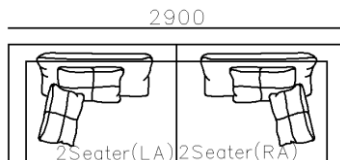

- ✓ S1508-2 SOFA
- ✓ Flexible combination
- ✓ 3+2+1+1 or sectional