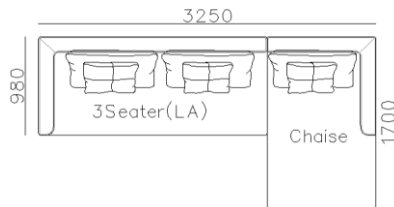

Images for reference only, sample color discontinued