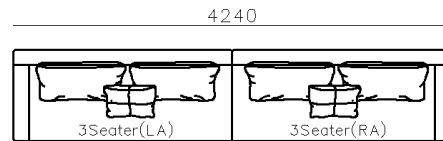

- ✓ S2012 SOFA
- ✓ High back support