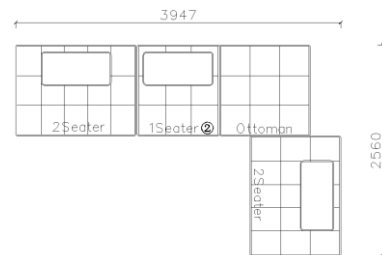

- ✓ B23S-1039 Leather Sofa
- ✓ Removable Backrest