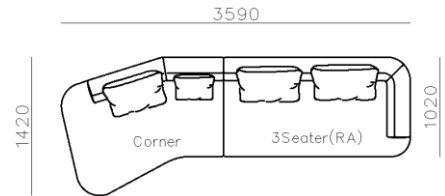

- ✓ B21S-1006 SOFA
- ✓ Fabric sofa with curved chaise
- ✓ Bronze color metal decorated