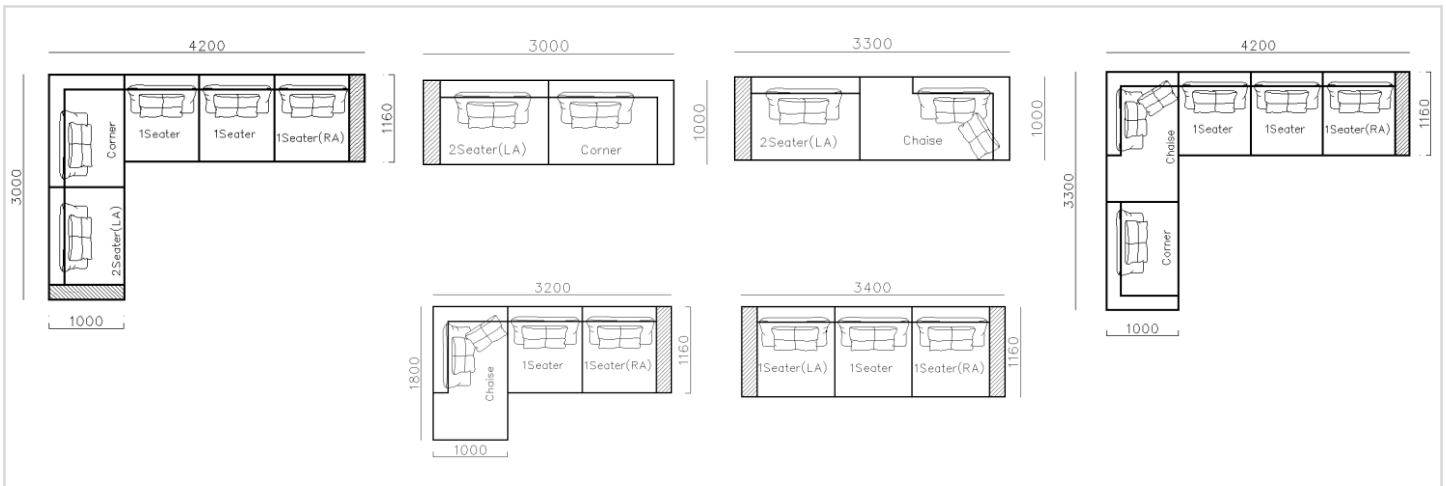

- ✓ S1608-1
- ✓ Fabric feather sofa with wooden armrests.
- ✓ Upholstery armrest or wooden armrest available.
- ✓ Modular design concept for multiple layout.