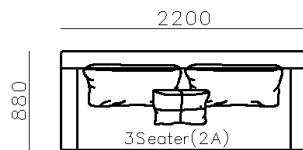

- ✓ S2012 SOFA
- ✓ High back support