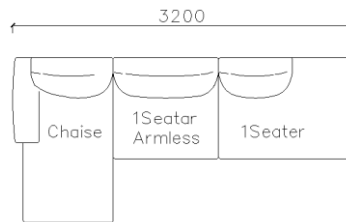

- ✓ B23S-1033 Fabric Sofa
- ✓ Multi-configuration