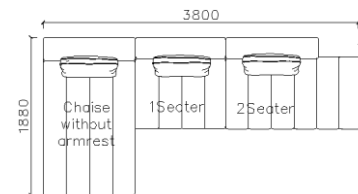

- ✓ B24S-1031 Fabric Sofa
- ✓ Soft feather sofa

4240*1540*740mm

3260*1050*740mm

- ✓ B24S-1031 Fabric Sofa
- ✓ Soft feather sofa

- ✓ B23S-1023
- ✓ Strong Geographic Lines

3800*1880*610mm

3240*1090*610mm

- ✓ B23S-1024-1
- ✓ Easy Clean Fabric