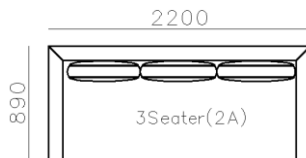

- ✓ S00816/B SOFA
- ✓ Soft memory foam seating