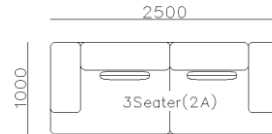

Images for reference only, sample color discontinued