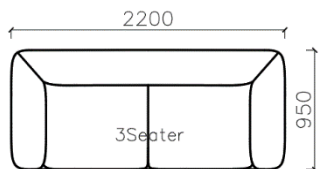

- ✓ B25S-1040
- ✓ Solid ash wood Legs
- ✓ Soft seating comfort