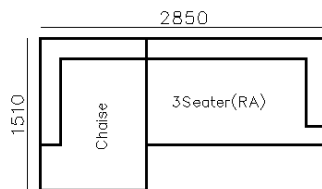

- ✓ B23S-1013B Fabric
- ✓ B23S-1013B-1 Full Leather

3890*1500*640mm

2860*1090*640mm

- ✓ S1502E-1
- ✓ Thick genuine leather cover
- ✓ Modern modular design
- ✓ Free arrangement

Image for reference only, sample leather discontinued