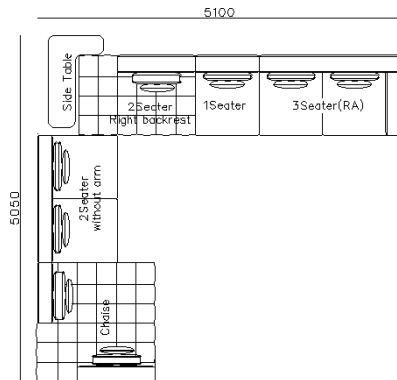

- ✓ L23S-A014 Full Leather Sofa
- ✓ Reconfigurable for different Spaces

- ✓ BL2110
- ✓ Full Nubuck Leather Sofa
- ✓ Luxurious Golden Metal Leg

- ✓ L23S-A010G+H
- ✓ Sectional Full Leather Sofa
- ✓ 2 Seating System Designs
- ✓ Re-configurable Modules
- ✓ Large Chaise Bed