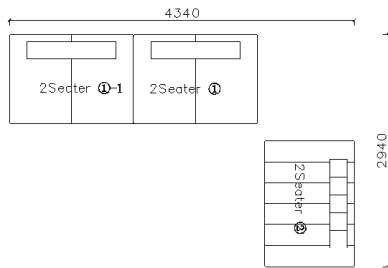

4250*1130*600mm

1600*1130*600mm

- ✓ B24S-1029 Sofa
- ✓ Available in Eco-leather/Fabric
- ✓ Modular Design Concept
- ✓ Free Open design

- ✓ B23S-1026 Eco-leather sofa
- ✓ Modular design
- ✓ Soft seating comfort