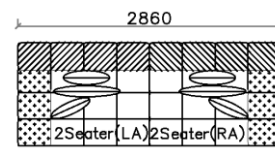

- ✓ B23S-1013B Fabric
- ✓ B23S-1013B-1 Full Leather

3890*1500*640mm

2860*1090*640mm