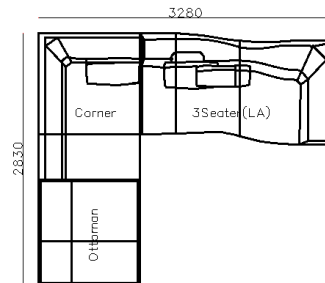

- ✓ S959 SOFA
- ✓ Modular fabric sofa
- ✓ With nice stitching decoration

Image for reference only, sample fabric discontinued