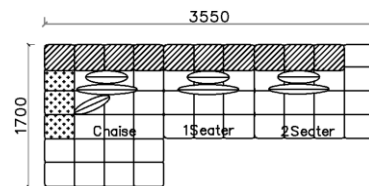

2860*1090*640mm