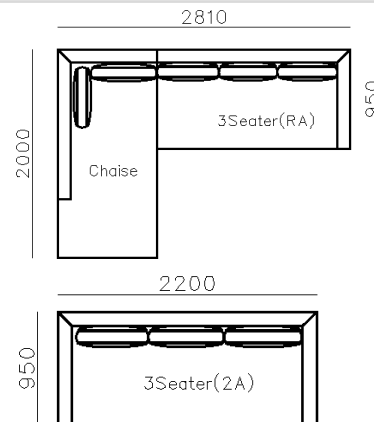

- ✓ S00816/B SOFA
- ✓ Soft memory foam seating