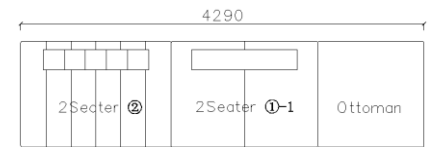

- ✓ B24S-1029 Sofa
- ✓ Available in Eco-leather/Fabric
- ✓ Modular Design Concept
- ✓ Free Open design

4250*1130*600mm

1600*1130*600mm