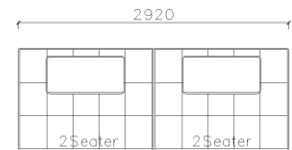

- ✓ B23S-1039 Leather Sofa
- ✓ Removable Backrest