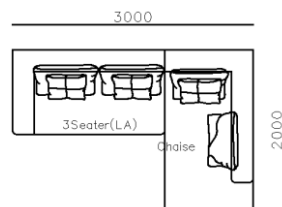

- ✓ S1518-2 SOFA
- ✓ Adjustable backrest
- ✓ Soft memory foam seating