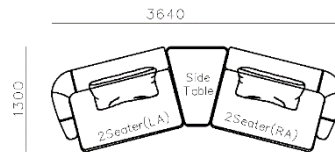

- ✓ B21S-1014 SOFA
- ✓ Curved shape big sectional