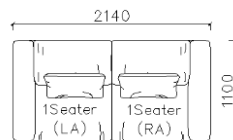

- ✓ B23S-1025
- ✓ Ultra soft feather sofa
- ✓ Skin friendly fabric