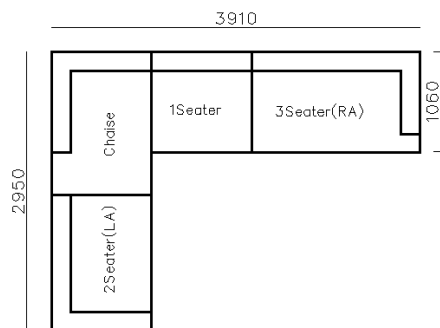

- ✓ S1502E-2
- ✓ Nubuck fabric sofa
- ✓ Soft seating comfort
- ✓ Strong and comfortable backrest support
- ✓ 2 arm designs