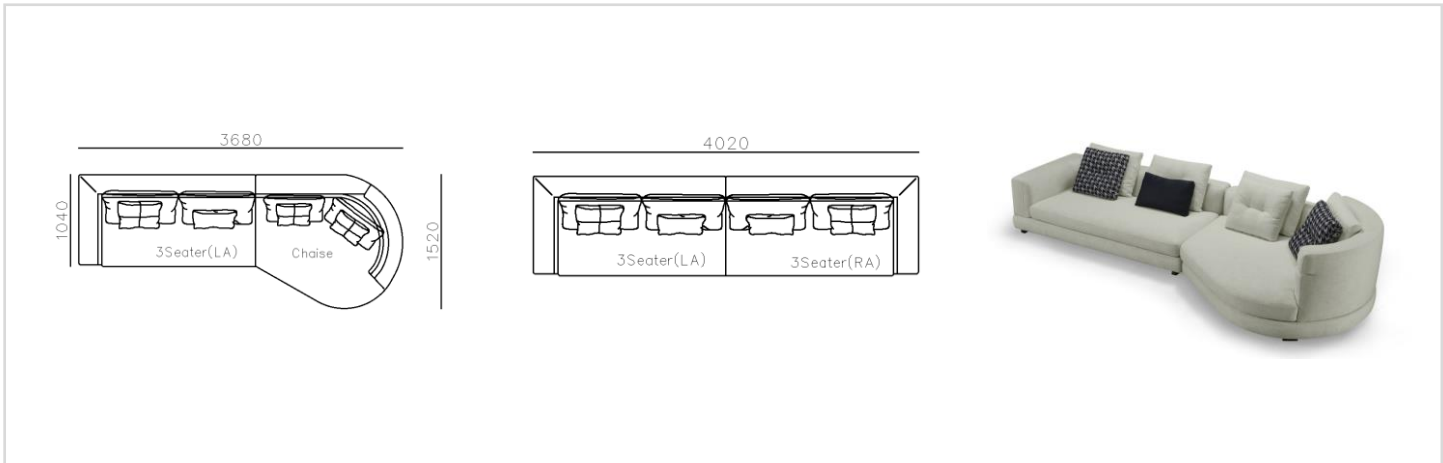

4250*1130*600mm

1600*1130*600mm

- ✓ B24S-1029 Sofa
- ✓ Available in Eco-leather/Fabric
- ✓ Modular Design Concept
- ✓ Free Open design

- ✓ B23S-1026 Eco-leather sofa
- ✓ Modular design
- ✓ Soft seating comfort

- ✓ B21S-1010 SOFA
- ✓ Soft feather filling 4-seater

- ✓ B21S-1011 SOFA
- ✓ Ultra Soft feather seating

1100

- ✓ B21S-1012 SOFA
- ✓ Ultra Soft feather seating

- ✓ S2013 SOFA
- ✓ Semi-round chaise design

- ✓ S1802 SOFA
- ✓ Multi ways support from special design back cushion