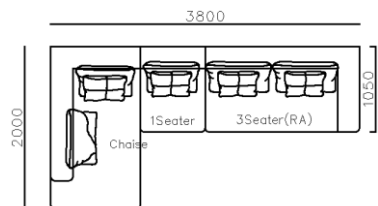

- ✓ S1518-2 SOFA
- ✓ Adjustable backrest
- ✓ Soft memory foam seating