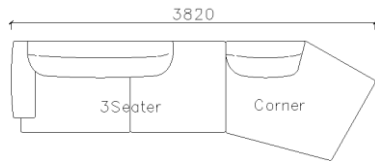

- ✓ B23S-1033 Fabric Sofa
- ✓ Multi-configuration