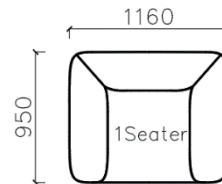

- ✓ B25S-1040
- ✓ Solid ash wood Legs
- ✓ Soft seating comfort