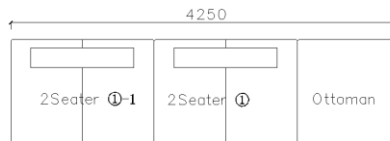

4250*1130*600mm

1600*1130*600mm

- ✓ B24S-1029 Sofa
- ✓ Available in Eco-leather/Fabric
- ✓ Modular Design Concept
- ✓ Free Open design

- ✓ B23S-1026 Eco-leather sofa
- ✓ Modular design
- ✓ Soft seating comfort