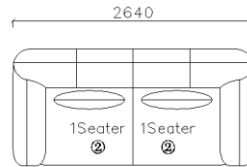

- ✓ B23S-1035
- ✓ Thick and comfortable