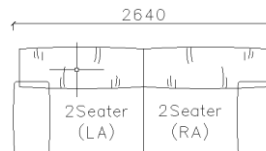

- ✓ B23S-1013B Fabric
- ✓ B23S-1013B-1 Full Leather

3890*1500*640mm

2860*1090*640mm

- ✓ S1502E-1
- ✓ Thick genuine leather cover
- ✓ Modern modular design
- ✓ Free arrangement

Image for reference only, sample leather discontinued