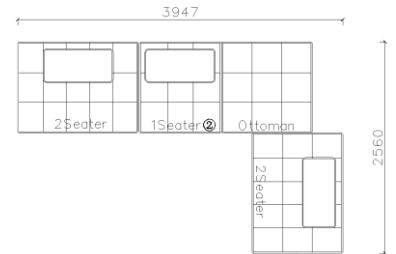

- ✓ B23S-1039 Leather Sofa
- ✓ Removable Backrest