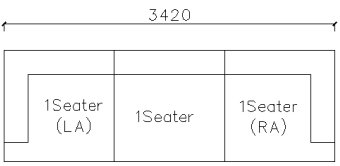

- ✓ B23S-1034 Fabric Sofa
- ✓ Modular Design