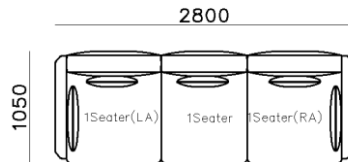

- ✓ B21S-1016 SOFA
- ✓ Original design BMS
- ✓ New arrival this March