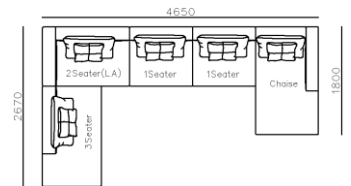

- ✓ B21S-1001 SOFA
- ✓ Leisure big fabric sectional
- ✓ Modern modular design