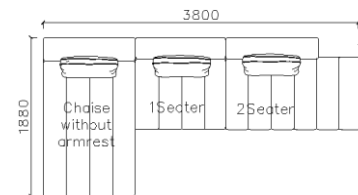

- ✓ B24S-1031 Fabric Sofa
- ✓ Soft feather sofa

4240*1540*740mm

3260*1050*740mm

- ✓ B24S-1031 Fabric Sofa
- ✓ Soft feather sofa

- ✓ B23S-1023
- ✓ Strong Geographic Lines

3800*1880*610mm

3240*1090*610mm

- ✓ B23S-1024-1
- ✓ Easy Clean Fabric