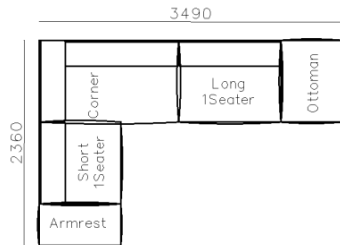

- ✓ S986-3 Full Leather
- ✓ Adjustable backrest
- ✓ Modular Design Concept