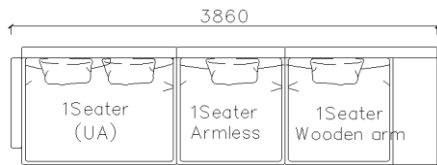

- ✓ B24S-1031 Fabric Sofa
- ✓ Soft feather sofa

4240*1540*740mm

3260*1050*740mm

- ✓ B24S-1031 Fabric Sofa
- ✓ Soft feather sofa

- ✓ B23S-1023
- ✓ Strong Geographic Lines

3800*1880*610mm

3240*1090*610mm

- ✓ B23S-1024-1
- ✓ Easy Clean Fabric