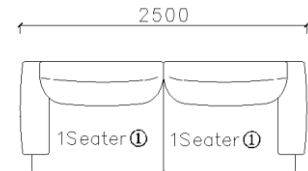

- ✓ B23S-1033 Fabric Sofa
- ✓ Multi-configuration