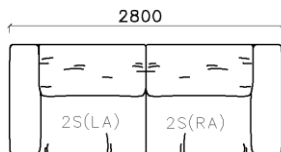

- ✓ B24S-1027 Fabric Sofa
- ✓ B24S-1027 Full Leather Sofa
- ✓ Adjustable backrest/armrest

4430**1600*(730/820)

2800*1100*(730/820)

- ✓ B24S-1029 Sofa
- ✓ Available in Eco-leather/Fabric
- ✓ Modular Design Concept
- ✓ Free Open design