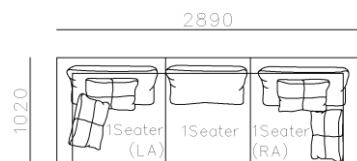

- ✓ S1702B
- ✓ 2 Types of arm available.
- ✓ Top notch stitching
- ✓ Strong geometric features

Image for reference only, Brown fabric discontinued

- ✓ S2002
- ✓ Soft seating comfort
- ✓ Metal structure

- ✓ B21S-1002
- ✓ Soft seating comfort
- ✓ Two kinds seating available
- ✓ With side table
- ✓ Modular design concept for free arrangement.

- ✓ B21S-1002
- ✓ Soft seating comfort
- ✓ Two kinds seating available
- ✓ With side table
- ✓ Modular design concept for free arrangement.

- ✓ S1508-2 SOFA
- ✓ Flexible combination
- ✓ 3+2+1+1 or sectional