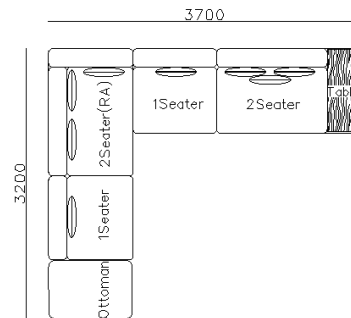

Images for reference only, sample color discontinued