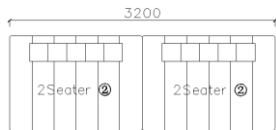

4250*1130*600mm

1600*1130*600mm

- ✓ B24S-1029 Sofa
- ✓ Available in Eco-leather/Fabric
- ✓ Modular Design Concept
- ✓ Free Open design

- ✓ B23S-1026 Eco-leather sofa
- ✓ Modular design
- ✓ Soft seating comfort