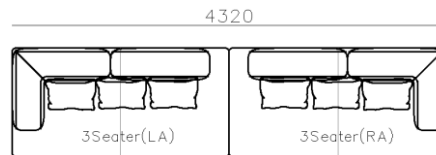

- ✓ B21S-1005 SOFA
- ✓ Nubuck fabric sofa
- ✓ Modular for free arrangement
- ✓ Anti-slip / Movable backrest
- ✓ Special sewing work