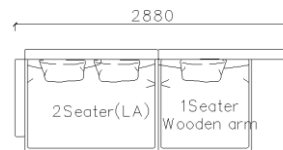

- ✓ B24S-1031 Fabric Sofa
- ✓ Soft feather sofa