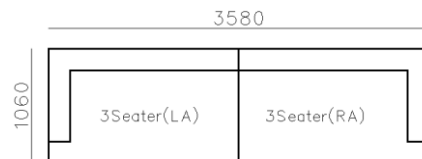

- ✓ B23S-1013B Fabric
- ✓ B23S-1013B-1 Full Leather

3890*1500*640mm

2860*1090*640mm

- ✓ S1502E-1
- ✓ Thick genuine leather cover
- ✓ Modern modular design
- ✓ Free arrangement

Image for reference only, sample leather discontinued