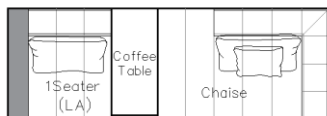

3570

4400

4280

3280

4170

- ✓ B21S-1008 SOFA
- ✓ Microfiber leather base and Fabric
- ✓ Flexible combination
- ✓ Metal armrest
- ✓ Round big chaise bed

- ✓ B21S-1008 SOFA
- ✓ Microfiber leather base and Fabric, Hidden Legs
- ✓ Wide space chaise bed
- ✓ Thick Metal arm cover with microfiber leather