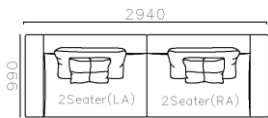

- ✓ B21S-1001 SOFA
- ✓ Leisure big fabric sectional
- ✓ Modern modular design