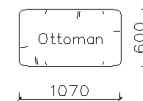

- ✓ B24S-1027 Fabric Sofa
- ✓ B24S-1027 Full Leather Sofa
- ✓ Adjustable backrest/armrest

4430**1600*(730/820)

2800*1100*(730/820)

- ✓ B24S-1029 Sofa
- ✓ Available in Eco-leather/Fabric
- ✓ Modular Design Concept
- ✓ Free Open design