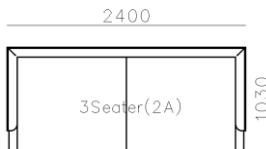

- ✓ S956 SOFA
- ✓ Fabric sofa with soft seating comfort

Image for reference only, sample fabric discontinued