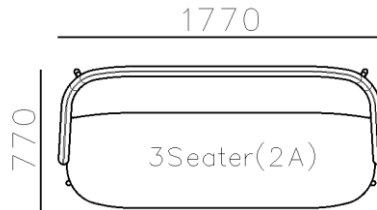

- ✓ S2008 SOFA
- ✓ Microfiber leather match with fabric
- ✓ Soft seating comfort