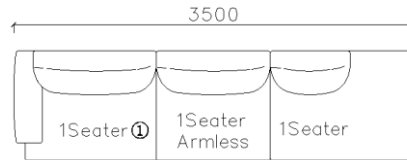

- ✓ B23S-1033 Fabric Sofa
- ✓ Multi-configuration