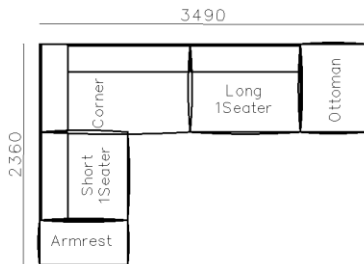

- ✓ S986-1 SOFA
- ✓ Adjustable backrest
- ✓ Modern modular design
- ✓ Flexible fabric couch

Image for reference only, sample fabric discontinued