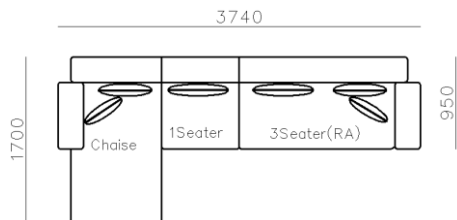

- ✓ S1806 SOFA
- ✓ Fabric sectional
- ✓ Modular design