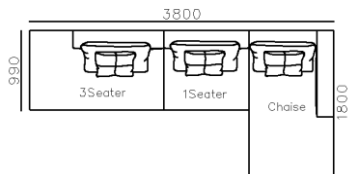

2540

Chaise

1250

- ✓ S2011 SOFA
- ✓ Popular curved design
- ✓ Quality Boucle Fabric

- ✓ B21S-1001 SOFA
- ✓ Leisure big fabric sectional
- ✓ Modern modular design

- ✓ S2010 SOFA
- ✓ Modular design for free arrangement
- ✓ Wood tray in the middle of the sofa