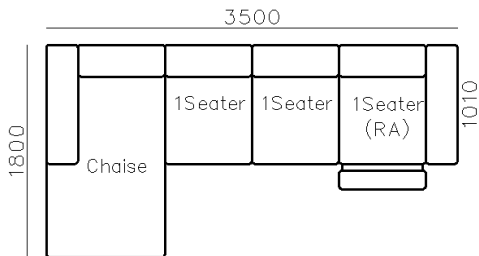

- ✓ S1601-1 SOFA
- ✓ Adjustable headrest
- ✓ One seater with recliner

Image for reference only, sample fabric discontinued