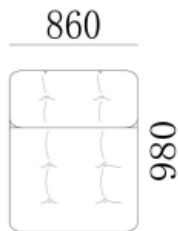

- ✓ B21S-1010 SOFA
- ✓ Soft feather filling 4-seater

- ✓ B21S-1011 SOFA
- ✓ Ultra Soft feather seating

1100

- ✓ B21S-1012 SOFA
- ✓ Ultra Soft feather seating

- ✓ S2013 SOFA
- ✓ Semi-round chaise design

- ✓ S1802 SOFA
- ✓ Multi ways support from special design back cushion