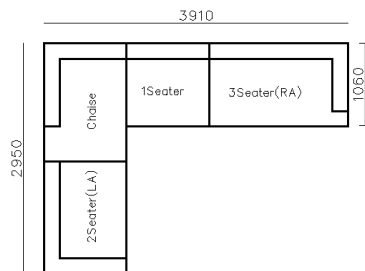

- ✓ B23S-1013B Fabric
- ✓ B23S-1013B-1 Full Leather

3890*1500*640mm

2860*1090*640mm

- ✓ S1502E-1
- ✓ Thick genuine leather cover
- ✓ Modern modular design
- ✓ Free arrangement

Image for reference only, sample leather discontinued