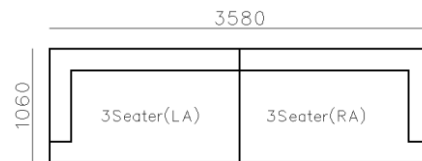

- ✓ S1502E-2
- ✓ Nubuck fabric sofa
- ✓ Soft seating comfort
- ✓ Strong and comfortable backrest support
- ✓ 2 arm designs