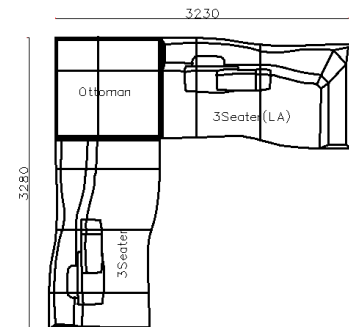

- ✓ S959 SOFA
- ✓ Modular fabric sofa
- ✓ With nice stitching decoration

Image for reference only, sample fabric discontinued