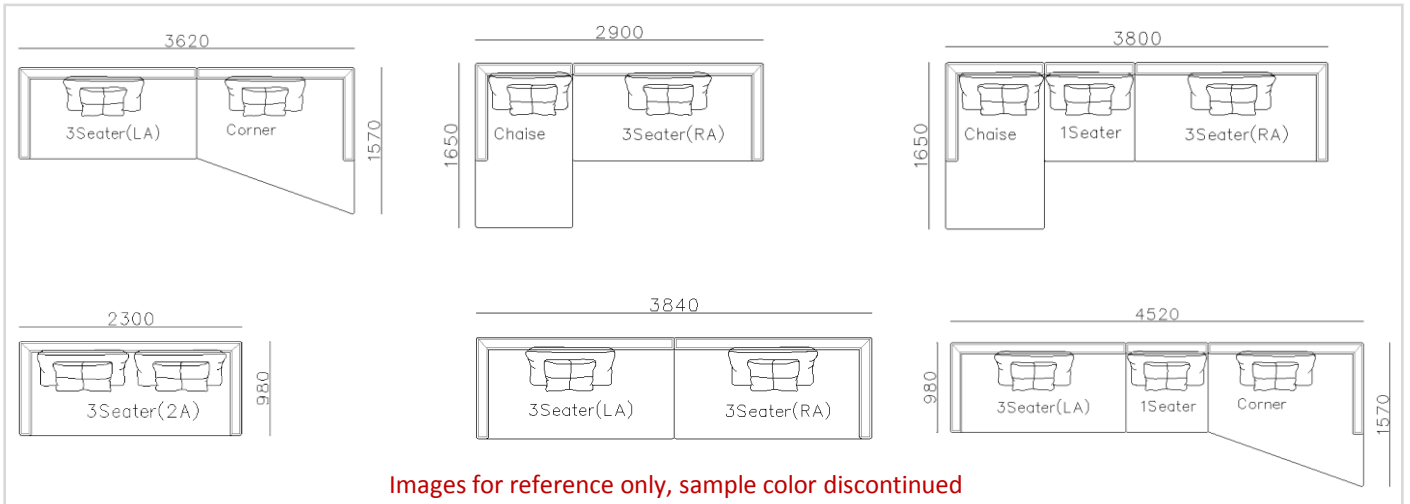

Images for reference only, sample color discontinued