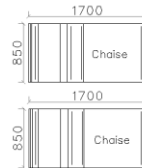

- ✓ L24S-A021 Full Leather Sofa
- ✓ Modular Design With Corner for Extending at both Side.