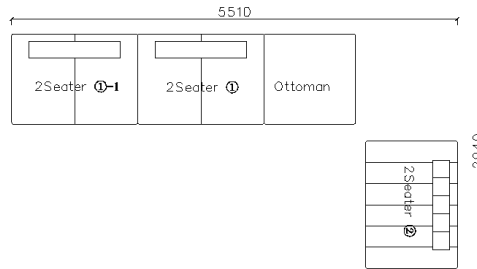

4250*1130*600mm

1600*1130*600mm

- ✓ B24S-1029 Sofa
- ✓ Available in Eco-leather/Fabric
- ✓ Modular Design Concept
- ✓ Free Open design

- ✓ B23S-1026 Eco-leather sofa
- ✓ Modular design
- ✓ Soft seating comfort