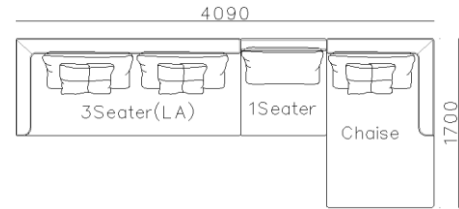

Images for reference only, sample color discontinued