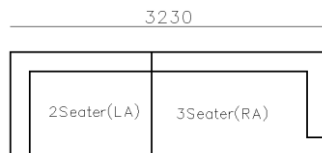

- ✓ B23S-1013B Fabric
- ✓ B23S-1013B-1 Full Leather

3890*1500*640mm

2860*1090*640mm

- ✓ S1502E-1
- ✓ Thick genuine leather cover
- ✓ Modern modular design
- ✓ Free arrangement

Image for reference only, sample leather discontinued