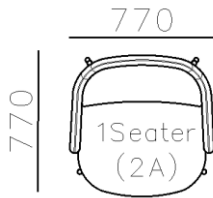

- ✓ S2008 SOFA
- ✓ Microfiber leather match with fabric
- ✓ Soft seating comfort