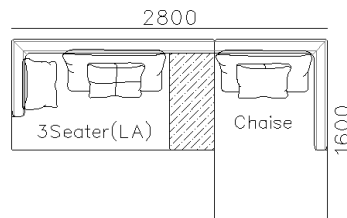

Images for reference only, sample color discontinued