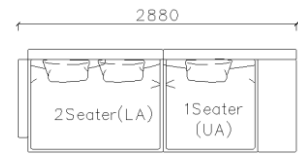

- ✓ B24S-1031 Fabric Sofa
- ✓ Soft feather sofa

4240*1540*740mm

3260*1050*740mm

- ✓ B24S-1031 Fabric Sofa
- ✓ Soft feather sofa

- ✓ B23S-1023
- ✓ Strong Geographic Lines

3800*1880*610mm

3240*1090*610mm

- ✓ B23S-1024-1
- ✓ Easy Clean Fabric