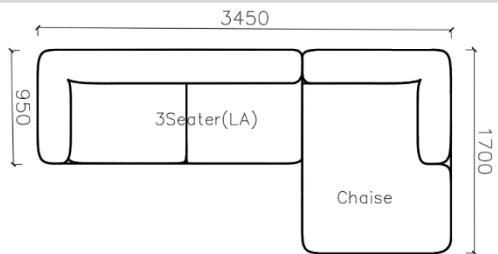

- ✓ B25S-1040
- ✓ Solid ash wood Legs
- ✓ Soft seating comfort