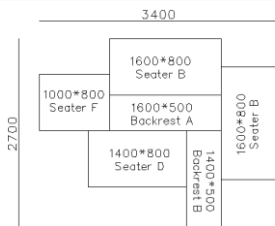

4250*1130*600mm

1600*1130*600mm

- ✓ B24S-1029 Sofa
- ✓ Available in Eco-leather/Fabric
- ✓ Modular Design Concept
- ✓ Free Open design

- ✓ B23S-1026 Eco-leather sofa
- ✓ Modular design
- ✓ Soft seating comfort