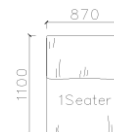

- ✓ B23S-1025
- ✓ Ultra soft feather sofa
- ✓ Skin friendly fabric