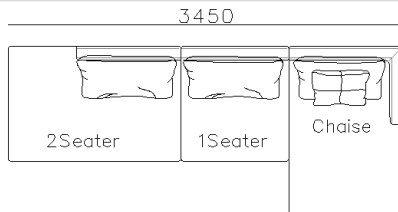

Images for reference only, sample color discontinued