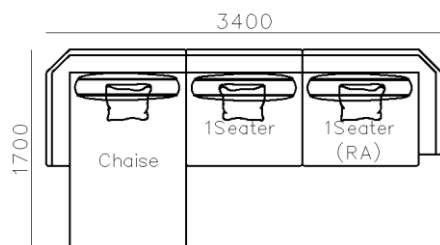

✓S972-3

✓Genuine leather Couch

✓Outward arm and back design

Image for reference only, sample leather discontinued