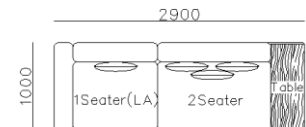

Images for reference only, sample color discontinued