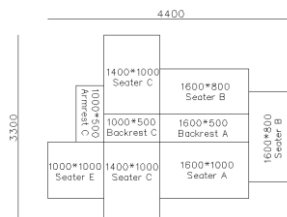

4250*1130*600mm

1600*1130*600mm

- ✓ B24S-1029 Sofa
- ✓ Available in Eco-leather/Fabric
- ✓ Modular Design Concept
- ✓ Free Open design

- ✓ B23S-1026 Eco-leather sofa
- ✓ Modular design
- ✓ Soft seating comfort