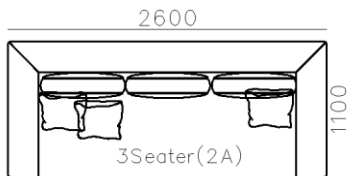

- ✓ EL017B SOFA
- ✓ Luxury velvet material
- ✓ Extra Large size 3-seater sofa