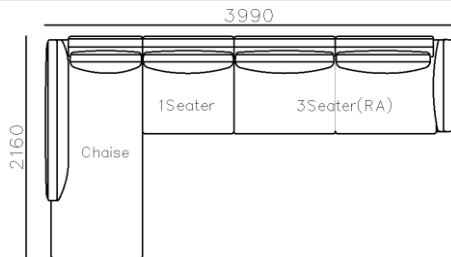

- ✓ S1702B
- ✓ 2 Types of arm available.
- ✓ Top notch stitching
- ✓ Strong geometric features

Image for reference only, Brown fabric discontinued

- ✓ S2002
- ✓ Soft seating comfort
- ✓ Metal structure

- ✓ B21S-1002
- ✓ Soft seating comfort
- ✓ Two kinds seating available
- ✓ With side table
- ✓ Modular design concept for free arrangement.