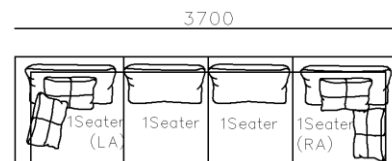

- ✓ S1508-2 SOFA
- ✓ Flexible combination
- ✓ 3+2+1+1 or sectional