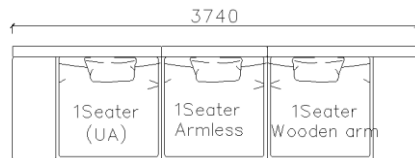

- ✓ B24S-1031 Fabric Sofa
- ✓ Soft feather sofa

4240*1540*740mm

3260*1050*740mm

- ✓ B24S-1031 Fabric Sofa
- ✓ Soft feather sofa

- ✓ B23S-1023
- ✓ Strong Geographic Lines

3800*1880*610mm

3240*1090*610mm

- ✓ B23S-1024-1
- ✓ Easy Clean Fabric