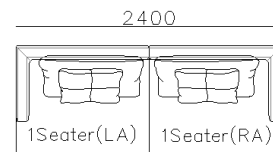

Images for reference only, sample color discontinued