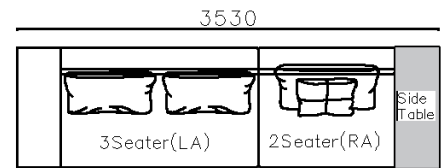

- ✓ S1702B
- ✓ 2 Types of arm available.
- ✓ Top notch stitching
- ✓ Strong geometric features

Image for reference only, Brown fabric discontinued

- ✓ S2002
- ✓ Soft seating comfort
- ✓ Metal structure

- ✓ B21S-1002
- ✓ Soft seating comfort
- ✓ Two kinds seating available
- ✓ With side table
- ✓ Modular design concept for free arrangement.

- ✓ B21S-1002
- ✓ Soft seating comfort
- ✓ Two kinds seating available
- ✓ With side table
- ✓ Modular design concept for free arrangement.

- ✓ S1508-2 SOFA
- ✓ Flexible combination
- ✓ 3+2+1+1 or sectional