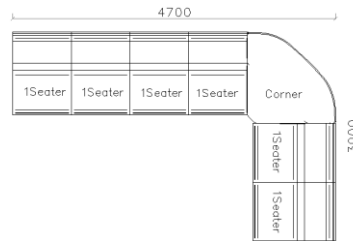

- ✓ L24S-A024 Full Leather Sofa
- ✓ Multi-configuration

- ✓ L24S-A020 Full Leather Sofa
- ✓ Available in different sizes
- ✓ Thick comfortable back

✓ L24S-A019 Full Leather Sofa

- ✓ L24S-A021 Full Leather Sofa
- ✓ Modular Design With Corner for Extending at both Side.