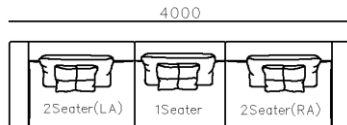

- ✓ B21S-1001 SOFA
- ✓ Leisure big fabric sectional
- ✓ Modern modular design