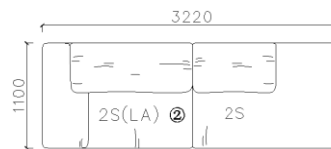

- ✓ B24S-1027 Fabric Sofa
- ✓ B24S-1027 Full Leather Sofa
- ✓ Adjustable backrest/armrest