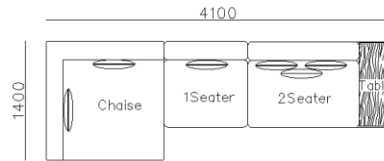

Images for reference only, sample color discontinued