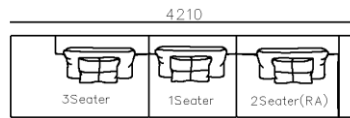

- ✓ B21S-1001 SOFA
- ✓ Leisure big fabric sectional
- ✓ Modern modular design