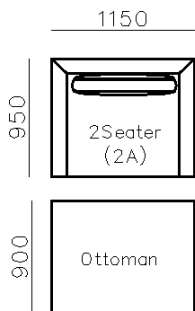

- ✓ S00816/B SOFA
- ✓ Soft memory foam seating