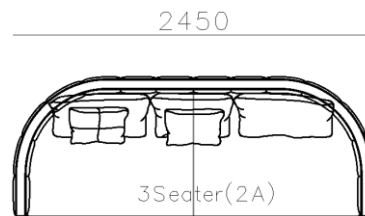

- ✓ B21S-1009 SOFA
- ✓ Smooth curve structure
- ✓ High requirement on sewing
- ✓ Fabric and leather are available

Image for reference only, sample leather discontinued