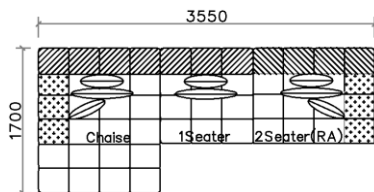

2860*1090*640mm