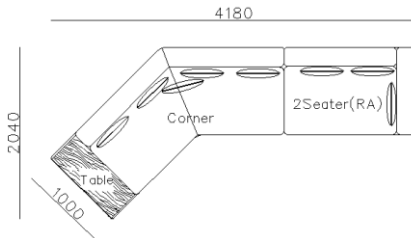

Images for reference only, sample color discontinued