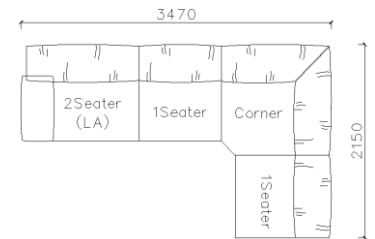

- ✓ B24S-1030 Full Leather
- ✓ Superior comfortable seating, backrest and armrest