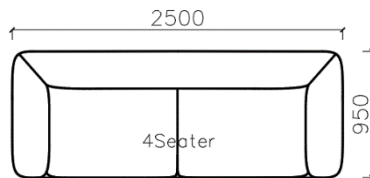

- ✓ B25S-1040
- ✓ Solid ash wood Legs
- ✓ Soft seating comfort