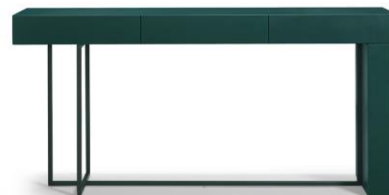

1. ---
2. **BL-XG2101**
   - Wooden Console Table
   - 1700*400*80mm