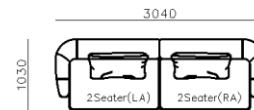

- ✓ B21S-1014 SOFA
- ✓ Curved shape big sectional