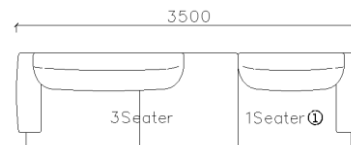

- ✓ B23S-1033 Fabric Sofa
- ✓ Multi-configuration