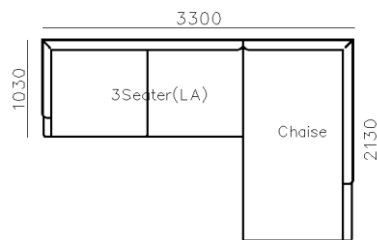

- ✓ S956 SOFA
- ✓ Fabric sofa with soft seating comfort

Image for reference only, sample fabric discontinued