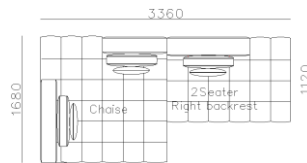

- ✓ L23S-A014 Full Leather Sofa
- ✓ Reconfigurable for different Spaces

- ✓ BL2110
- ✓ Full Nubuck Leather Sofa
- ✓ Luxurious Golden Metal Leg

- ✓ L23S-A010G+H
- ✓ Sectional Full Leather Sofa
- ✓ 2 Seating System Designs
- ✓ Re-configurable Modules
- ✓ Large Chaise Bed