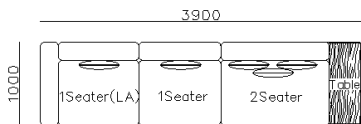

Images for reference only, sample color discontinued