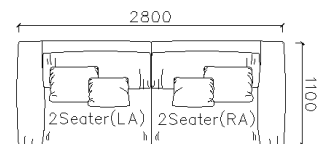

- ✓ B23S-1024-1
- ✓ Easy Clean Fabric