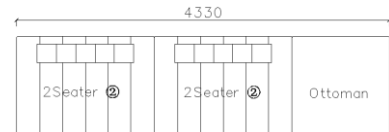

4250*1130*600mm

1600*1130*600mm

- ✓ B24S-1029 Sofa
- ✓ Available in Eco-leather/Fabric
- ✓ Modular Design Concept
- ✓ Free Open design

- ✓ B23S-1026 Eco-leather sofa
- ✓ Modular design
- ✓ Soft seating comfort