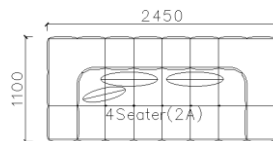

- ✓ B24S-1032 Full Leather
- ✓ Beautiful Block Designs