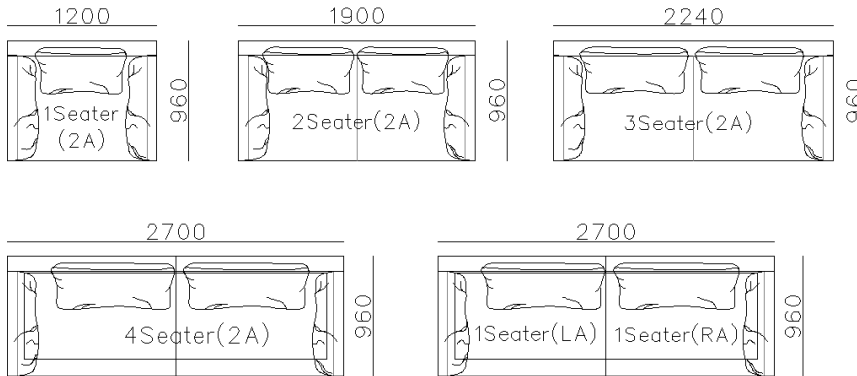

Images for reference only, sample color discontinued