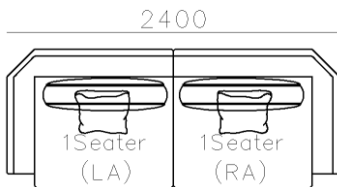

- ✓ S972-5 SOFA
- ✓ Soft feather seating