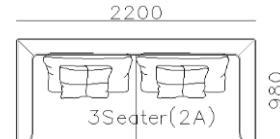

Images for reference only, sample color discontinued