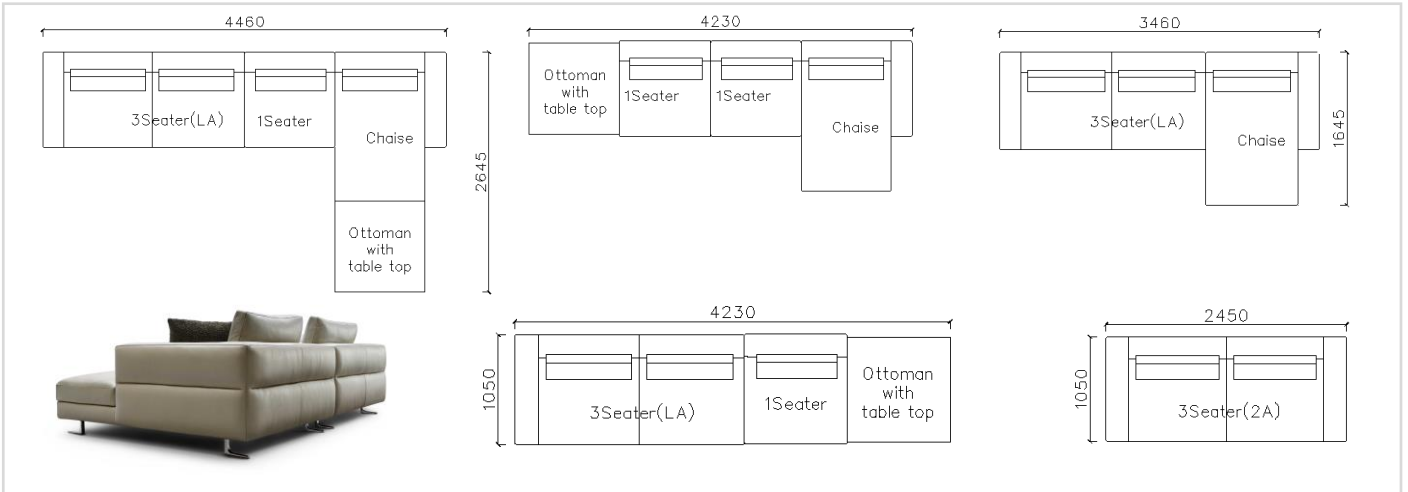

- ✓ B23S-1035
- ✓ Thick and comfortable

- ✓ B23S-1038 Leather Sofa
- ✓ Metal Outside Frame

- ✓ L24S-A023 Full Leather Sofa
- ✓ Stainless steel with leather bottom.
- ✓ Built-in side table

- ✓ L24S-A024 Full Leather Sofa
- ✓ Multi-configuration