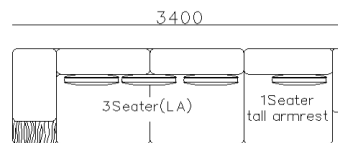

Images for reference only, sample color discontinued