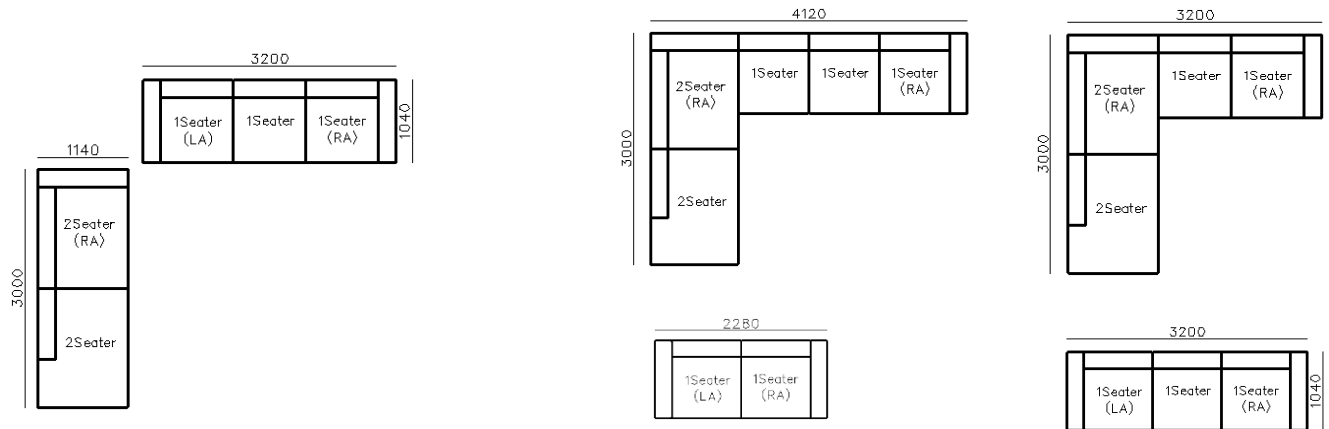

- ✓ S981-1 SOFA
- ✓ Soft feather and latex seating comfort
- ✓ Modular design