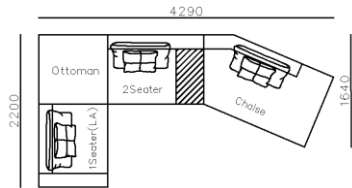

2540

Chaise

1250

- ✓ S2011 SOFA
- ✓ Popular curved design
- ✓ Quality Boucle Fabric

- ✓ B21S-1001 SOFA
- ✓ Leisure big fabric sectional
- ✓ Modern modular design

- ✓ S2010 SOFA
- ✓ Modular design for free arrangement
- ✓ Wood tray in the middle of the sofa