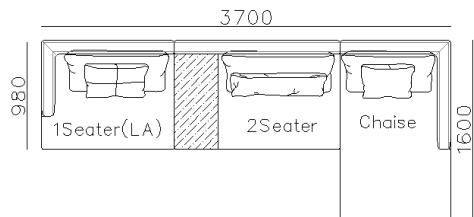

Images for reference only, sample color discontinued