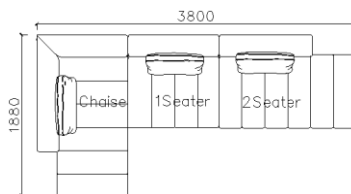

- ✓ B24S-1031 Fabric Sofa
- ✓ Soft feather sofa

4240*1540*740mm

3260*1050*740mm

- ✓ B24S-1031 Fabric Sofa
- ✓ Soft feather sofa

- ✓ B23S-1023
- ✓ Strong Geographic Lines

3800*1880*610mm

3240*1090*610mm

- ✓ B23S-1024-1
- ✓ Easy Clean Fabric