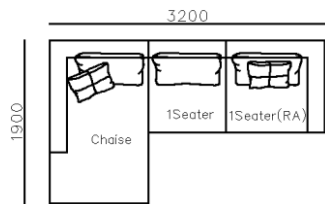

- ✓ S1605B SOFA
- ✓ Adjustable backrest
- ✓ Soft feather and memory foam seating comfort