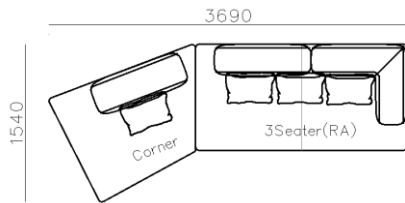

- ✓ B21S-1005 SOFA
- ✓ Nubuck fabric sofa
- ✓ Modular for free arrangement
- ✓ Anti-slip / Movable backrest
- ✓ Special sewing work