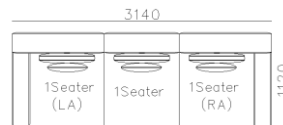

- ✓ L23S-A014 Full Leather Sofa
- ✓ Reconfigurable for different Spaces

- ✓ BL2110
- ✓ Full Nubuck Leather Sofa
- ✓ Luxurious Golden Metal Leg

- ✓ L23S-A010G+H
- ✓ Sectional Full Leather Sofa
- ✓ 2 Seating System Designs
- ✓ Re-configurable Modules
- ✓ Large Chaise Bed