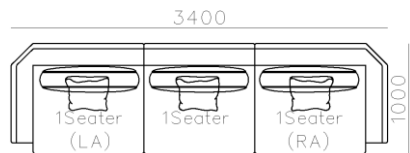

- ✓ S972-5 SOFA
- ✓ Soft feather seating