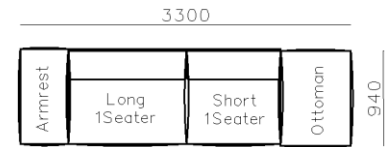

- ✓ S986-3 Full Leather
- ✓ Adjustable backrest
- ✓ Modular Design Concept