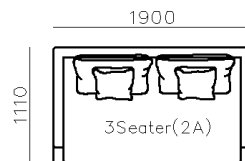

- ✓ S01016 SOFA
- ✓ Soft feather seating

Image for reference only, sample fabric discontinued