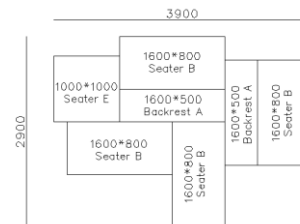

4250*1130*600mm

1600*1130*600mm

- ✓ B24S-1029 Sofa
- ✓ Available in Eco-leather/Fabric
- ✓ Modular Design Concept
- ✓ Free Open design

- ✓ B23S-1026 Eco-leather sofa
- ✓ Modular design
- ✓ Soft seating comfort