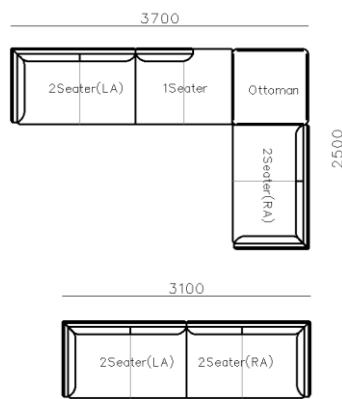

- ✓S2004
- ✓Pretty soft feather seating
- ✓Genuine leather match with fabric
- ✓Modular design

Image for reference only, sample fabric discontinued