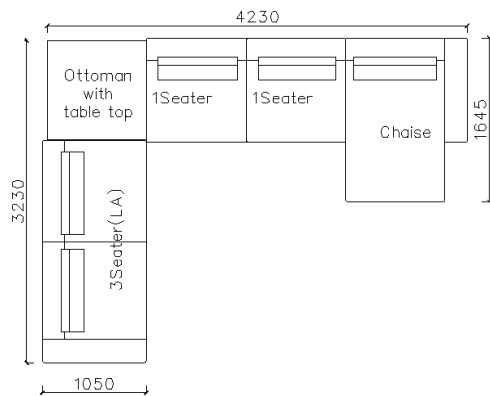

- ✓ L24S-A024 Full Leather Sofa
- ✓ Multi-configuration