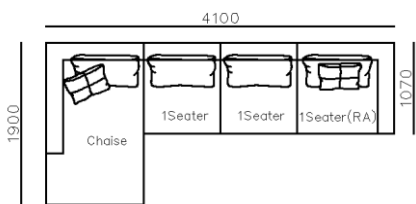

- ✓ S1605B SOFA
- ✓ Adjustable backrest
- ✓ Soft feather and memory foam seating comfort