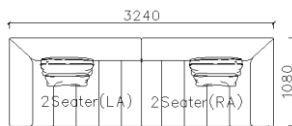

- ✓ B24S-1031 Fabric Sofa
- ✓ Soft feather sofa

4240*1540*740mm

3260*1050*740mm

- ✓ B24S-1031 Fabric Sofa
- ✓ Soft feather sofa

- ✓ B23S-1023
- ✓ Strong Geographic Lines

3800*1880*610mm

3240*1090*610mm

- ✓ B23S-1024-1
- ✓ Easy Clean Fabric