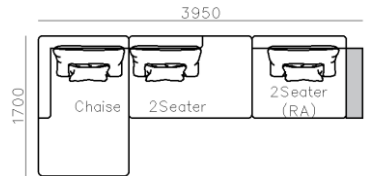

- ✓ B21S-1015 SOFA
- ✓ Adjustable backrest original design BMS
- ✓ New arrival