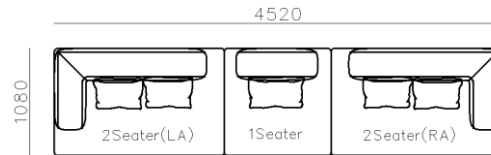

- ✓ B21S-1005 SOFA
- ✓ Nubuck fabric sofa
- ✓ Modular for free arrangement
- ✓ Anti-slip / Movable backrest
- ✓ Special sewing work