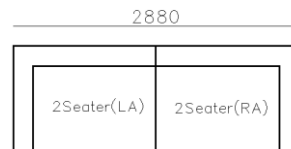

- ✓ S1502E-2
- ✓ Nubuck fabric sofa
- ✓ Soft seating comfort
- ✓ Strong and comfortable backrest support
- ✓ 2 arm designs