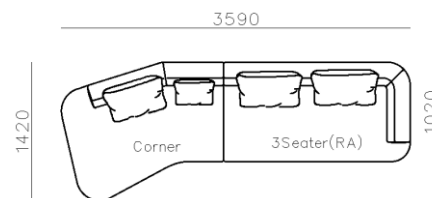

- ✓B21S-1006 SOFA
- ✓Fabric sofa with curved chaise
- ✓Bronze color metal decorated