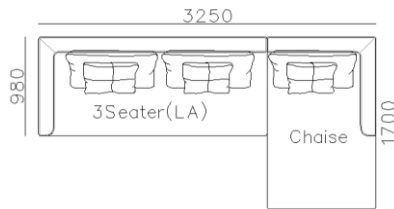

Images for reference only, sample color discontinued