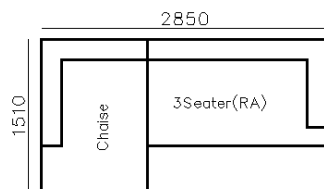

- ✓ S1502E-2
- ✓ Nubuck fabric sofa
- ✓ Soft seating comfort
- ✓ Strong and comfortable backrest support
- ✓ 2 arm designs