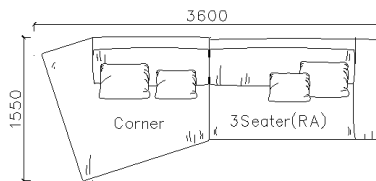

4250*1130*600mm

1600*1130*600mm

- ✓ B24S-1029 Sofa
- ✓ Available in Eco-leather/Fabric
- ✓ Modular Design Concept
- ✓ Free Open design

- ✓ B23S-1026 Eco-leather sofa
- ✓ Modular design
- ✓ Soft seating comfort

- ✓ B24S-1031 Fabric Sofa
- ✓ Soft feather sofa

4240*1540*740mm

3260*1050*740mm

- ✓ B24S-1031 Fabric Sofa
- ✓ Soft feather sofa

- ✓ B23S-1023
- ✓ Strong Geographic Lines

3800*1880*610mm

3240*1090*610mm

- ✓ B23S-1024-1
- ✓ Easy Clean Fabric