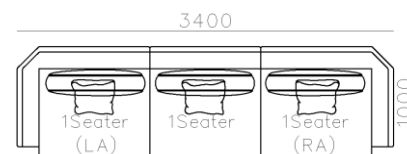

✓S972-3

✓Genuine leather Couch

✓Outward arm and back design

Image for reference only, sample leather discontinued