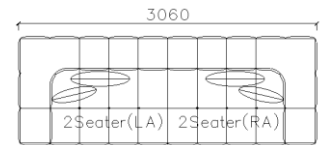

- ✓ B24S-1032 Full Leather
- ✓ Beautiful Block Designs