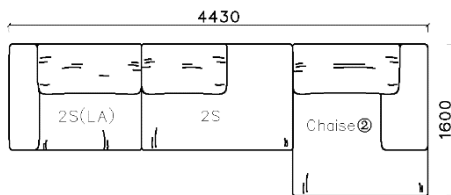

2800*1100*(730/820)