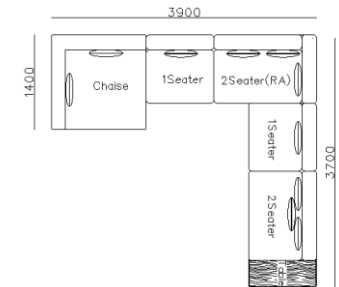

Images for reference only, sample color discontinued