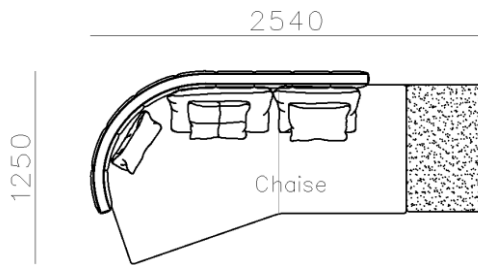

- ✓ B21S-1009 SOFA
- ✓ Smooth curve structure
- ✓ High requirement on sewing
- ✓ Fabric and leather are available

Image for reference only, sample leather discontinued