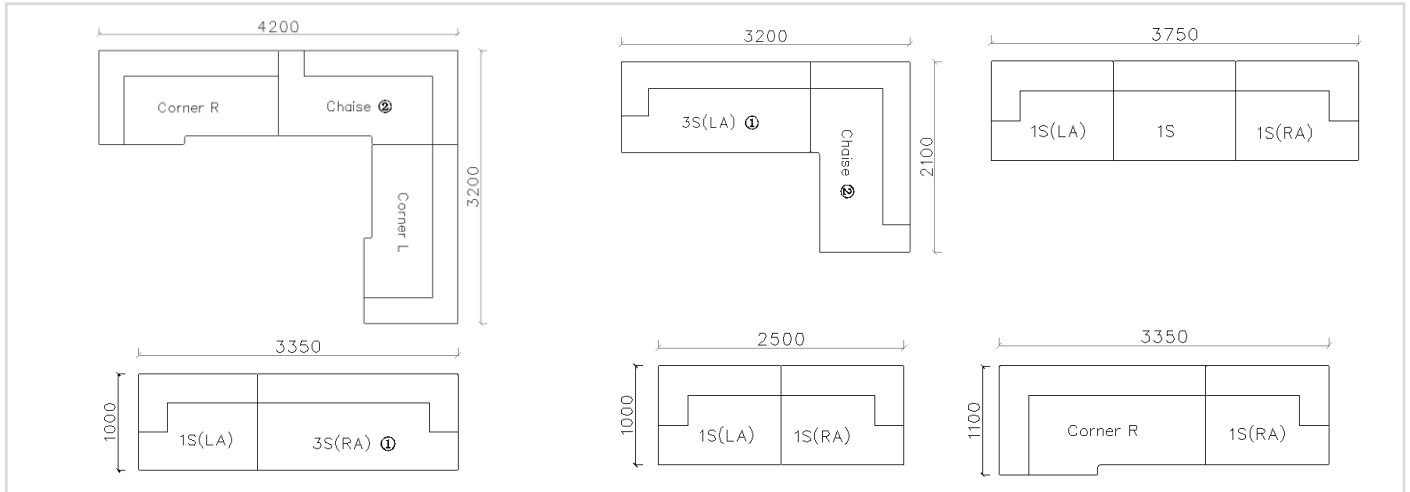

- ✓ L24S-A024 Full Leather Sofa
- ✓ Multi-configuration

- ✓ L24S-A020 Full Leather Sofa
- ✓ Available in different sizes
- ✓ Thick comfortable back

✓ L24S-A019 Full Leather Sofa

- ✓ L24S-A021 Full Leather Sofa
- ✓ Modular Design With Corner for Extending at both Side.