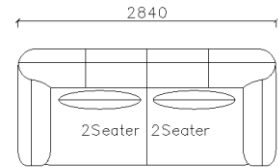

- ✓ B23S-1035
- ✓ Thick and comfortable