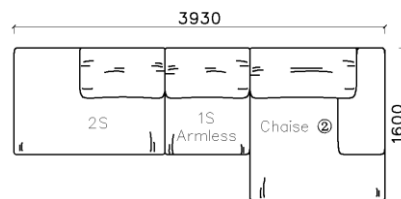

2800*1100*(730/820)