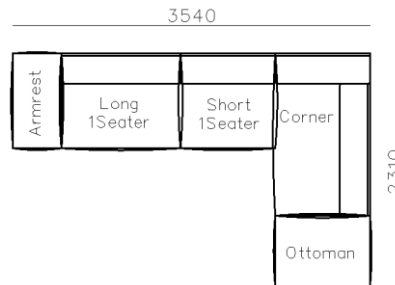

- ✓ S986-1 SOFA
- ✓ Adjustable backrest
- ✓ Modern modular design
- ✓ Flexible fabric couch

Image for reference only, sample fabric discontinued