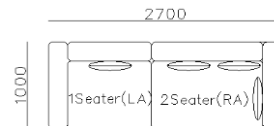

Images for reference only, sample color discontinued