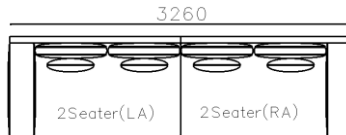

Please note wooden arm in black color