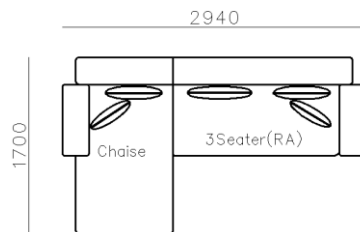

- ✓ S1806 SOFA
- ✓ Fabric sectional
- ✓ Modular design