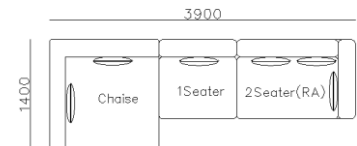

Images for reference only, sample color discontinued