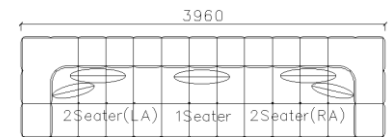

- ✓ B24S-1032 Full Leather
- ✓ Beautiful Block Designs