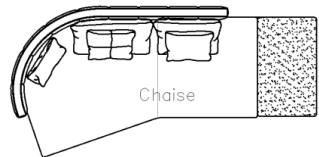

Chaise

1250