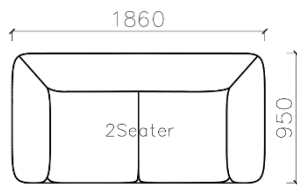

- ✓ B25S-1040
- ✓ Solid ash wood Legs
- ✓ Soft seating comfort