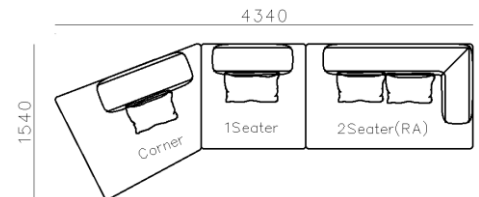

- ✓ B21S-1005 SOFA
- ✓ Nubuck fabric sofa
- ✓ Modular for free arrangement
- ✓ Anti-slip / Movable backrest
- ✓ Special sewing work