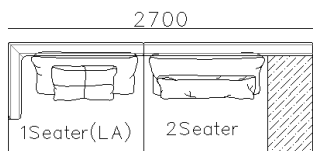

Images for reference only, sample color discontinued