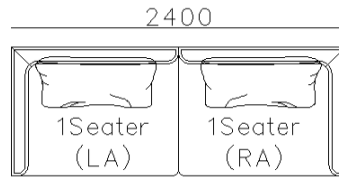

Images for reference only, sample color discontinued