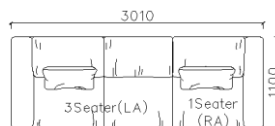

- ✓ B23S-1025
- ✓ Ultra soft feather sofa
- ✓ Skin friendly fabric