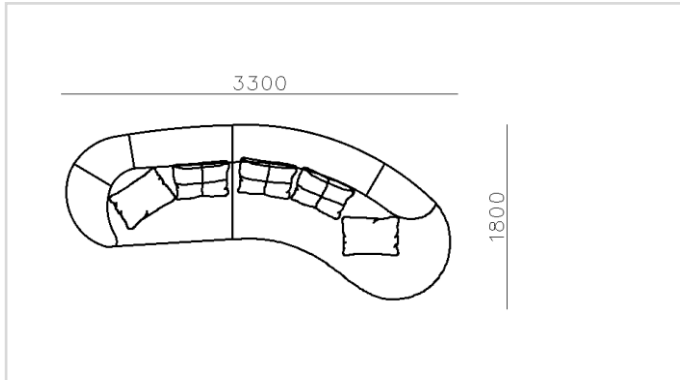

2540

Chaise

1250

- ✓ S2011 SOFA
- ✓ Popular curved design
- ✓ Quality Boucle Fabric

- ✓ B21S-1001 SOFA
- ✓ Leisure big fabric sectional
- ✓ Modern modular design

- ✓ S2010 SOFA
- ✓ Modular design for free arrangement
- ✓ Wood tray in the middle of the sofa