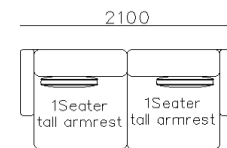

Images for reference only, sample color discontinued