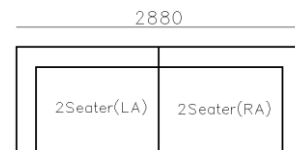

- ✓ B23S-1013B Fabric
- ✓ B23S-1013B-1 Full Leather

3890*1500*640mm

2860*1090*640mm

- ✓ S1502E-1
- ✓ Thick genuine leather cover
- ✓ Modern modular design
- ✓ Free arrangement

Image for reference only, sample leather discontinued