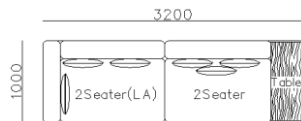

Images for reference only, sample color discontinued