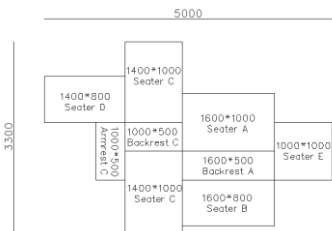

4250*1130*600mm

1600*1130*600mm

- ✓ B24S-1029 Sofa
- ✓ Available in Eco-leather/Fabric
- ✓ Modular Design Concept
- ✓ Free Open design

- ✓ B23S-1026 Eco-leather sofa
- ✓ Modular design
- ✓ Soft seating comfort