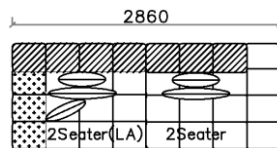

- ✓ B23S-1013B Fabric
- ✓ B23S-1013B-1 Full Leather

3890*1500*640mm

2860*1090*640mm