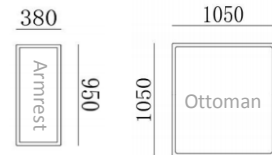

- ✓ B24S-1031 Fabric Sofa
- ✓ Soft feather sofa

4240*1540*740mm

3260*1050*740mm

- ✓ B24S-1031 Fabric Sofa
- ✓ Soft feather sofa

- ✓ B23S-1023
- ✓ Strong Geographic Lines

3800*1880*610mm

3240*1090*610mm

- ✓ B23S-1024-1
- ✓ Easy Clean Fabric