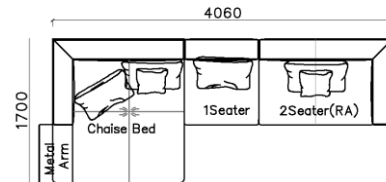

- ✓ B21S-1008 SOFA
- ✓ Microfiber leather base and Fabric, Hidden Legs
- ✓ Wide space chaise bed
- ✓ Thick Metal arm cover with microfiber leather