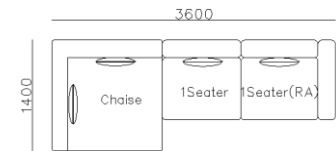

Images for reference only, sample color discontinued