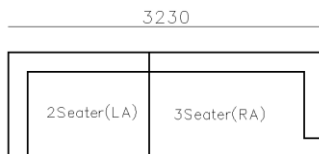

- ✓ S1502E-2
- ✓ Nubuck fabric sofa
- ✓ Soft seating comfort
- ✓ Strong and comfortable backrest support
- ✓ 2 arm designs