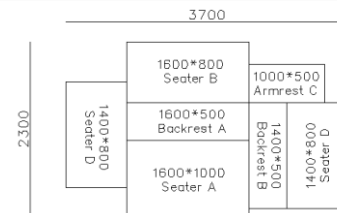

4250*1130*600mm

1600*1130*600mm

- ✓ B24S-1029 Sofa
- ✓ Available in Eco-leather/Fabric
- ✓ Modular Design Concept
- ✓ Free Open design

- ✓ B23S-1026 Eco-leather sofa
- ✓ Modular design
- ✓ Soft seating comfort