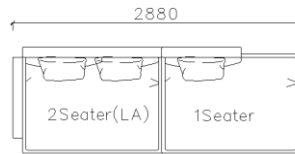

- ✓ B24S-1031 Fabric Sofa
- ✓ Soft feather sofa

4240*1540*740mm

3260*1050*740mm

- ✓ B24S-1031 Fabric Sofa
- ✓ Soft feather sofa

- ✓ B23S-1023
- ✓ Strong Geographic Lines

3800*1880*610mm

3240*1090*610mm

- ✓ B23S-1024-1
- ✓ Easy Clean Fabric