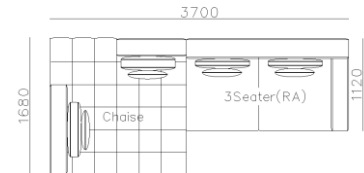

- ✓ L23S-A014 Full Leather Sofa
- ✓ Reconfigurable for different Spaces

- ✓ BL2110
- ✓ Full Nubuck Leather Sofa
- ✓ Luxurious Golden Metal Leg

- ✓ L23S-A010G+H
- ✓ Sectional Full Leather Sofa
- ✓ 2 Seating System Designs
- ✓ Re-configurable Modules
- ✓ Large Chaise Bed