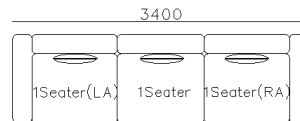

Images for reference only, sample color discontinued