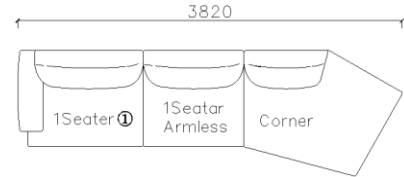

- ✓ B23S-1033 Fabric Sofa
- ✓ Multi-configuration