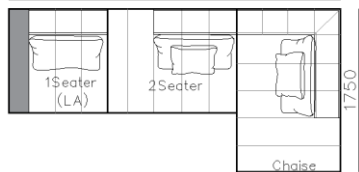

- ✓ **B21S-1004PB**
- ✓ Leather and fabric available
- ✓ Soft seating comfort
- ✓ Two kinds of seating

Image for reference only, sample leather discontinued

3570