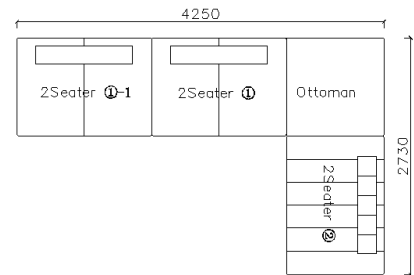

4250*1130*600mm

1600*1130*600mm

- ✓ B24S-1029 Sofa
- ✓ Available in Eco-leather/Fabric
- ✓ Modular Design Concept
- ✓ Free Open design

- ✓ B23S-1026 Eco-leather sofa
- ✓ Modular design
- ✓ Soft seating comfort