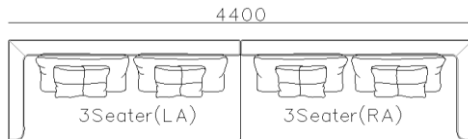

Images for reference only, sample color discontinued