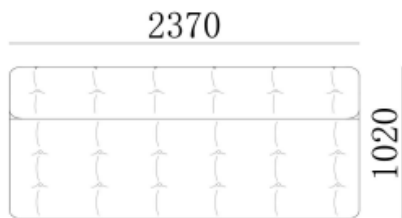

- ✓ B21S-1010 SOFA
- ✓ Soft feather filling 4-seater

- ✓ B21S-1011 SOFA
- ✓ Ultra Soft feather seating

1100

- ✓ B21S-1012 SOFA
- ✓ Ultra Soft feather seating

- ✓ S2013 SOFA
- ✓ Semi-round chaise design

- ✓ S1802 SOFA
- ✓ Multi ways support from special design back cushion