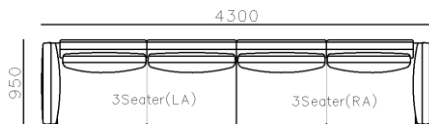

- ✓ S1702B
- ✓ 2 Types of arm available.
- ✓ Top notch stitching
- ✓ Strong geometric features

Image for reference only, Brown fabric discontinued

- ✓ S2002
- ✓ Soft seating comfort
- ✓ Metal structure

- ✓ B21S-1002
- ✓ Soft seating comfort
- ✓ Two kinds seating available
- ✓ With side table
- ✓ Modular design concept for free arrangement.