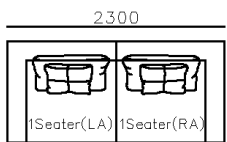

- ✓ S1605B SOFA
- ✓ Adjustable backrest
- ✓ Soft feather and memory foam seating comfort