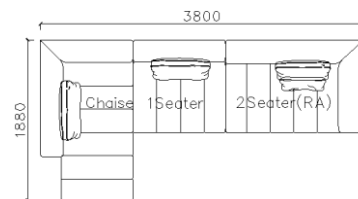

4250*1130*600mm

1600*1130*600mm

- ✓ B24S-1029 Sofa
- ✓ Available in Eco-leather/Fabric
- ✓ Modular Design Concept
- ✓ Free Open design

- ✓ B23S-1026 Eco-leather sofa
- ✓ Modular design
- ✓ Soft seating comfort

- ✓ B24S-1031 Fabric Sofa
- ✓ Soft feather sofa

4240*1540*740mm

3260*1050*740mm

- ✓ B24S-1031 Fabric Sofa
- ✓ Soft feather sofa

- ✓ B23S-1023
- ✓ Strong Geographic Lines

3800*1880*610mm

3240*1090*610mm

- ✓ B23S-1024-1
- ✓ Easy Clean Fabric