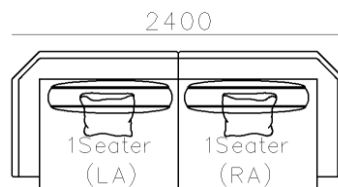

✓S972-3

✓Genuine leather Couch

✓Outward arm and back design

Image for reference only, sample leather discontinued